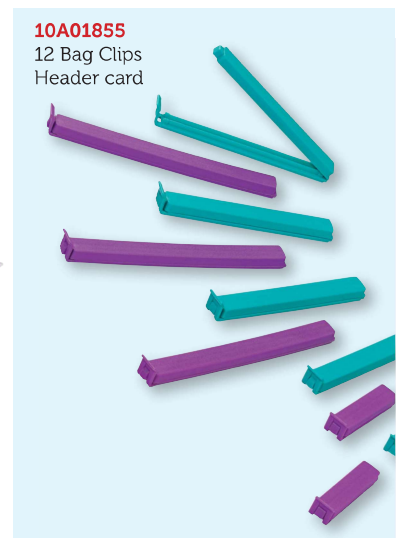

10A07597

Set 6 Umbrella Lolly Moulds
Header card and polybag

10A01841

4 Lolly Moulds
Header card and polybag

10A11150

Mini Coloured Jelly Moulds
Set of 4
Boxed

10A10794

Food Cover 30.5cm
Header card

10A10795

Food Cover 40.5cm
Header card

10A01855

12 Bag Clips
Header card

NEW
10A14380
 Tea Infuser
 4.5cm Dia
 Carded

NEW
10A14379
 Tea Infuser
 4.5cm Dia
 Carded

10A09551
 Tea Bag Squeezer
 Stainless Steel
 Carded