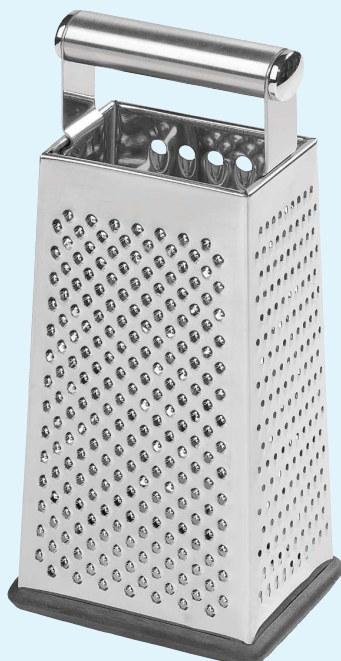

10A01844
Stainless Steel
Box Grater
Sleeve