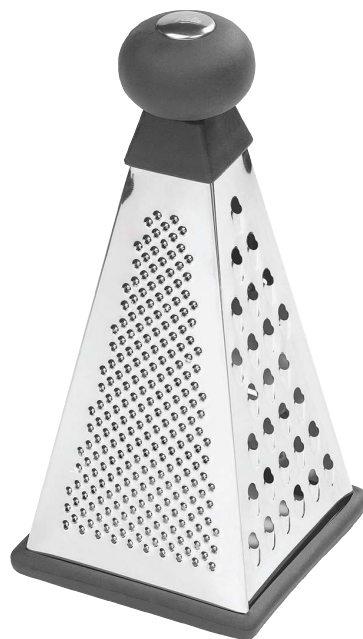

10A01843
Stainless Steel
Pyramid Grater
Sleeve