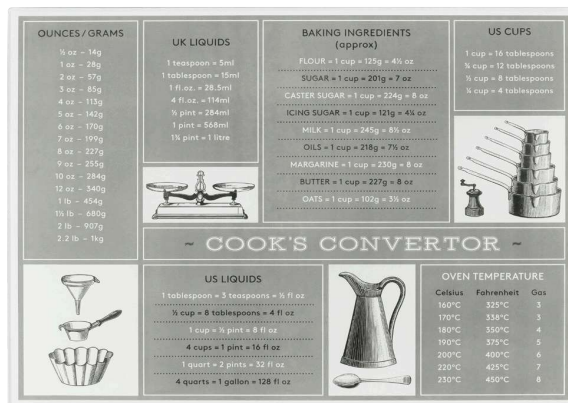

NEW
10A21334
Non-Slip Chopping Board 29 x 20.5 x 0.8cm

NEW
10A21064

Glass Work Top Saver, Herbs Design 40 X 30 X 0.4cm
Boxed

NEW
10A21065

Glass Work Top Saver, Conversion Design 40 X 30 X 0.4cm
Boxed

NEW
10A21066

Glass Work Top Saver, Onyx Design 40 X 30 X 0.4cm
Boxed

NEW
10A21067

Glass Work Top Saver, Hens Design 40 X 30 X 0.4cm
Boxed

NEW
10A21068

Glass Work Top Saver, Teatime Design 40 X 30 X 0.4cm
Boxed

NEW
10A21069