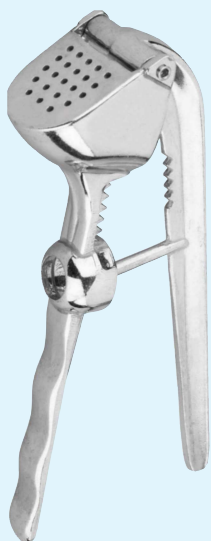

10A10777
Stainless Steel
Y Shaped Peeler

Dishwasher safe.

NEW
10A99958
Performance Granite Pestle and
Mortar
Boxed

10A10998
Stainless Steel
Swivel Peeler

10A07011
Garlic Press with
Cherry / Olive Stoner

10A10991
Garlic Press

NEW
10A21334
Non-Slip Chopping Board 29 x 20.5 x 0.8cm

NEW
10A21064

Glass Work Top Saver, Herbs Design 40 X 30 X 0.4cm
Boxed

NEW
10A21065

Glass Work Top Saver, Conversion Design 40 X 30 X 0.4cm
Boxed

NEW
10A21066