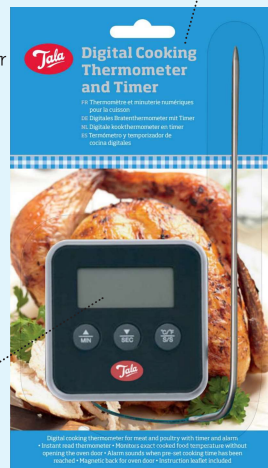

10A04102
Jam Thermometer
Blister carded

10A04106
Meat Thermometer
Blister carded

10A31333
Digital Fridge Thermometer
Carded

NEW
10A21341
Tala Digital
Cooking
Thermometer
and Timer
Carded

Battery included.