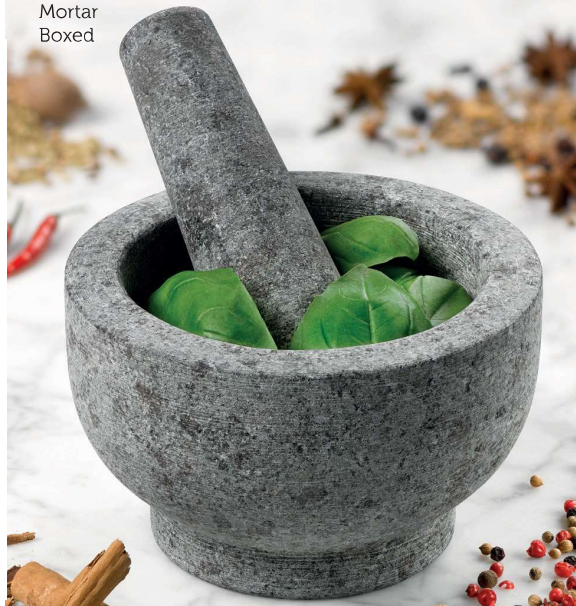

10A10998
Stainless Steel
Swivel Peeler

NEW
10A21334
Non-Slip Chopping Board 29 x 20.5 x 0.8cm

NEW
10A99958
Performance Granite Pestle and
Mortar
Boxed