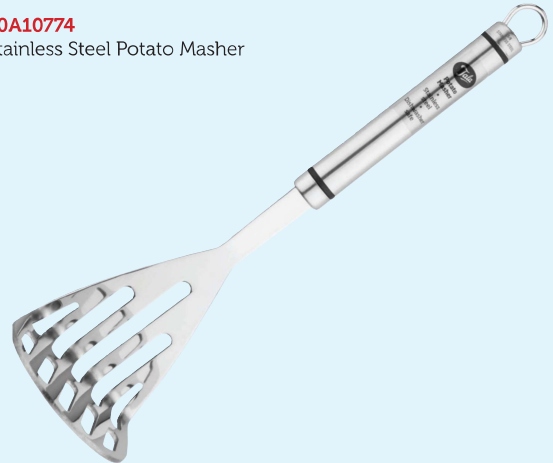

10A10230
Cooking Twine 100%
cotton, 100 metres.
Multi-purpose. Ideal for
tying cuts of meat.
Header card and
polybag

10A14212
Dual Meat & Oven
Thermometer
Blister carded

10A10584
Stainless Steel Heavy
Duty Potato Ricer
Colour box

10A10745
Potato Masher with
TPR Handle
Carded

10A03051
Crinkle Chip
Cutter
S/S Blade
Carded

NEW
10A14376
Stainless steel Masher
with Nylon Head
Label

10A10774
Stainless Steel Potato Masher

10A13055
Potato Chipper
for Chips &
French Fries
Boxed

Tala

10A11565
Tala 49cm
Magnetic
Knife Rack
Boxed hanging

Space for all essential kitchen knives
Strong magnetic strips securely hold the knives in place
Easy to view, but out of harm's way
With screws and wall fixings