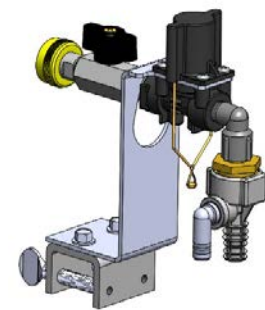

GC Valves, LLC:

SPECIALISTS IN FLUID CONTROL

SOLENOID VALVES

1/8" TO 2" NPT IN STAINLESS STEEL, BRASS & PLASTIC

CHEMICAL INJECTORS

FLOAT VALVES

Distributed By:

Specialists In Fluid Control