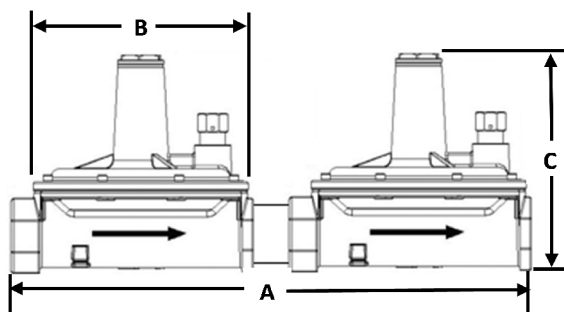

Max Flow (scfh) 0.60 S.G Gas - 1"wc drop

MODEL Pipe Size	Outlet Pressure Inch W.C.	Inlet Pressure PSIG		
		3	5	10
N5AOPD 3/8", 1/2"	7	270	300	350
	14	240	265	280
N5ABOPD 1/2"	7	400	575	650
	14	390	470	610
N5BOPD 1/2", 3/4", 1"	7	615	685	725
	14	525	620	710
N5COPD 1-1/4", 1-1/2"	7	1820	1932	2150
	14	1675	1851	2000
N5CDOPD 1-1/2"	7	2805	3506	4052
	14	2603	3117	3506
N5DOPD 1-1/2", 2"	7	3750	3975	4450
	14	3312	3565	3779

NOTE: THE N5 OPD IS A DUAL STAGE REGULATOR PER CSA 6.22/ANSI Z21.80 AND WHICH LIMITS THE DOWNSTREAM PRESSURE TO 2PSIG.

SPECIFICATIONS

- Maximum Inlet Pressure CSA Certified: 10 psig
- Outlet Pressure Range CSA Certified: 7"-11" w.c. (Silver) 12"-14" w.c. (Yellow) 
- Maximum Emergency Inlet Exposure Pressure. . . 85 psig (Inlet Side only)
- Ambient Temperature Range. -40F to 212F
- Gas Type Natural gas, LPG, air, other dry non corrosive gas
- Mounting Positions CSA Certified Horizontal and Vertical
- Options Vent Cap, Vent elbow

Model	Pipe Size (NPT)	Vent (NPT)	Dimension (inches)			Weight (lb)
			A	B	C	
N5AOPD	3/8", 1/2"	1/8"	9.0"	4.0"	3.5"	1.8 lb
N5ABOPD	1/2"	1/8", 3/8"	10.7"	4.0"/5.5"	5.5"	2.7 lb
N5BOPD	1/2", 3/4", 1"	3/8"	12.50"	5.5"	5.5"	3.6 lb
N5COPD	1-1/4", 1-1/2"	1/2"	15.70"	7.0"	7.5"	6.7 lb
N5CDOPD	1-1/2"	1/2"	19.50"	7.0"/9.2"	9.4"	11.1 lb
N5DOPD	1-1/2", 2"	1/2"	22.4"	9.2"	9.4"	15.5 lb