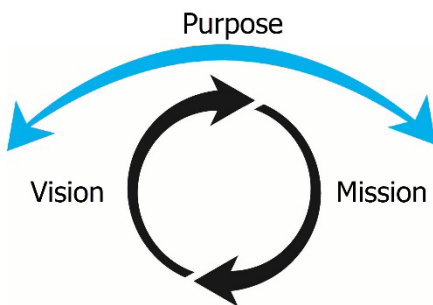

Williams Services and Consulting services are based on a framework that we call the PVM Operating System.

Purpose – Vision – Mission (PVM)

The PVM OS is represented by the graphic symbol at left. Each arrow represents a component of the PVM OS.

Breaking down the meaning

PURPOSE: The over-arching arrow is Purpose. Purpose is something that never changes. It is why you do what you do.

The **WHY** component of the PVM OS.

VISION: The left upward and forward aimed arrow is Vision. This is the place you have decided to go, the achievable thing you have decided to pursue.

This is the **WHERE** component of the PVM OS.

MISSION: The right downward, grounded arrow is Mission. This represents the work you will do to move forward, toward the Vision.

This is the **HOW** component of the PVM OS.