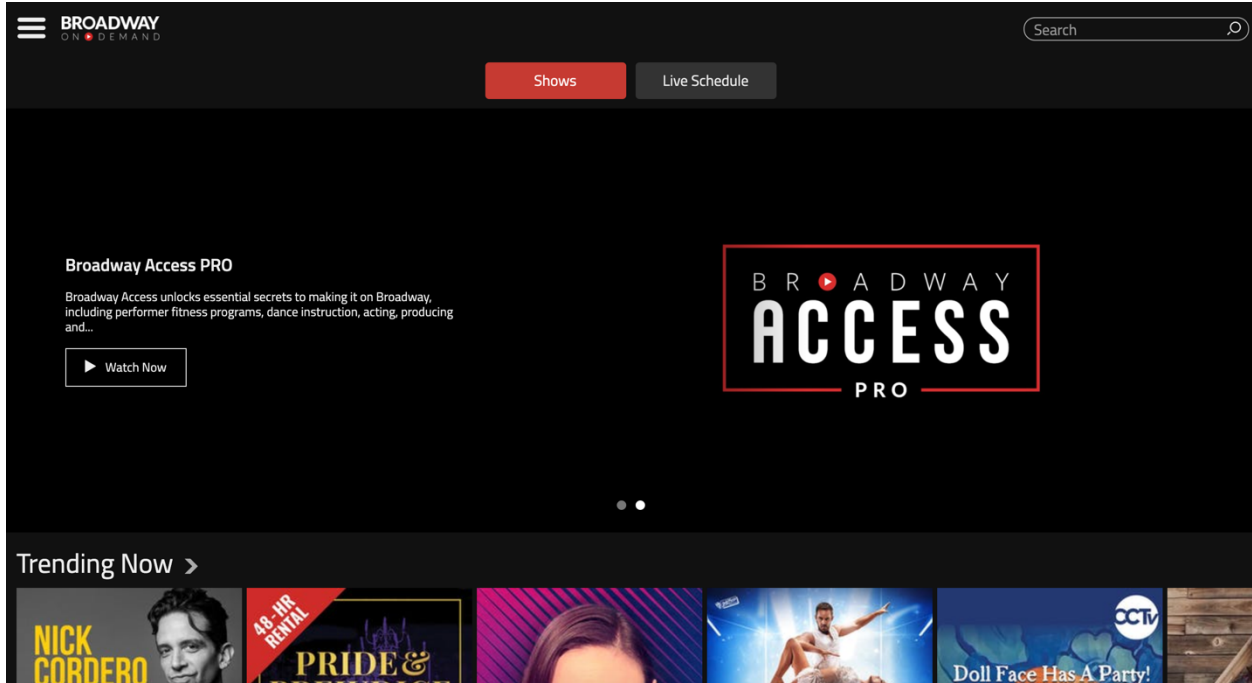

Step 6: Enjoy the performance by returning to the relevant link at showtime! To navigate to the performance page from broadwayondemand.com's home page, click the hamburger menu (three lines) in the top left of the screen and select ShowShare. Then locate the correct performance under the Live Productions carousel (for livestreamed shows) or the Watch Now carousel (for On Demand shows) and click to be taken to the performance page.