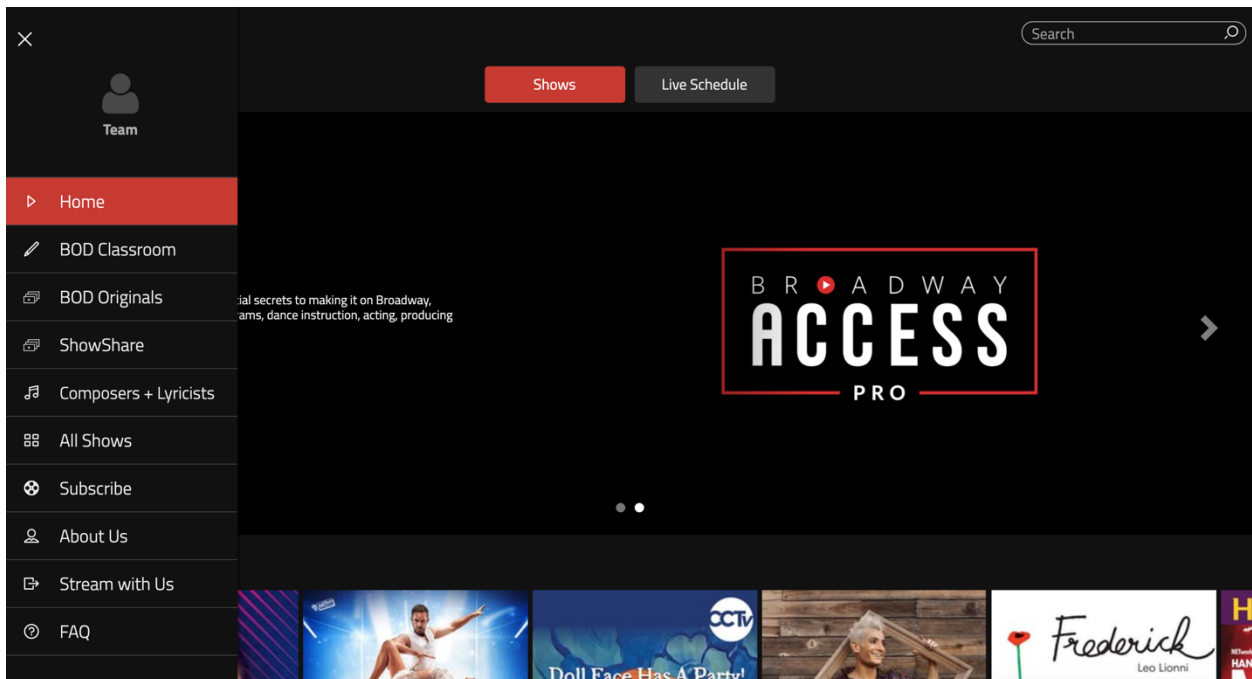

Step 6: Enjoy the performance by returning to the relevant link at showtime! To navigate to the performance page from broadwayondemand.com's home page, click the hamburger menu (three lines) in the top left of the screen and select ShowShare. Then locate the correct performance under the Live Productions carousel (for livestreamed shows) or the Watch Now carousel (for On Demand shows) and click to be taken to the performance page.