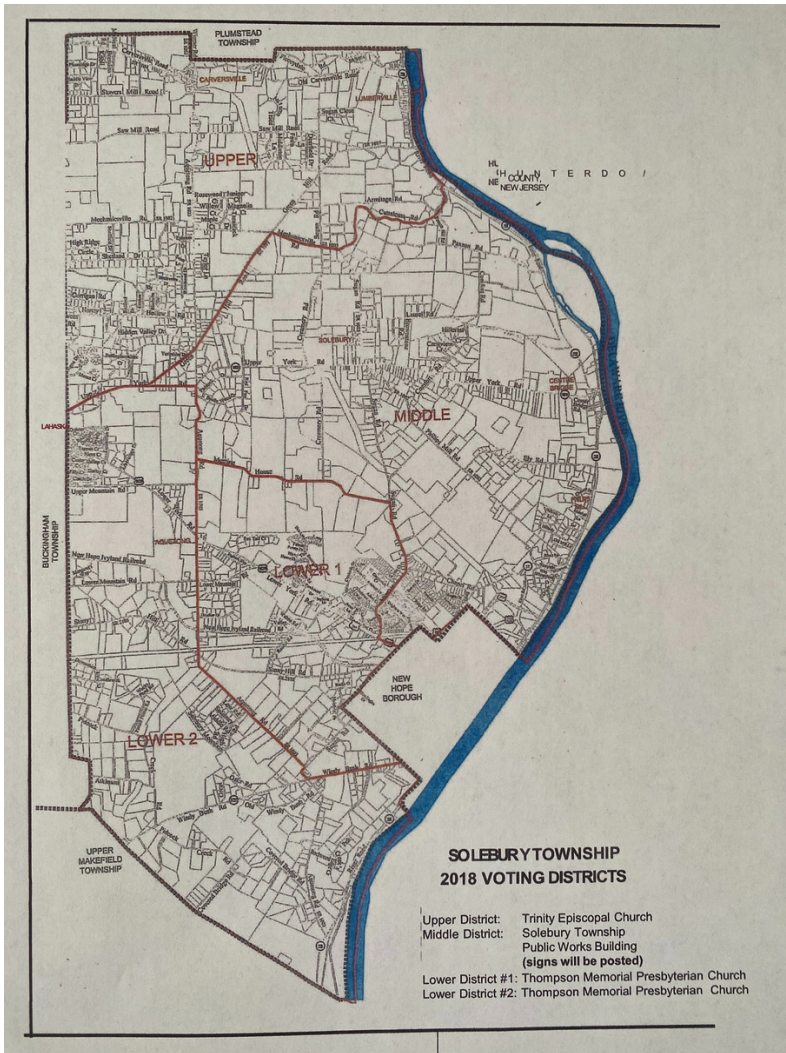

VOTE VOTE VOTE

All Voting Is Local

Polling Places:

**Lower District #1 - Thompson Memorial Presbyterian Church
1680 Aquetong Road**

**Lower District #2 - Thompson Memorial Presbyterian Church
1680 Aquetong Road**

**Middle District - Solebury Township Public Works Building
3092 Sugan Road**

**Upper District - Trinity Episcopal Church
6587 Upper York Road**

**New Hope/Solebury:
House of Representatives - District 1
PA State Senate - District 10
PA State House - District 29**

Our Beliefs:

- A belief in smaller government, and by extension, a belief that the size and reach of the federal government should be limited.
- A belief that the proper function of government is to provide those few things that have to be done but cannot be done, or done well, by the private sector.
- A belief in fiscal conservatism, embodied in limited taxation and limited government spending.
- A belief in strong national defense to preserve the peace and protect our national interests abroad.

The New Hope Solebury Republican Club meets every third Wednesday of the month at 7pm.

Contact us for more information:

<https://nhsrsc.org/contact-us-1>