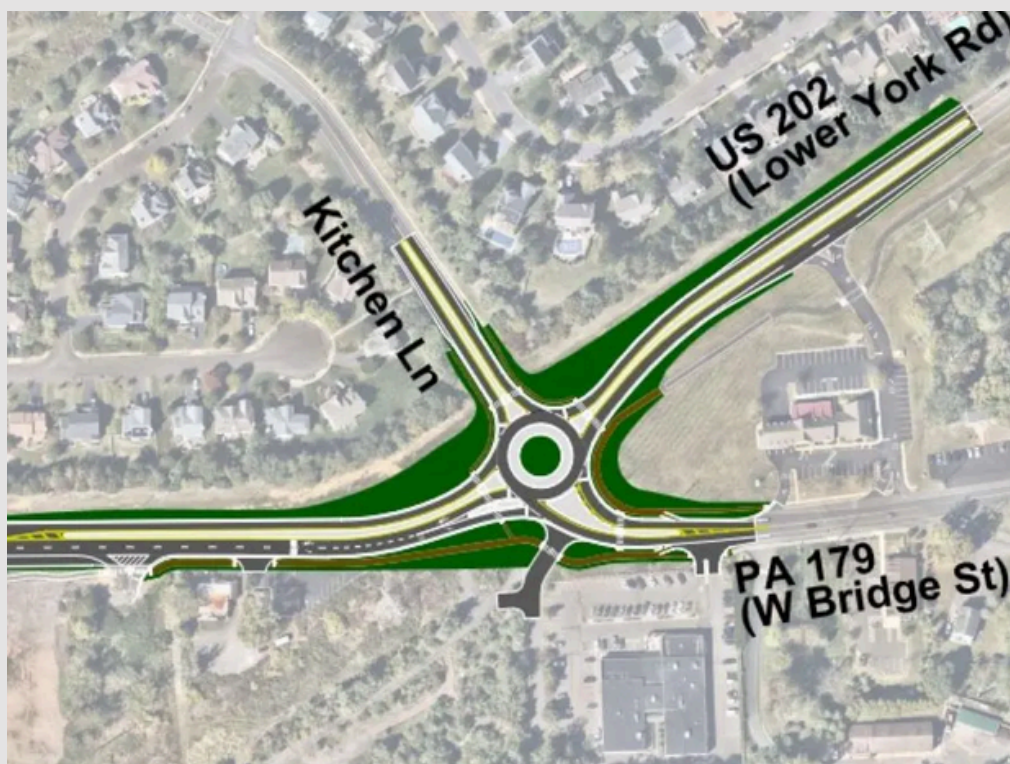

$9.6M Roundabout Proposed In Solebury

PennDOT is proposing to construct a roundabout to replace the existing signalized intersection at U.S. 202 (Lower York Road), Route 179 (West Bridge Street) and Kitchen Lane. The existing intersection will be realigned and reconfigured into a single lane roundabout, including a northbound bypass lane to Route 179.

The proposed work includes reconstructing and converting the existing signalized intersection into a modern roundabout, installing intersection lighting, and constructing sidewalks, multi-use trails, and ADA crossings.

According to PennDOT, the proposed conversion of the intersection to a roundabout will increase safety, reduce the number of conflict points, lower the frequency and severity of crashes, and alleviate area congestion.

A public comment period will begin June 9 and continue through June 23 on the project. The community is encouraged to respond with questions and concerns.