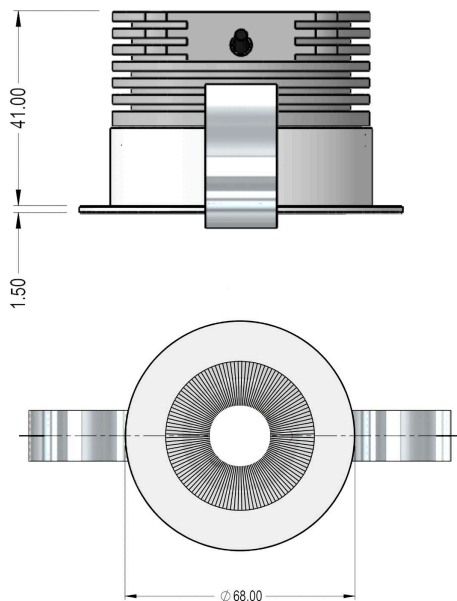

Artus - Fixed Downlight

Description

The Artus Downlight is a premium Fixed downlight at the forefront of design with an elegant slim bezel and high CRI, ideal for Residential, Hospitality, Retail and Marine applications. It is supremely shallow in order to fit all ceiling voids with ease, without compromising lumen output - using premium efficacy LED's with industry leading heat distribution and TIR optics, to achieve your desired beam angle.

When creating the Artus Downlight we considered usability, ease of installation and adaptability to ensure complete versatility for the best results so that different filters, optics, recessing springs and LEDs can be used to enhance performance and fulfil your vision.

CUT-OUT - 56mmØ

RAL* a variety of Powder coated, Electro Plated and Anodised finishes are available Please contact your Consilio Lighting sales representative for further details.

Key

Due to the incredible amount of versatility that the Artus allows, please use the key below as a guide for the performance.

If Drive Current	CCT	Lumens	Wattage
150mA	2700	580	4.8
	3000	603	
	4000	625	
200mA	2700	771	6.5
	3000	794	
	4000	823	

Build your code

Build your code using the table below using the 'Code Tag'. An example is located under the product photo.

Description	Code Tag	Meaning
Type	ARTF	Artus Downlight
CCT	27 30 40 DW	2700K 3000K 4000K Dim to Warm
Beam Angle	12 20 30 40	12° 20° 30° 40°
IP Rating	54 65	54 65
CRI	97	97
Spring	CC	Constant Curly
Colour Bezel	WH BL SC PC RAL*	White (RAL 9010) Black (RAL 9005) Satin Chrome Polished Chrome Ral/Variant
Colour Baffle	WH BL RAL*	White (RAL 9010) Black (RAL 9005) RAL/Variant

Dim 2 Warm Option

Lumens	CCT Range	Drive Current	Wattage
1000	1800 - 2700K	260mA	11.4