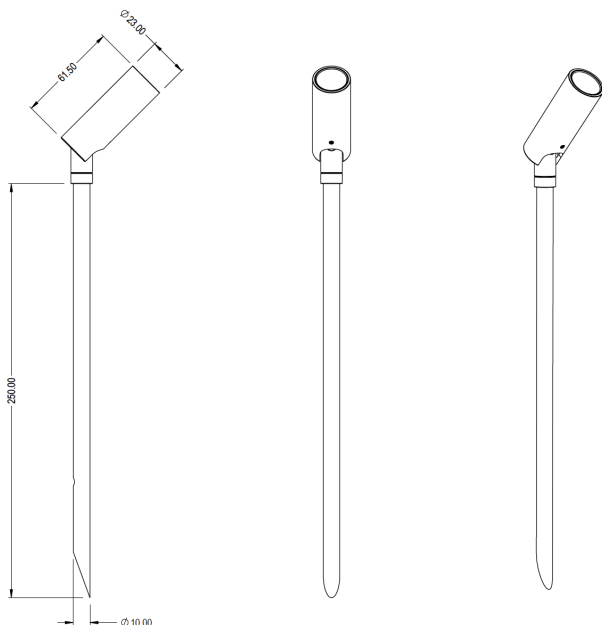

### Description

The Gemmo is a miniature exterior spotlight at the forefront of design with an elegant slim bezel and high CRI, ideal for Residential, Hospitality, Retail and Marine Exterior and interior applications. The Gemmot features premium efficacy LED's, deep baffle and aluminium heatsink as standard for increased heat dissipation.

The Gemmo is perfect for your discreet installation in any garden.

GEM1 - 27 - 30 - 67 - 97 - SP - BL