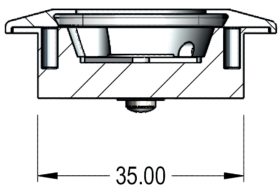

Infra

Undershelf Downlight

Description

The Infra Undershelf downlight is a premium fixed IP rated downlight at the forefront of design with an elegant slim bezel, and main body and high CRI, ideal for Residential, Hospitality, Retail and Marine applications. The Infra has a magnetic retained front bezel with frosted 2mm thick glass ideal for wet spaces.

It is shallow in order to fit effortlessly under canopies, kitchen cabinets, Shelves, all whilst being totally discreet using premium efficacy LED's with 90CRI as standard.

Infra Undershelf Recessed

Infra Undershelf Surface Mounted

If Drive Current	CCT	Lumens	Wattage
350mA	2700	101	1W
	3000	115	
	4000	126	

Build your code

Build your code using the table below using the 'Code Tag'. An example is located under the product photo.

Description	Code Tag	Meaning
Type	RID SMID	Recessed Surface Mounted
CCT	27 30 40	2700K 3000K 4000K
Beam Angle	WA	Wash
IP Rating	54	54
CRI	90	>90
Spring	PS FS	Push spring Fixing Screw
Colour Bezel	WH BL SC PC RAL*	White (RAL 9010) Black (RAL 9005) Satin Chrome Polished Chrome Ral/Variant
Colour Body	WH BL RAL*	White (RAL 9010) Black (RAL 9005) RAL/Variant