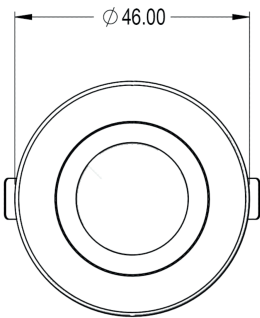

Infra

Undershelf Downlight

Description

The Infra Undershelf downlight is a premium fixed IP rated downlight at the forefront of design with an elegant slim bezel, and main body and high CRI, ideal for Residential, Hospitality, Retail and Marine applications. The Infra has a magnetic retained front bezel with frosted 2mm thick glass ideal for wet spaces.

It is shallow in order to fit effortlessly under canopies, kitchen cabinets, Shelves, all whilst being totally discreet using premium efficacy LED's with 90CRI as standard.

Infra Undershelf Recessed

Infra Undershelf Surface Mounted

If Drive Current	CCT	Lumens	Wattage
350mA	2700	101	1W
	3000	115	
	4000	126	

Build your code

Build your code using the table below using the 'Code Tag'. An example is located under the product photo.

Description	Code Tag	Meaning
Type	RID SMID	Recessed Surface Mounted
CCT	27 30 40	2700K 3000K 4000K
Beam Angle	WA	Wash
IP Rating	54	54
CRI	90	>90
Spring	PS FS	Push spring Fixing Screw
Colour Bezel	WH BL SC PC RAL*	White (RAL 9010) Black (RAL 9005) Satin Chrome Polished Chrome Ral/Variant
Colour Body	WH BL RAL*	White (RAL 9010) Black (RAL 9005) RAL/Variant