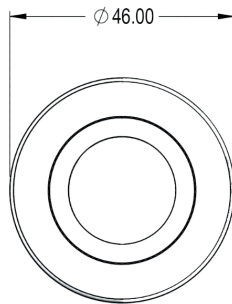

Fixing Screws

RAL* a variety of Powder coated, Electro Plated and Anodised finishes are available Please contact your Consilio Lighting sales representative for further details.

Key

Due to the incredible amount of versatility that the Infra allows, please use the key below as a guide for the performance.

If Drive Current	CCT	Lumens	Wattage
350mA	2700	101	1W
	3000	115	
	4000	126	

Build your code

Build your code using the table below using the 'Code Tag'. An example is located under the product photo.

Description	Code Tag	Meaning
Type	RID SMID	Recessed Surface Mounted
CCT	27 30 40	2700K 3000K 4000K
Beam Angle	WA	Wash
IP Rating	54	54
CRI	90	>90
Spring	PS FS	Push spring Fixing Screw
Colour Bezel	WH BL SC PC RAL*	White (RAL 9010) Black (RAL 9005) Satin Chrome Polished Chrome Ral/Variant
Colour Body	WH BL RAL*	White (RAL 9010) Black (RAL 9005) RAL/Variant

** PS - Push Spring option on Recessed
* FS - Fixing screw option on Surface Mounted

All dimming options are achievable with this product