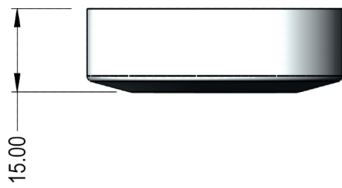

Infra

Undershelf Downlight

Description

The Infra Undershelf downlight is a premium fixed IP rated downlight at the forefront of design with an elegant slim bezel, and main body and high CRI, ideal for Residential, Hospitality, Retail and Marine applications. The Infra has a magnetic retained front bezel with frosted 2mm thick glass ideal for wet spaces.

It is shallow in order to fit effortlessly under canopies, kitchen cabinets, Shelves, all whilst being totally discreet using premium efficacy LED's with 90CRI as standard.

Infra Undershelf Recessed

Infra Undershelf Surface Mounted

If Drive Current	CCT	Lumens	Wattage
350mA	2700	101	1W
	3000	115	
	4000	126	

Build your code

Build your code using the table below using the 'Code Tag'. An example is located under the product photo.

Description	Code Tag	Meaning
Type	RID SMID	Recessed Surface Mounted
CCT	27 30 40	2700K 3000K 4000K
Beam Angle	WA	Wash
IP Rating	54	54
CRI	90	>90
Spring	PS FS	Push spring Fixing Screw
Colour Bezel	WH BL SC PC RAL*	White (RAL 9010) Black (RAL 9005) Satin Chrome Polished Chrome Ral/Variant
Colour Body	WH BL RAL*	White (RAL 9010) Black (RAL 9005) RAL/Variant