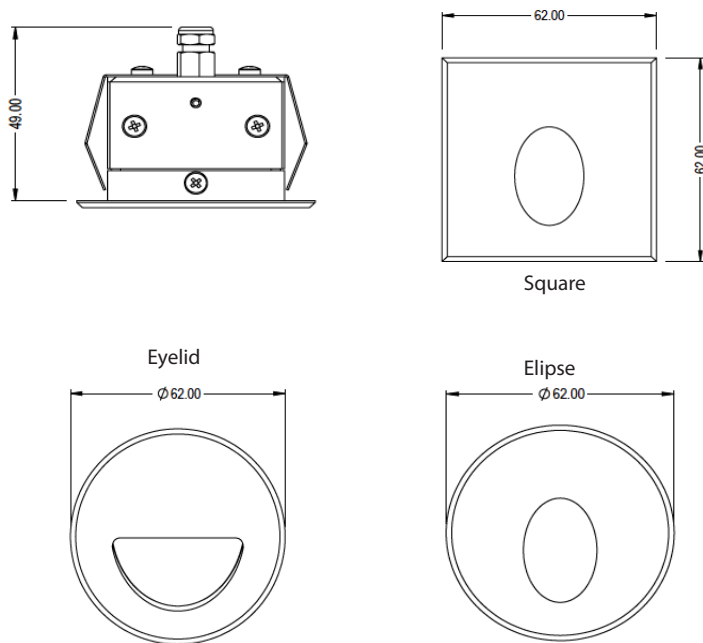

*Maxi Muras Larger product

CUT-OUT - 50Ø

RAL* a variety of Powder coated, Electro Plated and Anodised finishes are available Please contact your Consilio Lighting sales representative for further details.

Key

Due to the amount of versatility that the MAXI Muras allows, please use the key below as a guide for the performance.

CCT	Drive Current	Lumens	Wattage
1W SMD	350	95	1.7
4W COB	250	315	2.9
24V CV		428	4.5

Build your code

Build your code using the table below using the 'Code Tag'. An example is located under the product photo.

Description	Code Tag	Meaning
Type	MMS1 MMS2 MMS2	Maxi Muras Elipse Maxi Muras Eyelid Maxi Muras Square
CCT	27 30 40	2700K 3000K 4000K
Beam Angle	W	Wash
IP Rating	20 54 67	IP20 IP54 IP67
CRI	97	97
Spring	PF	Push Fit
Colour Bezel	WH BL SBB SPB SNB AB	White (RAL 9010) Black (RAL 9005) Solid Brushed Brass Solid Polished Brass Solid Natural Brass Antique Brass
Colour Reflector	WH BL SBB SPB SNB AB	White (RAL 9010) Black (RAL 9005) Solid Brushed Brass Solid Polished Brass Solid Natural Brass Antique Brass
LED	1W 4W 24V CV	1W SMD 4W COB 24V COB

All dimming options are achievable with this product