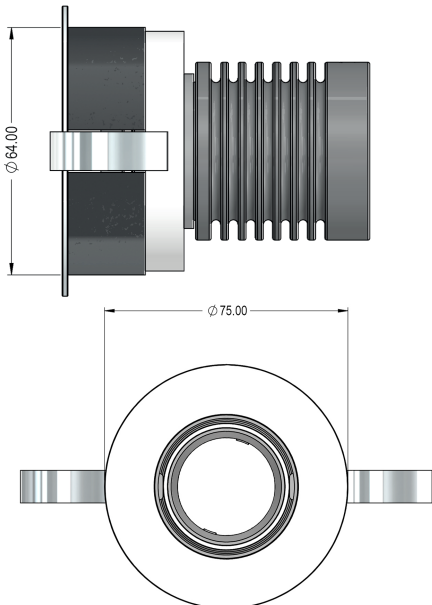

Mica Fire Rated Downlight

Description

The Mica Downlight FR is a premium directional downlight at the forefront of design with an elegant slim bezel and high CRI, ideal for Residential, Hospitality, Retail and Marine applications. It is shallow in order to fit most ceiling voids with ease, without compromising lumen output - using premium efficacy LED's with industry leading heat distribution and TIR optics, to achieve your desired beam angle.

CUT-OUT - 68mmØ

RAL* a variety of Powder coated, Electro Plated and Anodised finishes are available Please contact your Consilio Lighting sales representative for further details.

Key

Due to the incredible amount of versatility that the Mica FR allows, please use the key below as a guide for the performance.

Description	Code Tag	Meaning
Type	MIDL/FR	Downlight
CCT	27	2700K
	30	3000K
	40	4000K
	DW	Dim to Warm
Beam Angle	12	12°
	20	20°
	30	30°
	40	40°
IP Rating	20	20
	54	54
CRI	97	97
Spring	CC	Constant Curly
Colour Bezel	WH	White (RAL 9010)
	BL	Black (RAL 9005)
	SC	Satin Chrome
	PC	Polished Chrome
	RAL*	Ral/Variant
Colour Baffle	WH	White (RAL 9010)
	BL	Black (RAL 9005)
	RAL*	RAL/Variant
Fire Rating	60	60 Minutes