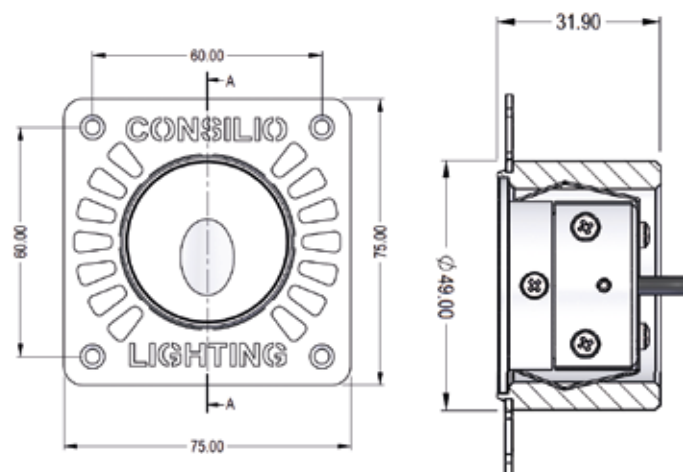

### Key

Due to the amount of versatility that the Aqua upright allows, please use the key below as a guide for the performance.

CCT	Drive Current	Lumens	Wattage
2700	150	195	1.7
	250	315	2.9
	350	428	4.1

### Build your code

Build your code using the table below using the 'Code Tag'. An example is located under the product photo.

Description	Code Tag	Meaning
Type	MU1 MU2	Muras Muras 1W
CCT	27 30 40	2700K 3000K 4000K
Beam Angle	W	Wash
IP Rating	20 54 67	IP20 IP54 IP67
CRI	97	97
Spring	PF	Push Fit
Colour Bezel	WH BL RL	White (RAL 9010) Black (RAL 9005) RAL Finish
Bezel type	EY ELR	Eyelid Elipse Round