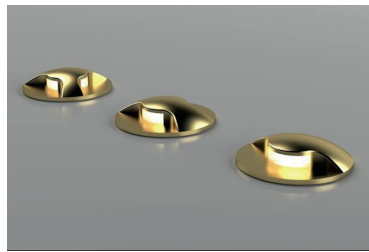

Pavos

Inground Wash-Light

Description

The Pavos is a discreet inground wash-light at the forefront of design with an elegant CNC milled bezel. Only protruding 6mm from the ground when installed the Pavos is ideal for walkways and stairs in exterior and interior applications. The Pavos features premium efficacy LED's, turned from solid Brass in the UK for premium feel and quality.

PAV1/67/AB/BT

Single

Double

Triple

Standard

Burial Tube (Optional)

CUT-OUT - 17Ø

RAL* a variety of Powder coated, Electro Plated and Anodised finishes are available Please contact your Consilio Lighting sales representative for further details.

Technical Specification

Wattage:	1W
Forward voltage:	3vF
Drive Current:	350mA
Lumen Output:	94Lms
CCT:	2700K
LED:	CREE
IP:	IP67
Beam Angle:	Wash 160°

Build your code

Build your code using the table below using the 'Code Tag'. An example is located under the product photo.

Description	Code Tag	Meaning
Type	PAV1 PAV2 PAV3	Single Double Triple
CCT	27	2700K
Beam Angle	W	Wash
IP Rating	20 54 67	IP20 IP54 IP67
CRI	90	90
Spring	PF	Push Fit
Colour Bezel	WH BL AB SBB SPB RAL*	White (RAL 9010) Black (RAL 9005) Antiqued Brass Solid Brushed Brass Solid Polished Brass Ral/Variant
Mounting	BT	Burial Tube