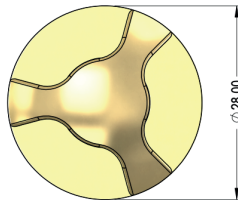

Pavos

Inground Wash-Light

Description

The Pavos is a discreet inground wash-light at the forefront of design with an elegant CNC milled bezel. Only protruding 6mm from the ground when installed the Pavos is ideal for walkways and stairs in exterior and interior applications. The Pavos features premium efficacy LED's, turned from solid Brass in the UK for premium feel and quality.

PAV1/67/AB/BT

Single

Double

Triple

Standard

Burial Tube (Optional)

CUT-OUT - 17Ø

RAL* a variety of Powder coated, Electro Plated and Anodised finishes are available Please contact your Consilio Lighting sales representative for further details.

Technical Specification

Wattage:	1W
Forward voltage:	3vF
Drive Current:	350mA
Lumen Output:	94Lms
CCT:	2700K
LED:	CREE
IP:	IP67
Beam Angle:	Wash 160°

Build your code

Build your code using the table below using the 'Code Tag'. An example is located under the product photo.

Description	Code Tag	Meaning
Type	PAV1 PAV2 PAV3	Single Double Triple
CCT	27	2700K
Beam Angle	W	Wash
IP Rating	20 54 67	IP20 IP54 IP67
CRI	90	90
Spring	PF	Push Fit
Colour Bezel	WH BL AB SBB SPB RAL*	White (RAL 9010) Black (RAL 9005) Antiqued Brass Solid Brushed Brass Solid Polished Brass Ral/Variant
Mounting	BT	Burial Tube