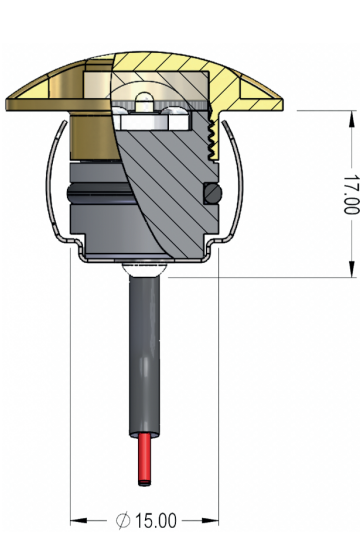

Pavos

Inground Wash-Light

Description

The Pavos is a discreet inground wash-light at the forefront of design with an elegant CNC milled bezel. Only protruding 6mm from the ground when installed the Pavos is ideal for walkways and stairs in exterior and interior applications. The Pavos features premium efficacy LED's, turned from solid Brass in the UK for premium feel and quality.

PAV1/67/AB/BT

Single

Double

Triple

Standard

Burial Tube (Optional)

CUT-OUT - 17Ø

RAL* a variety of Powder coated, Electro Plated and Anodised finishes are available Please contact your Consilio Lighting sales representative for further details.

Technical Specification

Wattage:	1W
Forward voltage:	3vF
Drive Current:	350mA
Lumen Output:	94Lms
CCT:	2700K
LED:	CREE
IP:	IP67
Beam Angle:	Wash 160°

Build your code

Build your code using the table below using the 'Code Tag'. An example is located under the product photo.

Description	Code Tag	Meaning
Type	PAV1 PAV2 PAV3	Single Double Triple
CCT	27	2700K
Beam Angle	W	Wash
IP Rating	20 54 67	IP20 IP54 IP67
CRI	90	90
Spring	PF	Push Fit
Colour Bezel	WH BL AB SBB SPB RAL*	White (RAL 9010) Black (RAL 9005) Antiqued Brass Solid Brushed Brass Solid Polished Brass Ral/Variant
Mounting	BT	Burial Tube