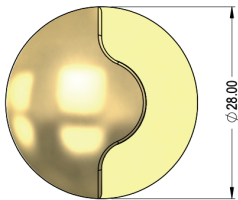

Pavos

Inground Wash-Light

Description

The Pavos is a discreet inground wash-light at the forefront of design with an elegant CNC milled bezel. Only protruding 6mm from the ground when installed the Pavos is ideal for walkways and stairs in exterior and interior applications. The Pavos features premium efficacy LED's, turned from solid Brass in the UK for premium feel and quality.

Single

CUT-OUT - 17Ø

RAL* a variety of Powder coated, Electro Plated and Anodised finishes are available Please contact your Consilio Lighting sales representative for further details.

Technical Specification

Wattage:	1W
Forward voltage:	3vF
Drive Current:	350mA
Lumen Output:	94Lms
CCT:	2700K
LED:	CREE
IP:	IP67
Beam Angle:	Wash 160°

Build your code

Build your code using the table below using the 'Code Tag'. An example is located under the product photo.

Description	Code Tag	Meaning
Type	PAV1 PAV2 PAV3	Single Double Triple
CCT	27	2700K
Beam Angle	W	Wash
IP Rating	20 54 67	IP20 IP54 IP67
CRI	90	90
Spring	PF	Push Fit
Colour Bezel	WH BL AB SBB SPB RAL*	White (RAL 9010) Black (RAL 9005) Antiqued Brass Solid Brushed Brass Solid Polished Brass Ral/Variant
Mounting	BT	Burial Tube

All dimming options are achievable with this product