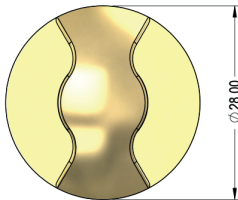

Pavos

Inground Wash-Light

Description

The Pavos is a discreet inground wash-light at the forefront of design with an elegant CNC milled bezel. Only protruding 6mm from the ground when installed the Pavos is ideal for walkways and stairs in exterior and interior applications. The Pavos features premium efficacy LED's, turned from solid Brass in the UK for premium feel and quality.

PAV1/67/AB/BT

Single

Double

Triple

Standard

Burial Tube (Optional)

CUT-OUT - 17Ø

RAL* a variety of Powder coated, Electro Plated and Anodised finishes are available Please contact your Consilio Lighting sales representative for further details.

Description	Code Tag	Meaning
Type	PAV1 PAV2 PAV3	Single Double Triple
CCT	27	2700K
Beam Angle	W	Wash
IP Rating	20 54 67	IP20 IP54 IP67
CRI	90	90
Spring	PF	Push Fit
Colour Bezel	WH BL AB SBB SPB RAL*	White (RAL 9010) Black (RAL 9005) Antiqued Brass Solid Brushed Brass Solid Polished Brass Ral/Variant
Mounting	BT	Burial Tube