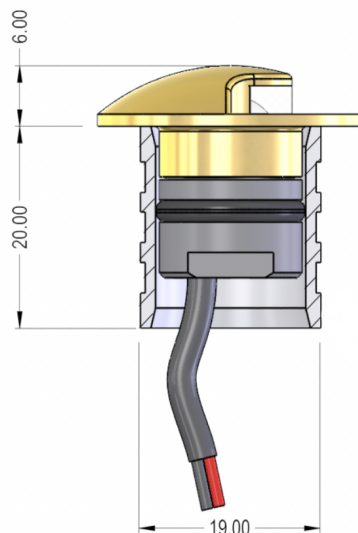

Pavos

Inground Wash-Light

Description

The Pavos is a discreet inground wash-light at the forefront of design with an elegant CNC milled bezel. Only protruding 6mm from the ground when installed the Pavos is ideal for walkways and stairs in exterior and interior applications. The Pavos features premium efficacy LED's, turned from solid Brass in the UK for premium feel and quality.

PAV1/67/AB/BT

Single

Double

Triple

Standard

Burial Tube (Optional)

CUT-OUT - 17Ø

RAL* a variety of Powder coated, Electro Plated and Anodised finishes are available Please contact your Consilio Lighting sales representative for further details.

Technical Specification

Wattage:	1W
Forward voltage:	3vF
Drive Current:	350mA
Lumen Output:	94Lms
CCT:	2700K
LED:	CREE
IP:	IP67
Beam Angle:	Wash 160°

Build your code

Build your code using the table below using the 'Code Tag'. An example is located under the product photo.

Description	Code Tag	Meaning
Type	PAV1 PAV2 PAV3	Single Double Triple
CCT	27	2700K
Beam Angle	W	Wash
IP Rating	20 54 67	IP20 IP54 IP67
CRI	90	90
Spring	PF	Push Fit
Colour Bezel	WH BL AB SBB SPB RAL*	White (RAL 9010) Black (RAL 9005) Antiqued Brass Solid Brushed Brass Solid Polished Brass Ral/Variant
Mounting	BT	Burial Tube