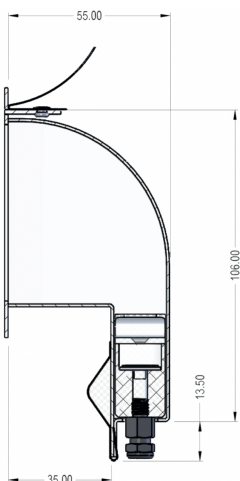

Quadra Wall-Light

Description

The Quadra is an exceptional IP rated wall-light at the forefront of design with an elegant slim bezel and high CRI, ideal for Residential, Hospitality, Retail and Marine Exterior and interior applications. The Quadra Wall-light features premium efficacy LED and is suitable for installation in wet areas such as bathrooms, exterior walls and steps.

When creating the Quadra Wall-light we considered usability, ease of installation and adaptability to create the perfect Wall-Light for all your required applications by utilising plug and play and magnetic LED engine mount.

Key

Due to the versatility that the Quadra allows, please use the key below as a guide for the performance.

If Drive Current	CCT	Lumens	Wattage
350mA	2700	1000	12
	3000	1075	
	4000	1123	

Dim2Warm	W	mA	Lms	CCT Range
	13.5	350	1010	1800 - 3000

Build your code

Build your code using the table below using the 'Code Tag'. An example is located under the product photo.

Description	Code Tag	Meaning
Type	QD QDT	Quadra - Bezel Quadra - Trimless
CCT	27 30 40 DW	2700K 3000K 4000K Dim to Warm
Beam Angle	W	Wash
IP Rating	20 54 67	IP20 IP54 IP67
CRI	97	97+
Colour Bezel	WH BL RAL*	White (RAL 9010) Black (RAL 9005) Ral/Variant

**Any RAL colour available. Available for all dimming variations (Triac, 0/1-10, DALI,Switch)