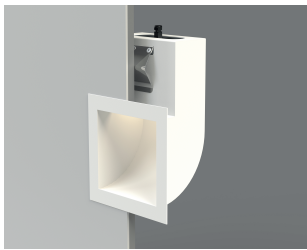

Quadra Wall-Light

Description

The Quadra is an exceptional IP rated wall-light at the forefront of design with an elegant slim bezel and high CRI, ideal for Residential, Hospitality, Retail and Marine Exterior and interior applications. The Quadra Wall-light features premium efficacy LED and is suitable for installation in wet areas such as bathrooms, exterior walls and steps.

When creating the Quadra Wall-light we considered usability, ease of installation and adaptability to create the perfect Wall-Light for all your required applications by utilising plug and play and magnetic LED engine mount.