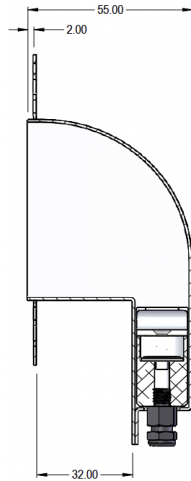

Quadra Wall-Light

Description

The Quadra is an exceptional IP rated wall-light at the forefront of design with an elegant slim bezel and high CRI, ideal for Residential, Hospitality, Retail and Marine Exterior and interior applications. The Quadra Wall-light features premium efficacy LED and is suitable for installation in wet areas such as bathrooms, exterior walls and steps.

When creating the Quadra Wall-light we considered usability, ease of installation and adaptability to create the perfect Wall-Light for all your required applications by utilising plug and play and magnetic LED engine mount.

Key

Due to the versatility that the Quadra allows, please use the key below as a guide for the performance.

If Drive Current	CCT	Lumens	Wattage
350mA	2700	1000	12
	3000	1075	
	4000	1123	

Dim2Warm	W	mA	Lms	CCT Range
	13.5	350	1010	1800 - 3000

Build your code

Build your code using the table below using the 'Code Tag'. An example is located under the product photo.

Description	Code Tag	Meaning
Type	QD QDT	Quadra - Bezel Quadra - Trimless
CCT	27 30 40 DW	2700K 3000K 4000K Dim to Warm
Beam Angle	W	Wash
IP Rating	20 54 67	IP20 IP54 IP67
CRI	97	97+
Colour Bezel	WH BL RAL*	White (RAL 9010) Black (RAL 9005) Ral/Variant

**Any RAL colour available. Available for all dimming variations (Triac, 0/1-10, DALI,Switch)