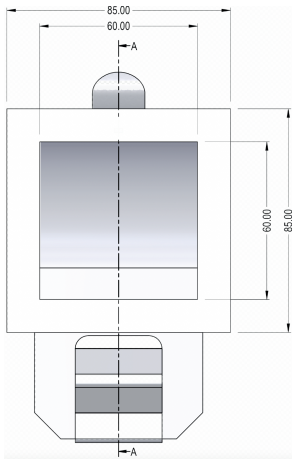

Quadra Wall-Light

Description

The Quadra is an exceptional IP rated wall-light at the forefront of design with an elegant slim bezel and high CRI, ideal for Residential, Hospitality, Retail and Marine Exterior and interior applications. The Quadra Wall-light features premium efficacy LED and is suitable for installation in wet areas such as bathrooms, exterior walls and steps.

Key

Due to the versatility that the Quadra allows, please use the key below as a guide for the performance.

If Drive Current	CCT	Lumens	Wattage
350mA	2700	1000	12
	3000	1075	
	4000	1123	

Dim2Warm	W	mA	Lms	CCT Range
	13.5	350	1010	1800 - 3000

Build your code

Build your code using the table below using the 'Code Tag'. An example is located under the product photo.

Description	Code Tag	Meaning
Type	QD QDT	Quadra - Bezel Quadra - Trimless
CCT	27 30 40 DW	2700K 3000K 4000K Dim to Warm
Beam Angle	W	Wash
IP Rating	20 54 67	IP20 IP54 IP67
CRI	97	97+
Colour Bezel	WH BL RAL*	White (RAL 9010) Black (RAL 9005) Ral/Variant