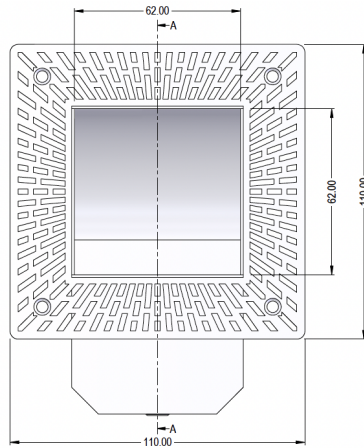

Quadra Wall-Light

Description

The Quadra is an exceptional IP rated wall-light at the forefront of design with an elegant slim bezel and high CRI, ideal for Residential, Hospitality, Retail and Marine Exterior and interior applications. The Quadra Wall-light features premium efficacy LED and is suitable for installation in wet areas such as bathrooms, exterior walls and steps.

Key

Due to the versatility that the Quadra allows, please use the key below as a guide for the performance.

If Drive Current	CCT	Lumens	Wattage
350mA	2700	1000	12
	3000	1075	
	4000	1123	

Dim2Warm	W	mA	Lms	CCT Range
	13.5	350	1010	1800 - 3000

Build your code

Build your code using the table below using the 'Code Tag'. An example is located under the product photo.

Description	Code Tag	Meaning
Type	QD QDT	Quadra - Bezel Quadra - Trimless
CCT	27 30 40 DW	2700K 3000K 4000K Dim to Warm
Beam Angle	W	Wash
IP Rating	20 54 67	IP20 IP54 IP67
CRI	97	97+
Colour Bezel	WH BL RAL*	White (RAL 9010) Black (RAL 9005) Ral/Variant