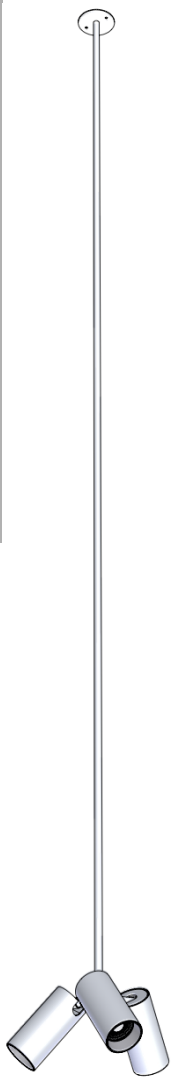

TubeSpot Mini X3 Spotlight

The TubeSpot Mini X3 is a discreet miniature fixture. Using industry leading high CRI LEDs, ideal for a multitude of different applications. Tailored for high ceilings and lighting restaurant table tops, The TubeSpot Mini X3 is classy & discreet design seamlessly fitting into any project.

The adjustable knuckle joint allows the product to be tilted 90° and turned 360° so no matter where the TubeSpot Mini is fitted it is sure to reach the areas that you require.

Available with filters, Glass Honeycomb louvres and slash nose tube perfect for finding the exact light and aesthetic required

Bespoke lengths for drop standard

TSMX3 - 27 - 12 - 20 - 97 - WH - BL - RD

RAL* a variety of Powder coated, Electro Plated and Anodised finishes are available Please contact your Consilio Lighting sales representative for further details.

Key

Due to the incredible amount of versatility that the Diablo allows, please use the key below as a guide for the performance.

If Drive Current	CCT	Lumens	Wattage
260mA	2700	759	8.6
	3000	798	
	4000	824	
350mA	2700	1063	11.8
	3000	1114	
	4000	1148	