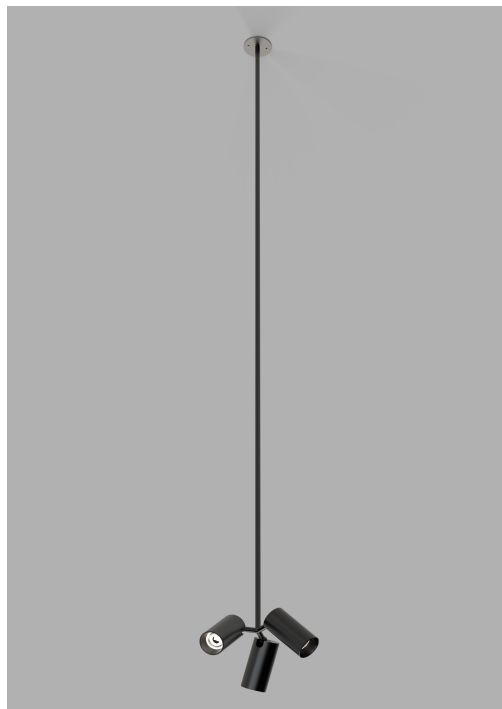

TubeSpot Mini X3 Spotlight

The TubeSpot Mini X3 is a discreet miniature fixture. Using industry leading high CRI LEDs, ideal for a multitude of different applications. Tailored for high ceilings and lighting restaurant table tops, The TubeSpot Mini X3 is classy & discreet design seamlessly fitting into any project.

The adjustable knuckle joint allows the product to be tilted 90° and turned 360° so no matter where the TubeSpot Mini is fitted it is sure to reach the areas that you require.

Available with filters, Glass Honeycomb louvres and slash nose tube perfect for finding the exact light and aesthetic required

Bespoke lengths for drop standard

TSMX3 - 27 - 12 - 20 - 97 - WH - BL - RD

RAL* a variety of Powder coated, Electro Plated and Anodised finishes are available Please contact your Consilio Lighting sales representative for further details.

Build your code

Build your code using the table below using the 'Code Tag'. An example is located under the product photos.

Description	Code Tag	Meaning
Type	TSMX3 TSMX3	TubeSpot Mini TubeSpot Mini Slash
CCT	27 30 40 DW	2700K 3000K 4000K Dim to Warm
Beam Angle	12 20 30 40	12° 20° 30° 40°
IP Rating	20	20
CRI	97	97
Colour Bezel	WH BL SA RAL*	White (RAL 9010) Black (RAL 9005) Silver Anodised Ral/Variant
Colour Baffle	WH BL RAL*	White (RAL 9010) Black (RAL 9005) RAL/Variant
Mounting Option	BD RD SC SD	Butterfly Disc Round Disc Shallow Can Small Disc