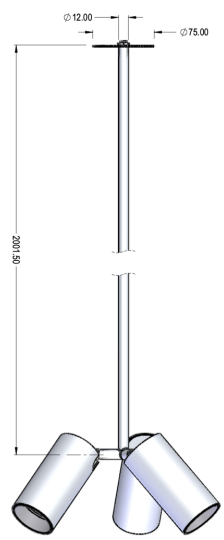

TubeSpot Mini X3 Spotlight

The TubeSpot Mini X3 is a discreet miniature fixture. Using industry leading high CRI LEDs, ideal for a multitude of different applications. Tailored for high ceilings and lighting restaurant table tops, The TubeSpot Mini X3 is classy & discreet design seamlessly fitting into any project.

The adjustable knuckle joint allows the product to be tilted 90° and turned 360° so no matter where the TubeSpot Mini is fitted it is sure to reach the areas that you require.

Available with filters, Glass Honeycomb louvres and slash nose tube perfect for finding the exact light and aesthetic required

Bespoke lengths for drop standard

TSMX3 - 27 - 12 - 20 - 97 - WH - BL - RD

RAL* a variety of Powder coated, Electro Plated and Anodised finishes are available Please contact your Consilio Lighting sales representative for further details.

Build your code

Build your code using the table below using the 'Code Tag'. An example is located under the product photos.

Description	Code Tag	Meaning
Type	TSMX3 TSMX3	TubeSpot Mini TubeSpot Mini Slash
CCT	27 30 40 DW	2700K 3000K 4000K Dim to Warm
Beam Angle	12 20 30 40	12° 20° 30° 40°
IP Rating	20	20
CRI	97	97
Colour Bezel	WH BL SA RAL*	White (RAL 9010) Black (RAL 9005) Silver Anodised Ral/Variant
Colour Baffle	WH BL RAL*	White (RAL 9010) Black (RAL 9005) RAL/Variant
Mounting Option	BD RD SC SD	Butterfly Disc Round Disc Shallow Can Small Disc