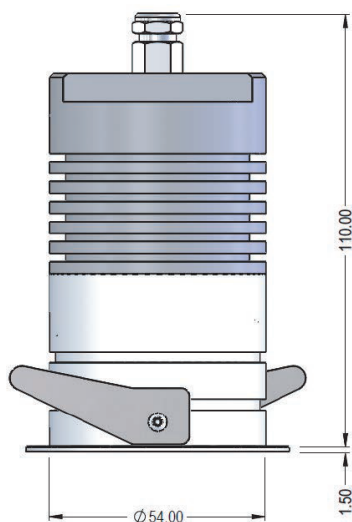

MAXI Aqua

Uplight

Description

The Big brother of the Aqua uplight. The Maxi Aqua still has all the characteristics of the Aqua uplight but packing a bigger punch. The Maxi Aqua is made from the highest marine grade material ensuring longevity and quality of finish, it also houses market leading super high CRI LEDs, TIR optics for true angles of light and water ingress protection that is second to none.

HoneyComb Louvre
accessory

Bronze

White

Satin

CUT-OUT - 57Ø

RAL* a variety of Powder coated, Electro Plated and Anodised finishes are available Please contact your Consilio Lighting sales representative for further details.

CV - 24V	Wattage	Lumens
	4W	498
	8W	945

Build your code

Build your code using the table below using the 'Code Tag'. An example is located under the product photo.

Description	Code Tag	Meaning
Type	MAM 1 MAM 2 MAM 3 MAM 4	Maxi Aqua Maxi Aqua D2W Maxi Aqua 24V - 4W Maxi Aqua 24V - 8W
CCT	27 30 40 D2W	2700K 3000K 4000K Dim to Warm
Beam Angle	10 20 30	10° 20° 30°
IP Rating	67	67
CRI	97	97
Spring Mounting	LF BT	Leaf spring Burial Tube
Colour Bezel	WH BL SC PC SBB SPB SNB BA SA RAL*	White (RAL 9010) Black (RAL 9005) Satin Chrome Polished Chrome Solid Brushed Brass Solid Polished Brass Solid Natural Brass Black Anodised Silver Anodised Ral/Variant
	CF	Colour Filter
Accessory	HL	Honeycomb Louvre