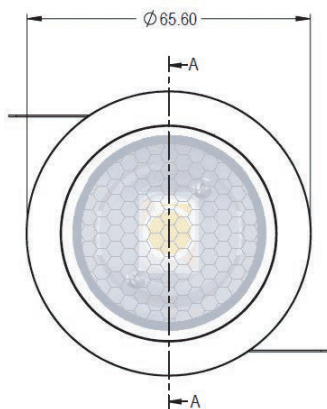

CUT-OUT - 57Ø

RAL* a variety of Powder coated, Electro Plated and Anodised finishes are available Please contact your Consilio Lighting sales representative for further details.

Key

Due to the amount of versatility that the Aqua uplight allows, please use the key below as a guide for the performance.

CCT	Drive Current	Lumens	Wattage
2700	250	900	8.4
	350	1200	12
	500	1560	16

Dim 2 Warm	CCT	Lumens	Wattage
350mA	1800 to 3100	1013	13W

CV - 24V	Wattage	Lumens
	4W	498
	8W	945

Build your code

Build your code using the table below using the 'Code Tag'. An example is located under the product photo.

Description	Code Tag	Meaning
Type	MAM 1 MAM 2 MAM 3 MAM 4	Maxi Aqua Maxi Aqua D2W Maxi Aqua 24V - 4W Maxi Aqua 24V - 8W
CCT	27 30 40 D2W	2700K 3000K 4000K Dim to Warm
Beam Angle	10 20 30	10° 20° 30°
IP Rating	67	67
CRI	97	97
Spring Mounting	LF BT	Leaf spring Burial Tube
Colour Bezel	WH BL SC PC SBB SPB SNB BA SA RAL*	White (RAL 9010) Black (RAL 9005) Satin Chrome Polished Chrome Solid Brushed Brass Solid Polished Brass Solid Natural Brass Black Anodised Silver Anodised Ral/Variant
	CF	Colour Filter
Accessory	HL	Honeycomb Louvre

All dimming options are achievable with this product