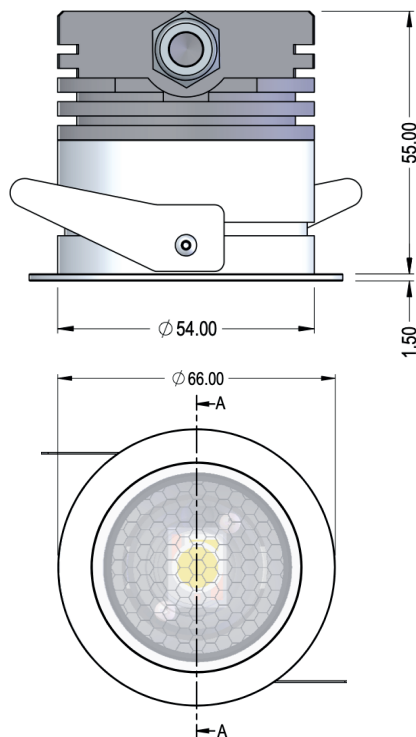

MAXI Aqua Shallow

Uplight

Description

The shallow big brother of the Aqua uplight. The Maxi Aqua still has all the characteristics of the Aqua uplight but packing a bigger punch. The Maxi Aqua is made from the highest marine grade material ensuring longevity and quality of finish. As standard market leading high CRI LEDs paired with TIR optics for true angles of light and water ingress protection that is second to none.

CUT-OUT - 57Ø

RAL* a variety of Powder coated, Electro Plated and Anodised finishes are available Please contact your Consilio Lighting sales representative for further details.

Key

Due to the amount of versatility that the Aqua uplight allows, please use the key below as a guide for the performance.

CCT	Drive Current	Lumens	Wattage
2700	250	900	8.4

Dim 2 Warm	CCT	Lumens	Wattage
350mA	1800 to 3100	657	6W

CV - 24V	Wattage	Lumens
	4W	498

Build your code

Build your code using the table below using the 'Code Tag'. An example is located under the product photo.

Description	Code Tag	Meaning
Type	MaAQS 1 MaAQS 2 MaAQS 3	Maxi Aqua Maxi Aqua D2W Maxi Aqua 24V - 4W

CCT	27	2700K
	30	3000K
	40	4000K
	D2W	Dim to Warm

Beam Angle	10	10°
	20	20°
	30	30°

IP Rating	67	67

CRI	97	97

Spring Mounting	LF	Leaf spring
	BT	Burial Tube

Colour Bezel	WH	White (RAL 9010)
	BL	Black (RAL 9005)
	SC	Satin Chrome
	PC	Polished Chrome
	SBB	Solid Brushed Brass
	SPB	Solid Polished Brass
	SNB	Solid Natural Brass
	BA	Black Anodised
	SA	Silver Anodised
	RAL*	Ral/Variant

	CF	Colour Filter

Accessory	HL	Honeycomb Louvre

All dimming options are achievable with this product