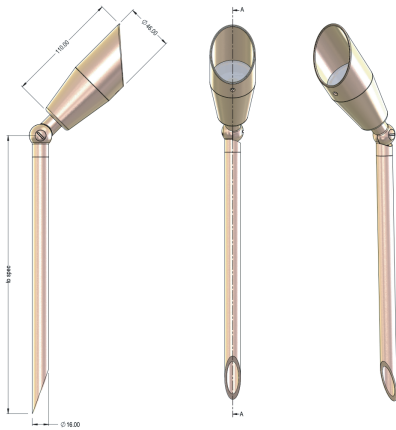

## Description

The Floris exterior spike-light is a premium quality exterior spotlight designed to fit seamlessly into any garden or walkway. Its organic look and feel has been designed into the product deliberately to blend into its surroundings. Housed inside the Floris is a high CRI LED, TIR Optic and one metre flying lead for ease of installation.

Available with honeycomb louvre, dichroic glass, softening lens and colour filters.

Floris Organic - FL1

FL1 - 27 - W - 67 - 90 - ABR - 24V/5

Floris Tapered - FL2

FL2 - 27 - W - 67 - 90 - SND - 24V/5

Floris Straight - FL3

FL3 - 27 - W - 67 - 90 - SND - 24V/5

Floris Tapered - FL2

## Build your code

Build your code using the table below using the 'Code Tag'. An example is located under the product photo.

Description	Code Tag	Meaning
Type	FL1 FL2 FL3 FL4	Floris Organic head Floris Tapered head Floris Straight head Floris Wash
CCT	27 30 40	2700K 3000K 4000K
Beam Angle	24 W	24° Wash
IP Rating	67	IP67
CRI	90	90
Colour	WH BL ABR SND RAL*	White (RAL 9010) Black (RAL 9005) Antique Bronze Sandcast Ral/Variant
Type	24V/2 24V/5 24V/7.2 1W/350	24V CV and 2W 24V CV and 5W 24V CV and 7.2W 1W CC and 350mA