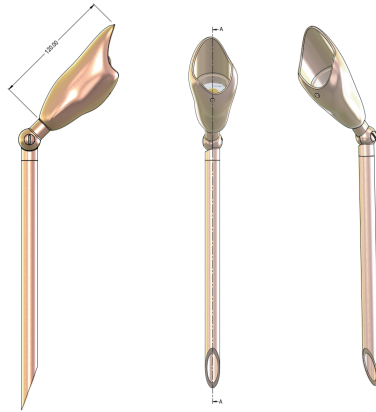

## Description

The Floris exterior spike-light is a premium quality exterior spotlight designed to fit seamlessly into any garden or walkway. Its organic look and feel has been designed into the product deliberately to blend into its surroundings. Housed inside the Floris is a high CRI LED, TIR Optic and one metre flying lead for ease of installation.

Available with honeycomb louvre, dichroic glass, softening lens and colour filters.

Floris Organic - FL1

FL1 - 27 - W - 67 - 90 - ABR - 24V/5

Floris Tapered - FL2

FL2 - 27 - W - 67 - 90 - SND - 24V/5

Floris Straight - FL3

FL3 - 27 - W - 67 - 90 - SND - 24V/5

Floris Tapered - FL2

## Build your code

Build your code using the table below using the 'Code Tag'. An example is located under the product photo.

Description	Code Tag	Meaning
Type	FL1 FL2 FL3 FL4	Floris Organic head Floris Tapered head Floris Straight head Floris Wash
CCT	27 30 40	2700K 3000K 4000K
Beam Angle	24 W	24° Wash
IP Rating	67	IP67
CRI	90	90
Colour	WH BL ABR SND RAL*	White (RAL 9010) Black (RAL 9005) Antique Bronze Sandcast Ral/Variant
Type	24V/2 24V/5 24V/7.2 1W/350	24V CV and 2W 24V CV and 5W 24V CV and 7.2W 1W CC and 350mA