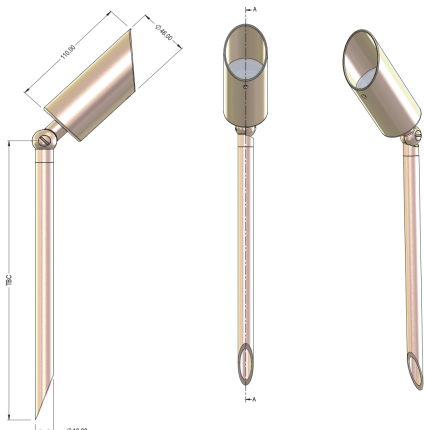

## Description

The Floris exterior spike-light is a premium quality exterior spotlight designed to fit seamlessly into any garden or walkway. Its organic look and feel has been designed into the product deliberately to blend into its surroundings. Housed inside the Floris is a high CRI LED, TIR Optic and one metre flying lead for ease of installation.

Available with honeycomb louvre, dichroic glass, softening lens and colour filters.

Floris Organic - FL1

FL1 - 27 - W - 67 - 90 - ABR - 24V/5

Floris Tapered - FL2

FL2 - 27 - W - 67 - 90 - SND - 24V/5

Floris Straight - FL3

FL3 - 27 - W - 67 - 90 - SND - 24V/5

Floris Tapered - FL2

## Build your code

Build your code using the table below using the 'Code Tag'. An example is located under the product photo.

Description	Code Tag	Meaning
Type	FL1 FL2 FL3 FL4	Floris Organic head Floris Tapered head Floris Straight head Floris Wash
CCT	27 30 40	2700K 3000K 4000K
Beam Angle	24 W	24° Wash
IP Rating	67	IP67
CRI	90	90
Colour	WH BL ABR SND RAL*	White (RAL 9010) Black (RAL 9005) Antique Bronze Sandcast Ral/Variant
Type	24V/2 24V/5 24V/7.2 1W/350	24V CV and 2W 24V CV and 5W 24V CV and 7.2W 1W CC and 350mA