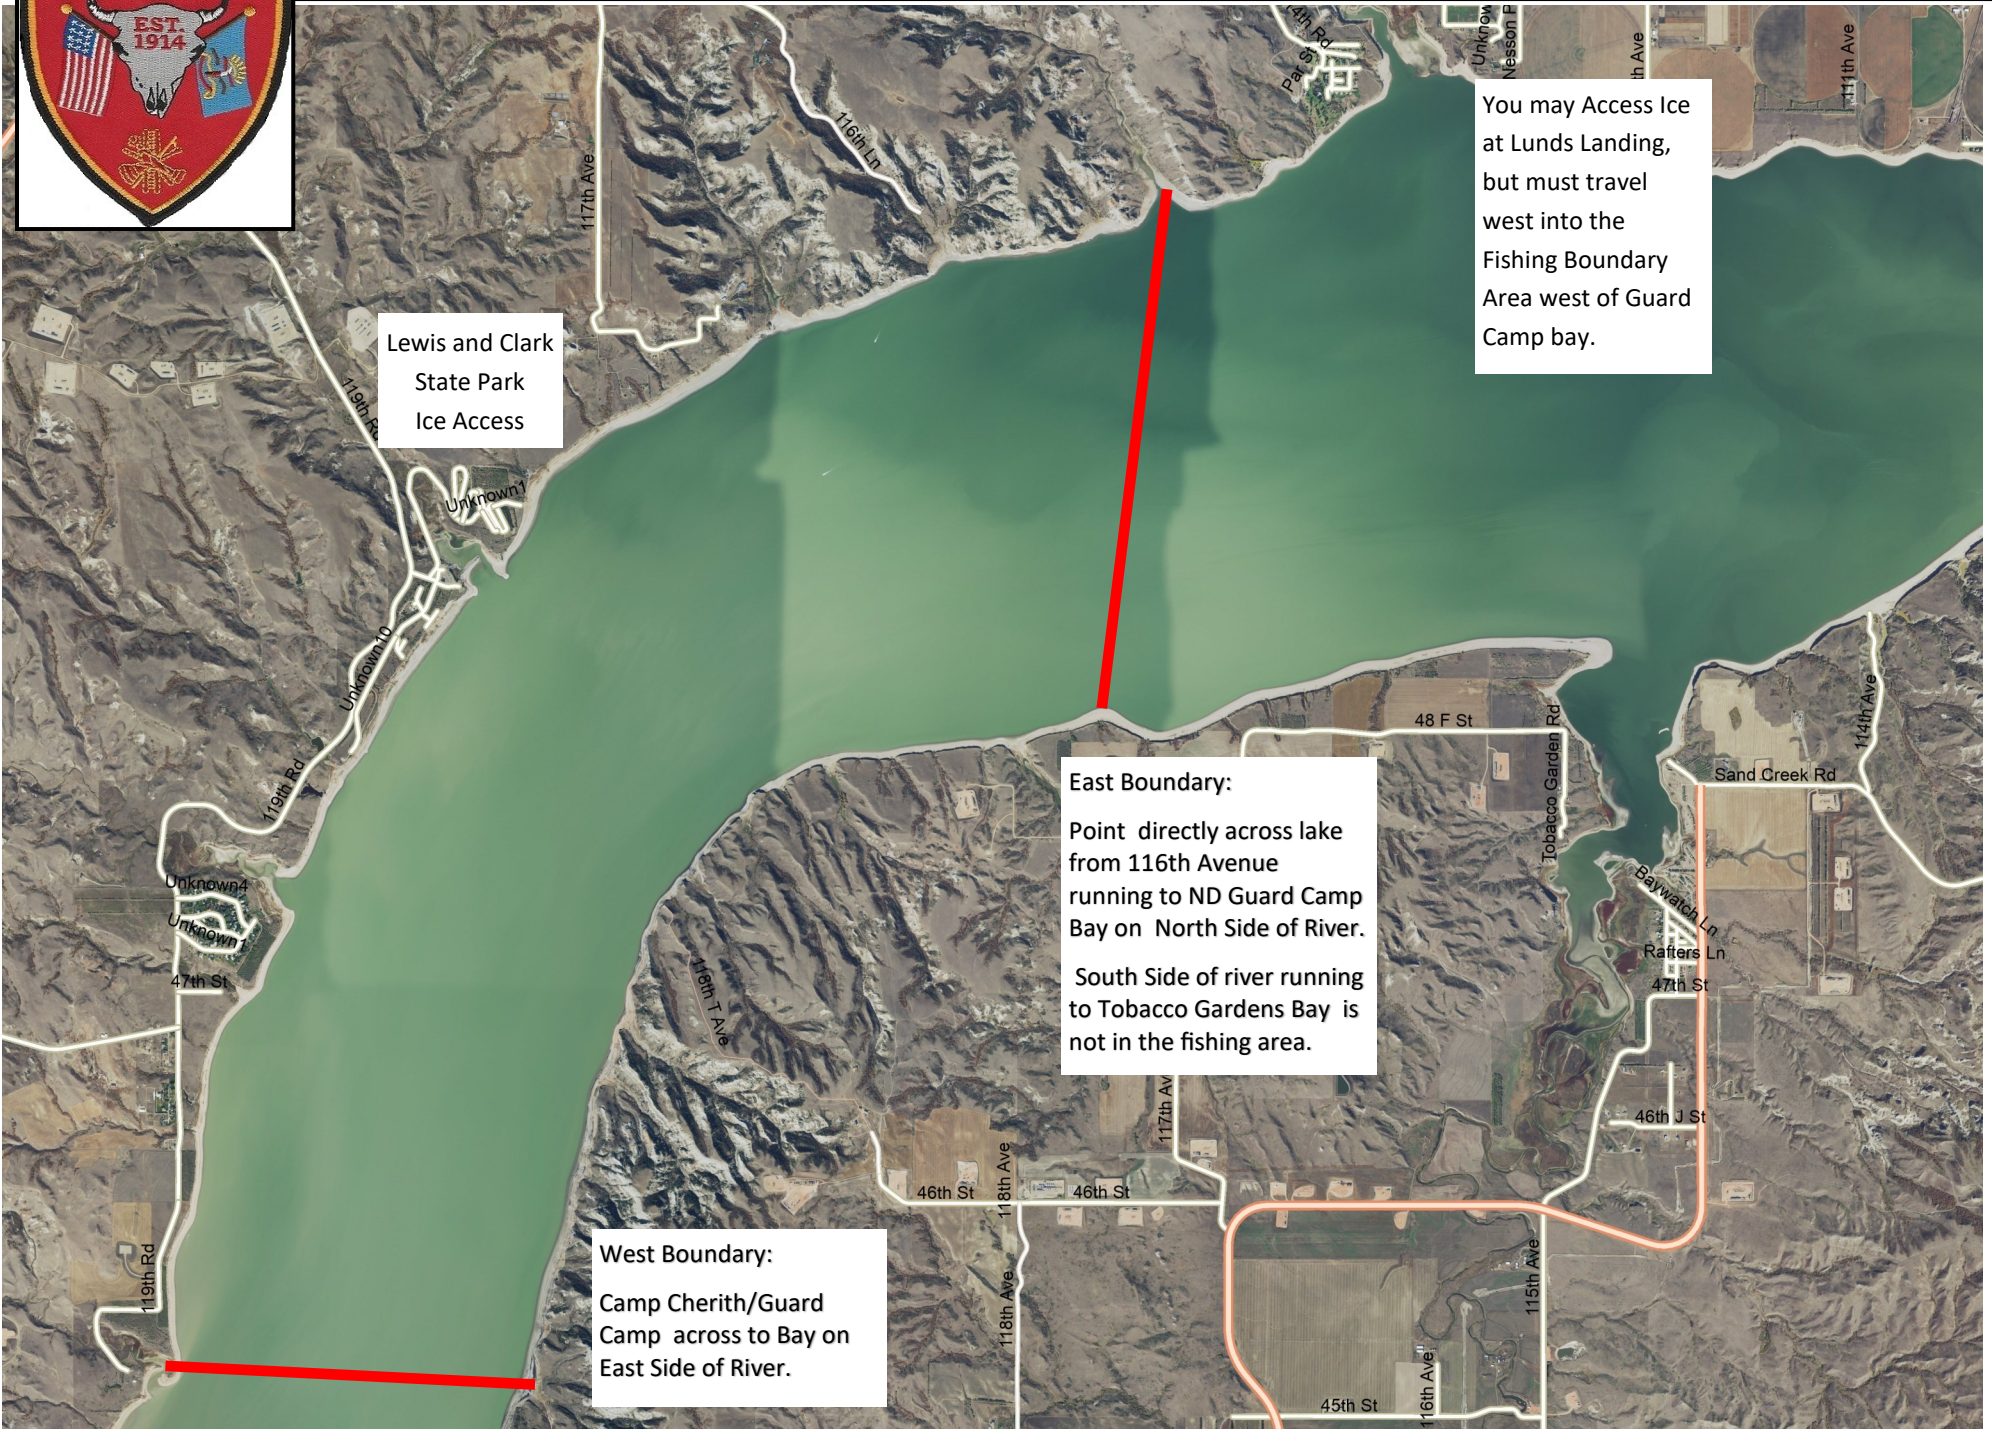

# Epping Fire Ice Fishing Tournament Boundaries 2025

Lewis and Clark  
State Park  
Ice Access

You may Access Ice  
at Lunds Landing,  
but must travel  
west into the  
Fishing Boundary  
Area west of Guard  
Camp bay.

**East Boundary:**  
Point directly across lake  
from 116th Avenue  
running to ND Guard Camp  
Bay on North Side of River.  
South Side of river running  
to Tobacco Gardens Bay is  
not in the fishing area.

**West Boundary:**  
Camp Cherith/Guard  
Camp across to Bay on  
East Side of River.