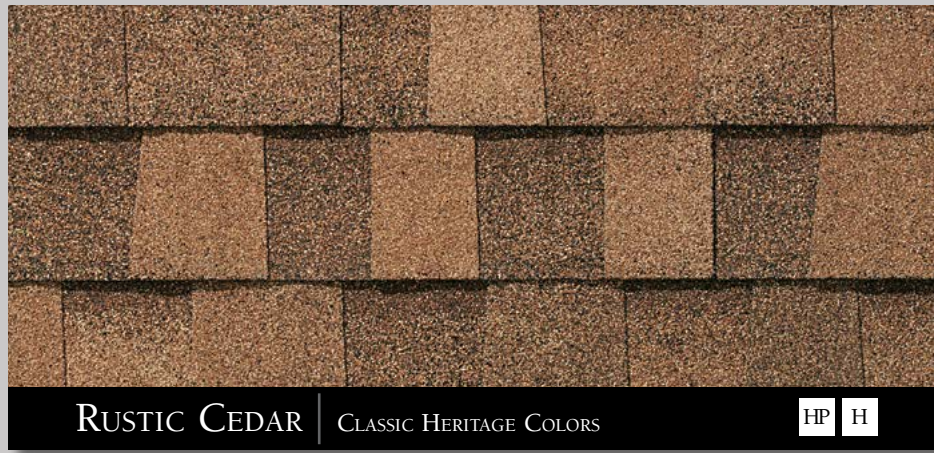

SHADOW GREY CLASSIC HERITAGE COLORS

H

RUSTIC EVERGREEN CLASSIC HERITAGE COLORS

HP H

RUSTIC HICKORY CLASSIC HERITAGE COLORS

H

RUSTIC CEDAR CLASSIC HERITAGE COLORS

HP H