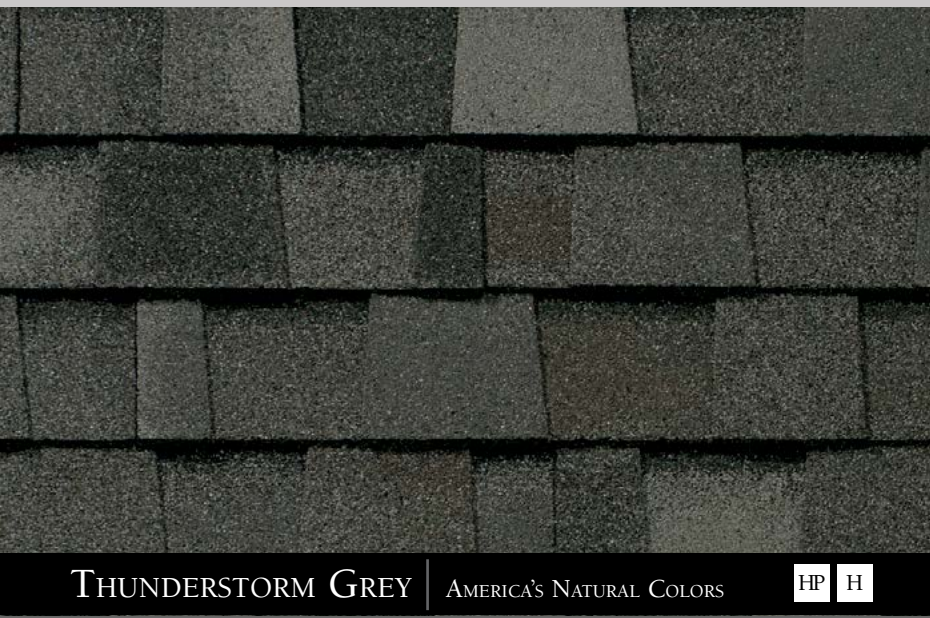

BLACK WALNUT | AMERICA'S NATURAL COLORS® HP H

DESERT SAND | CLASSIC HERITAGE COLORS H

NATURAL TIMBER | AMERICA'S NATURAL COLORS HP H

RUSTIC REDWOOD | CLASSIC HERITAGE COLORS HP

THUNDERSTORM GREY | AMERICA'S NATURAL COLORS HP H

OXFORD GREY | CLASSIC HERITAGE COLORS H

RUSTIC BLACK | CLASSIC HERITAGE COLORS HP H

NOTE: TAMKO® RECOMMENDS VIEWING AN ACTUAL ROOF INSTALLATION PRIOR TO FINAL COLOR SELECTION FOR THE FULL IMPACT OF COLOR BLENDING AND PATTERNS. REPRODUCTION OF THESE COLORS IS AS ACCURATE AS OUR PRINTING WILL PERMIT.