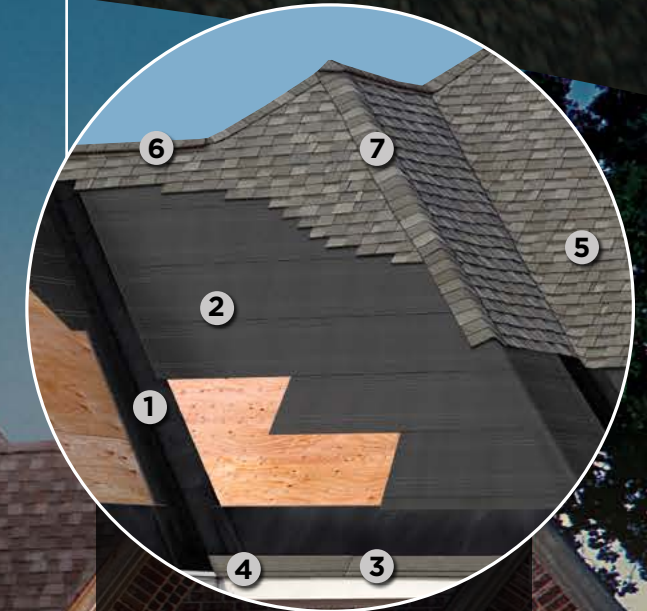

3. Coverage

Going beyond the beauty

The beauty of your roof is only half the story. Shingles begin to age as soon as they are exposed to nature. Buildings experience aging factors differently, so it is difficult to predict how long shingles will last. That's why TAMKO provides a Limited Warranty.

Heritage Premium shingles come with a 50-year Limited Warranty and a 20-year Full Start Period. Heritage shingles come with a 30-year Limited Warranty and a 15-year Full Start Period. Both are UL Listed for Class A Fire Resistance and UL Classified for Wind Resistance. They also come with our Algae Relief—Algae Cleaning Limited Warranty that provides for cleaning of discoloration by certain algae growth. Go to tamko.com for details or call us at 1-800-641-4691.