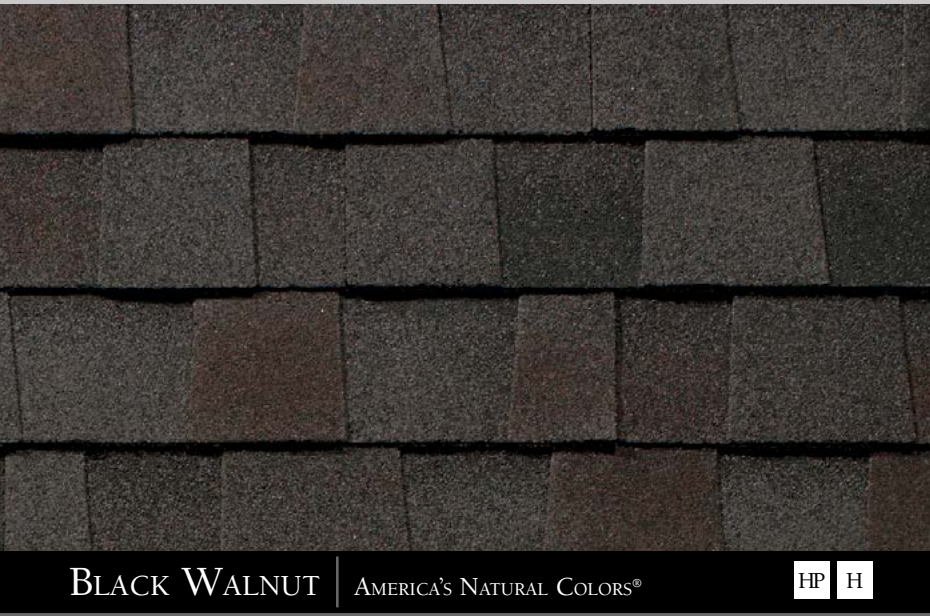

2. Color

A full palette of distinctive choices

Find the colors you want to get the look you want. Heritage Series shingles feature striking color palettes that range from classic to contemporary to strikingly bold. All Heritage Series shingles offer TAMKO's own unique granule mix and a distinct color drop to create a random shake-like look across the entire roof, as well as a Shadowtone blend that provides enhancing natural contrast and depth.

In 1995, TAMKO introduced vibrant tones to the roofing industry with the launch of America's Natural Colors®.

Heritage Series shingles offer a unique granule mix and distinct color drops.

3. Coverage

Going beyond the beauty

BLACK WALNUT | AMERICA'S NATURAL COLORS® HP H

DESERT SAND | CLASSIC HERITAGE COLORS H

NATURAL TIMBER | AMERICA'S NATURAL COLORS HP H

RUSTIC REDWOOD | CLASSIC HERITAGE COLORS HP

THUNDERSTORM GREY | AMERICA'S NATURAL COLORS HP H