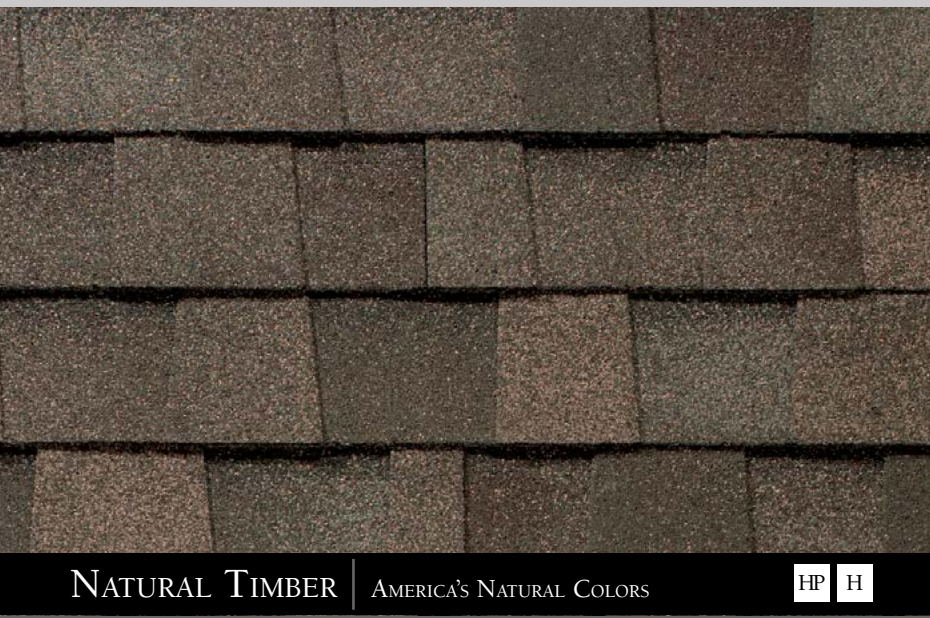

BLACK WALNUT | AMERICA'S NATURAL COLORS® HP H

DESERT SAND | CLASSIC HERITAGE COLORS H

NATURAL TIMBER | AMERICA'S NATURAL COLORS HP H

RUSTIC REDWOOD | CLASSIC HERITAGE COLORS HP

THUNDERSTORM GREY | AMERICA'S NATURAL COLORS HP H