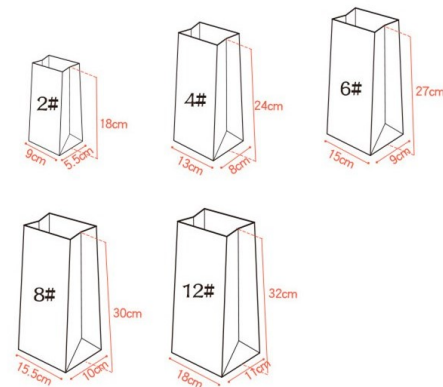

SQUARE POPCORN BOX

Size	Dimensions	Pcs/Box	MOQ(pcs)	Box Size(cm)
Small	70*70*150mm	500	50,000	40.5*34.5*26.5
Medium	70*70*190mm	500	50,000	42.5*40.5*26.5
Large	110*110*190mm	500	50,000	54.5*43.5*36.5
X-Large	165*165*192mm	250	50,000	44.5*42*28

TAKE OUT NOODLE BOXES

(PE & PLA COATING)

Size	Dimensions	Pcs/Box	MOQ(pcs)	Box Size(cm)
16oz	83*82-79-96mm	500	50,000	50*22*59
26oz	100*85-95-96mm	500	50,000	63*24*55
32oz	105*95-95-115mm	500	50,000	64*25*61

FRENCH FIRES CONTAINERS

Size	Dimensions	Pcs/Box	MOQ(pcs)	Box Size(cm)
#1	130*110*90mm	500	50,000	28*28*35
#2	135*110*115mm	500	50,000	33*30*36
#3	135*115*130mm	500	50,000	37*29*35

PAPER FOOD TRAY

Size	Dimensions	Pcs/Box	MOQ(pcs)	Box Size(cm)
#1	105*60-75*45-30mm	500	50,000	45*30*16
#2	130*80-85*51-36mm	500	50,000	50*30*16
#3	155*85-105*58-45mm	500	50,000	58*34*21
#4	160*95-107*70-45mm	500	50,000	63*34*21
#5	205*120-137*86-50mm	500	50,000	80*23*19
#6	230*125-178*93-55mm	500	50,000	86*25*21

PAPER BREAD BAG

(GREASE PROOF)

Size	Dimensions	Pcs/Box	MOQ(pcs)	Box Size(cm)
#2	9*6*18cm	5000	50,000	38*38*40
#4	13*8*24cm	2500	50,000	41*50*27
#6	15*9*27cm	2000	50,000	47*30*42
#8	15.5*10*30cm	1500	50,000	49*34*32
#12	18*11*33cm	1000	50,000	38*35*42