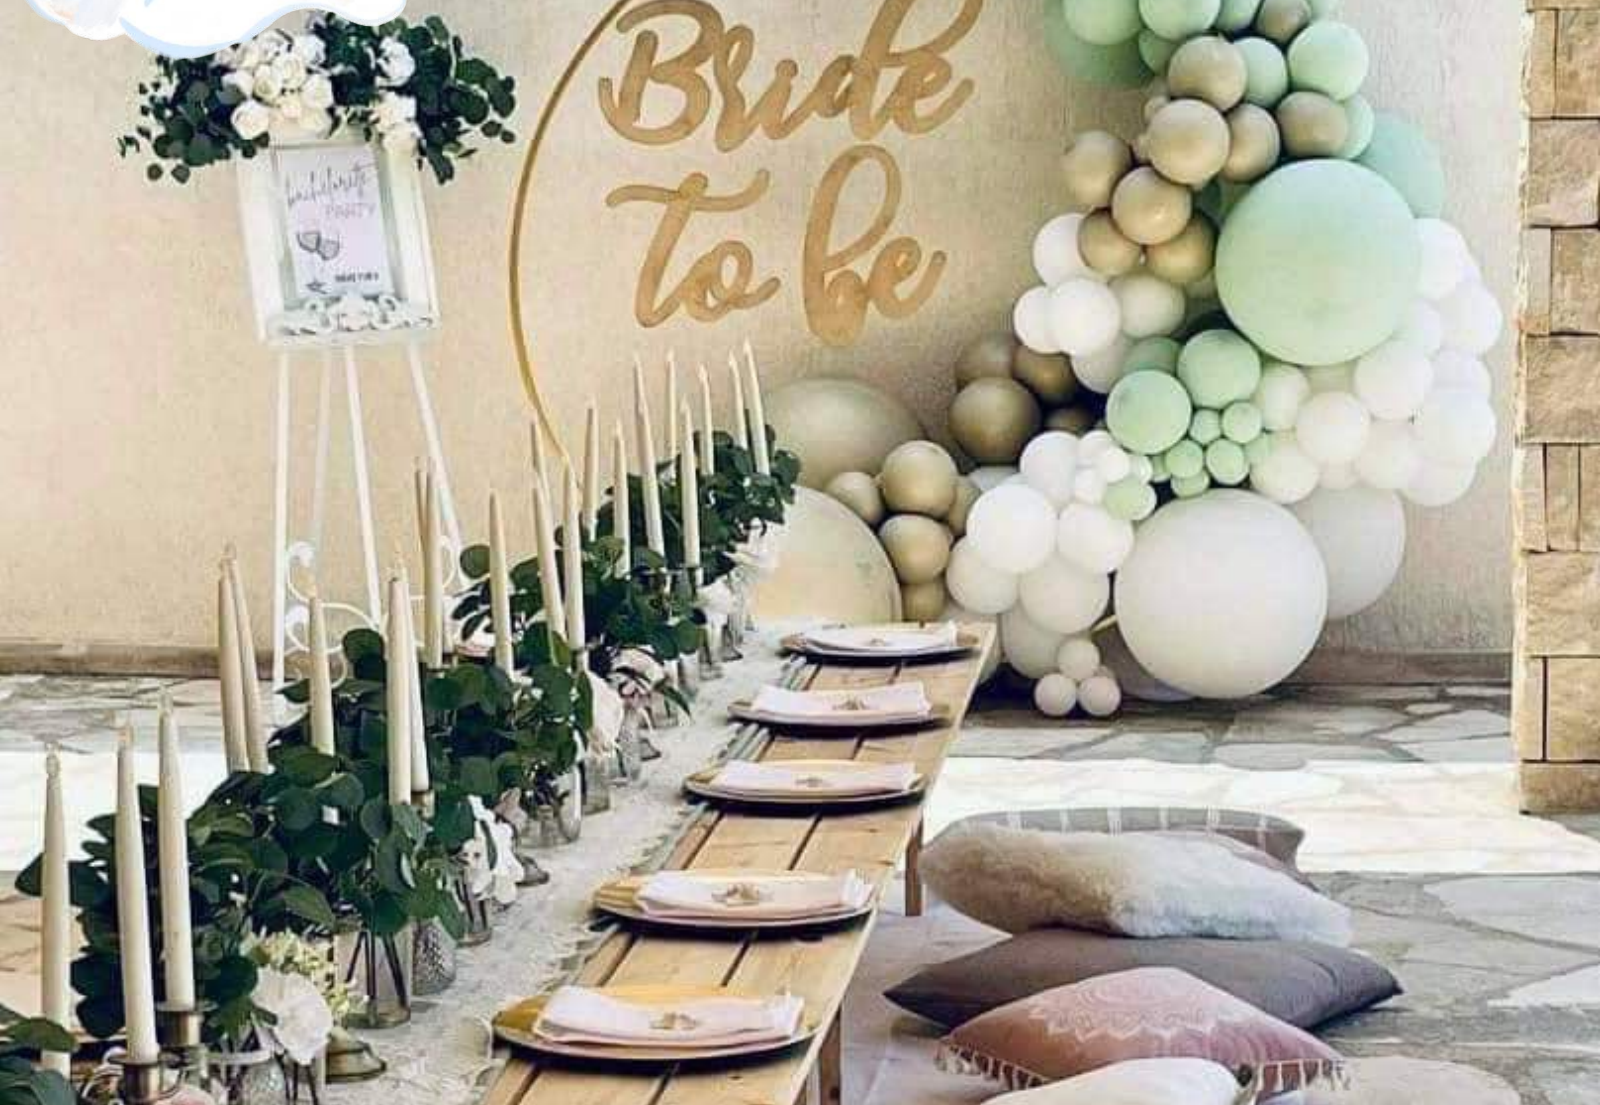

price €429.00

dress that day.COM

EVENT DRESSING DECOR

*Team
Bride*

Picnic Party

- AFTERNOON OR EVENING PICNIC STYLING SET UP
- SAVOURY & SWEET BASKET OF TREATS PP
- 3 X BOTTLE OF BUBBLY (ONE PER TWO PEOPLE)
- PORTABLE MUSIC SYSTEM FOR BACKGROUND MUSIC
- DECOR STYLING & DRESSING
- BRIDE IN 4FT ILLUMINATED LIGHTS
- THIS IS FOR 6 PERSONS
- ADDITIONAL GUESTS CHARGED AT 49 PP

€459.00

BRIDE *babe* Picnic Party

- AFTERNOON OR EVENING PICNIC STYLING SET UP
- SAVOURY & SWEET BASKET OF TREATS PP
- 3 X BOTTLE OF BUBBLY (ONE PER TWO PEOPLE)
- PORTABLE MUSIC SYSTEM FOR BACKGROUND MUSIC
- DECOR STYLING & DRESSING
- BRIDE TO BE BALLOON ARCH
- THIS IS FOR 6 PERSONS
- ADDITIONAL GUESTS CHARGED AT 49 PP