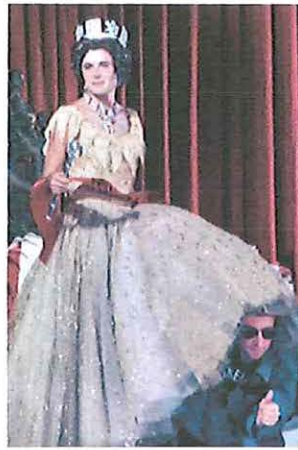

*Ticket to Ride,
1973*
Giclee
16 x 20 in.
Limited edition of 199
\$950

*Will This Be in Focus?,
NYC 1974*
Giclee
16 x 20 in.
Limited edition of 199
\$950

*My Sweet George,
NYC 1970*
Giclee
16 x 20 in.
Limited edition of 199
\$950