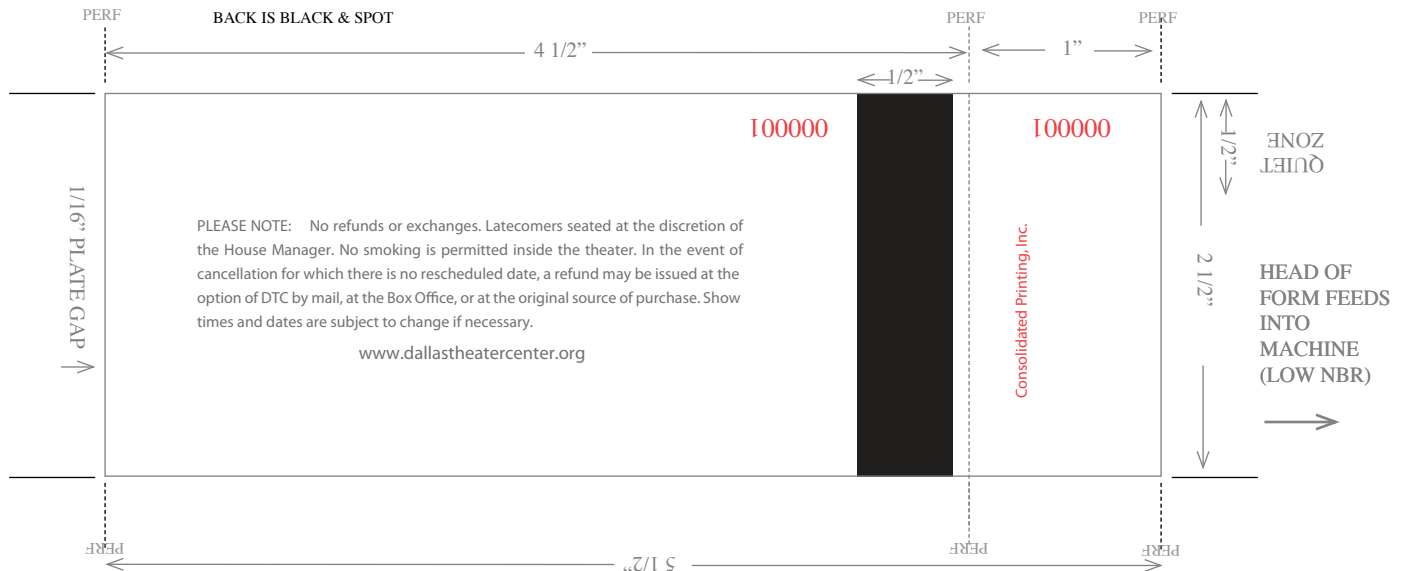

PERF FRONT IS BLACK & SPOT

PERF