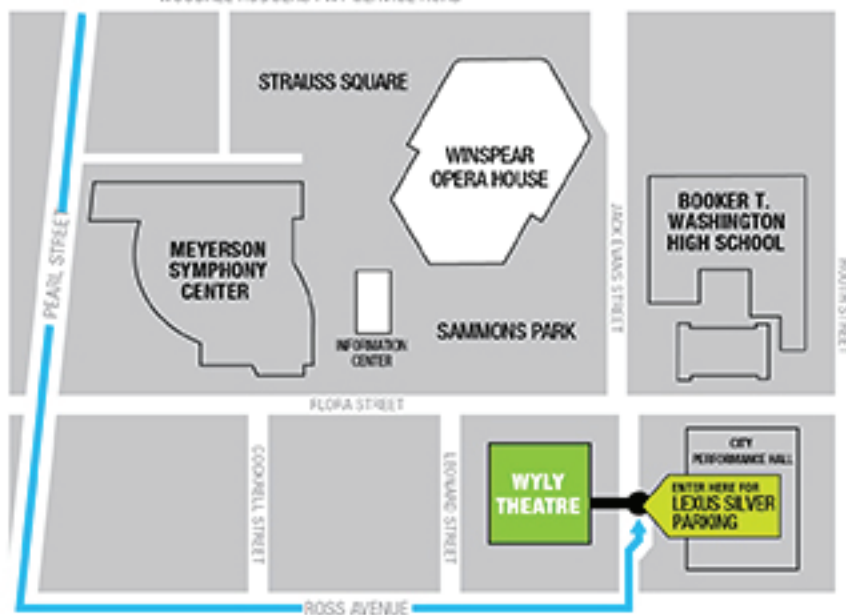

ORDER NO.

AT&T PERFORMING ARTS CENTER

WOODALL RODGERS FWY SERVICE ROAD

CONNECT. AT&T Performing Arts Center offers complimentary public Wi-Fi throughout Sammons Park, Annette Strauss Square, Winspear Opera House and Wylly Theatre.