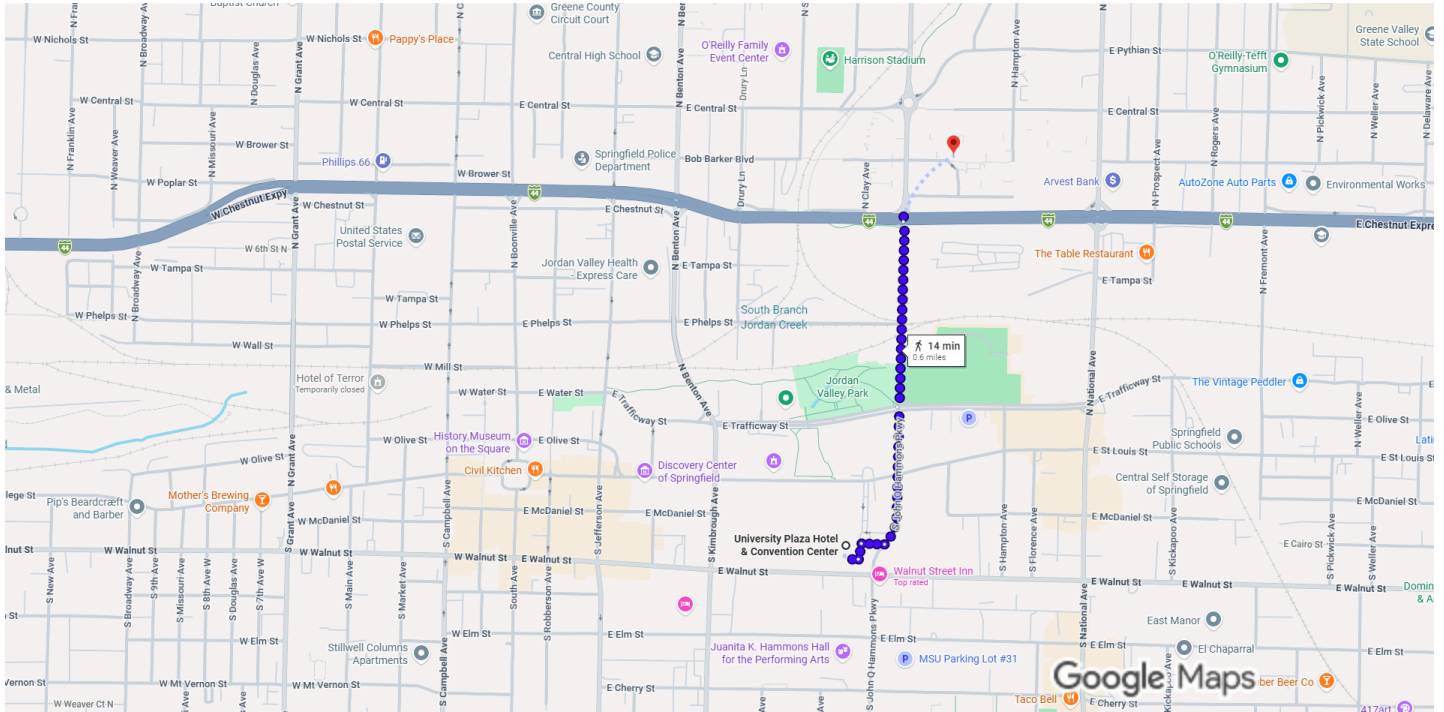

# University Plaza Hotel & Convention Center, Walk 0.6 mile, 14 min 333 S John Q Hammons Pkwy, Springfield, MO 65806 to Ozarks Technical Community College

Imagery ©2026, Map data ©2026 Google 500 ft

via S John Q Hammons Pkwy and N Sherman Pkwy 14 min  
0.6 mile

Mostly flat