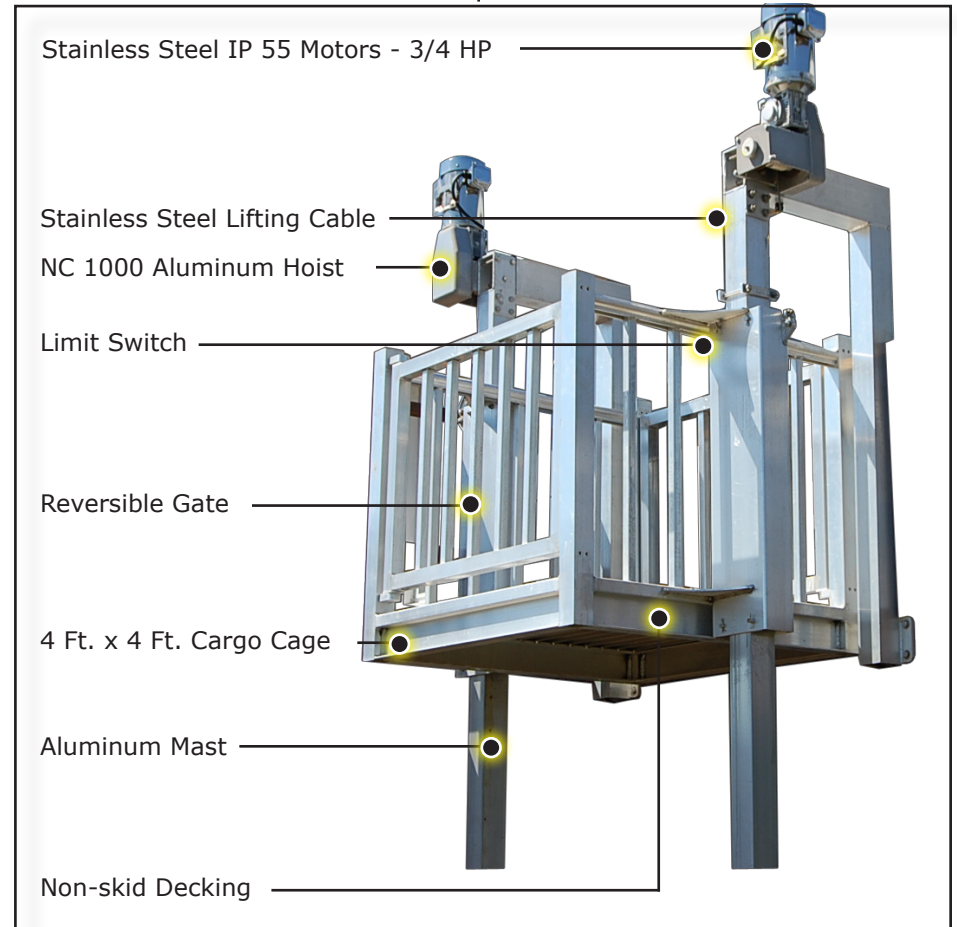

1.866.610.5438 • BEACHBUTLERCARGOLIFTS.COM

“SAVE YOUR BACK, GET A BEACH BUTLER!”™

DL 1000 CARGO LIFT

This unique lift offers:

- Transports up to 1000 lbs.
- Double drive system ensures safe/reliable operation
- Lifts at a rate of 12 feet per minute
- Convenient remote control operation
- Lockout power switch prevents unauthorized usage
- All aluminum/stainless steel construction
- Designed/engineered to operate in the elements
- Mechanical/electrical components above flood level
- *Smart Stop™* Technology - Eliminates cable fowling
- 2 and 3 story models available
- No maintenance required
- Simple and easy to use
- Backed by the **Best Warranty** in the Industry