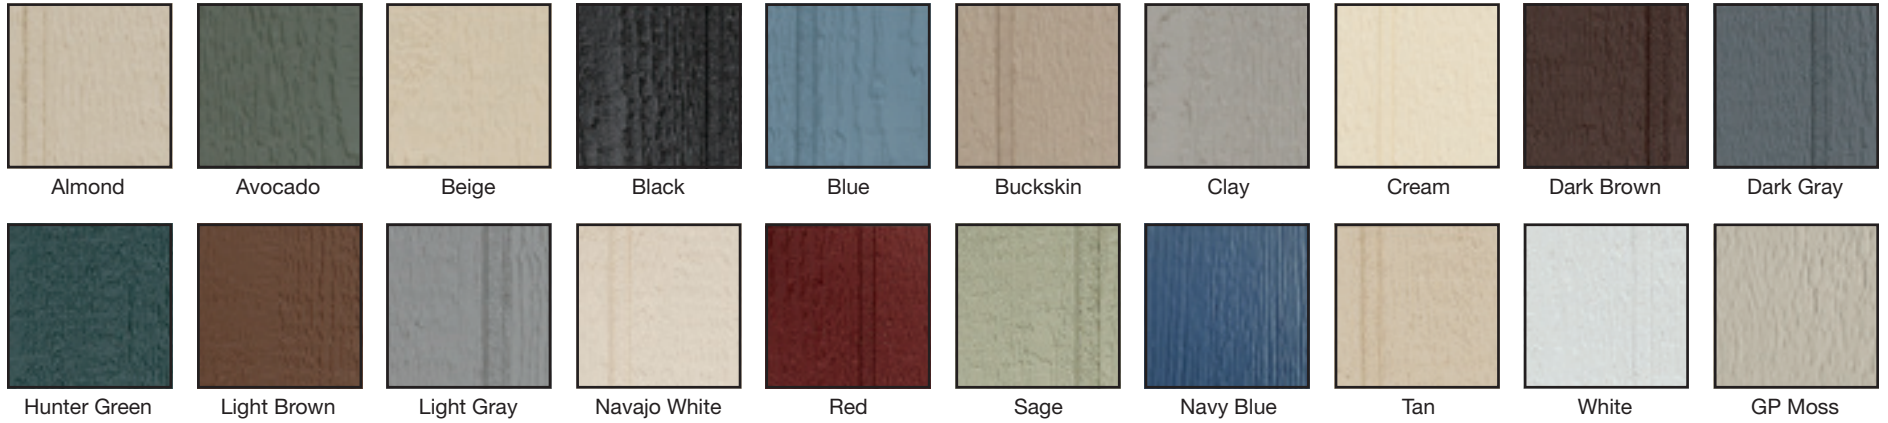

Hinges

Loft and Workbench

Dry Stacked Stone

Erie

Colorado

Other options available

Whisperwood

Paint Colors

Metal Roofing

Stain Colors

Shingle Colors

Vinyl Colors

Almond

Antique Ivory

Clay

Heritage Gray