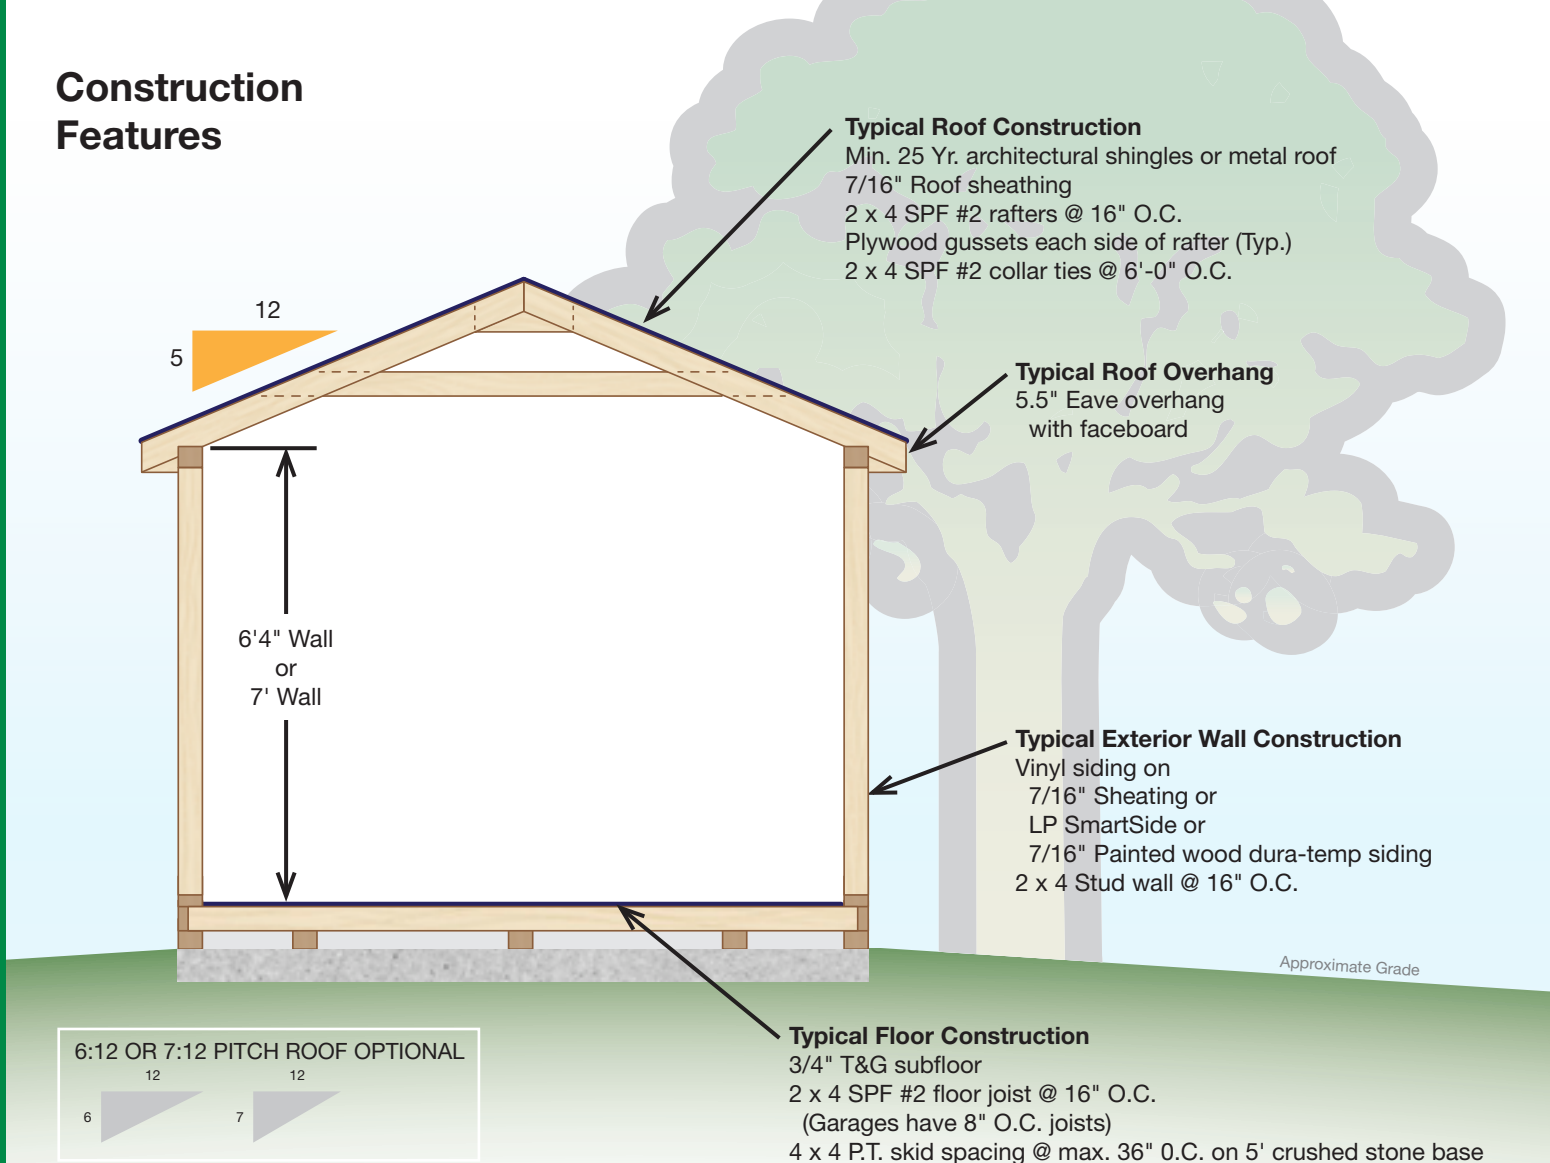

Construction Features

Skid Layout

12' x 16'
T1-11

Color: Buckskin
Trim: White
Shingles: Earthtone Cedar

12' x 20' | Vinyl

Color: White
Trim: White
Shingles: Dual Black

8' x 10'
T-1-11

Color: Sage
Trim: White
Shingles: Aged Redwood