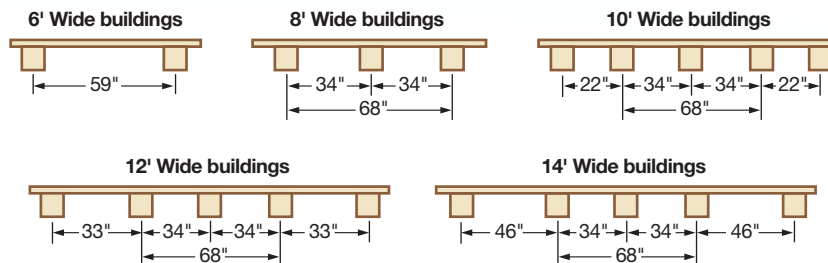

Construction Features

Skid Layout

12' x 16'
T1-11

Color: Buckskin
Trim: White
Shingles: Earthtone Cedar

12' x 20' | Vinyl

Color: White
Trim: White
Shingles: Dual Black

8' x 10'
T-1-11

Color: Sage
Trim: White
Shingles: Aged Redwood