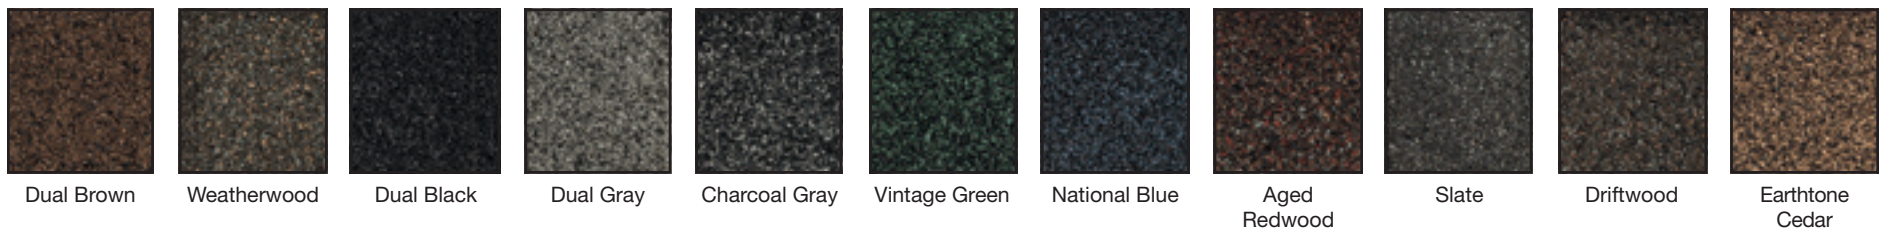

Hinges

Loft and Workbench

Dry Stacked Stone

Erie

Colorado

Other options available

Whisperwood

Paint Colors

Metal Roofing

Stain Colors

Shingle Colors

Vinyl Colors

Almond

Antique Ivory

Clay

Heritage Gray