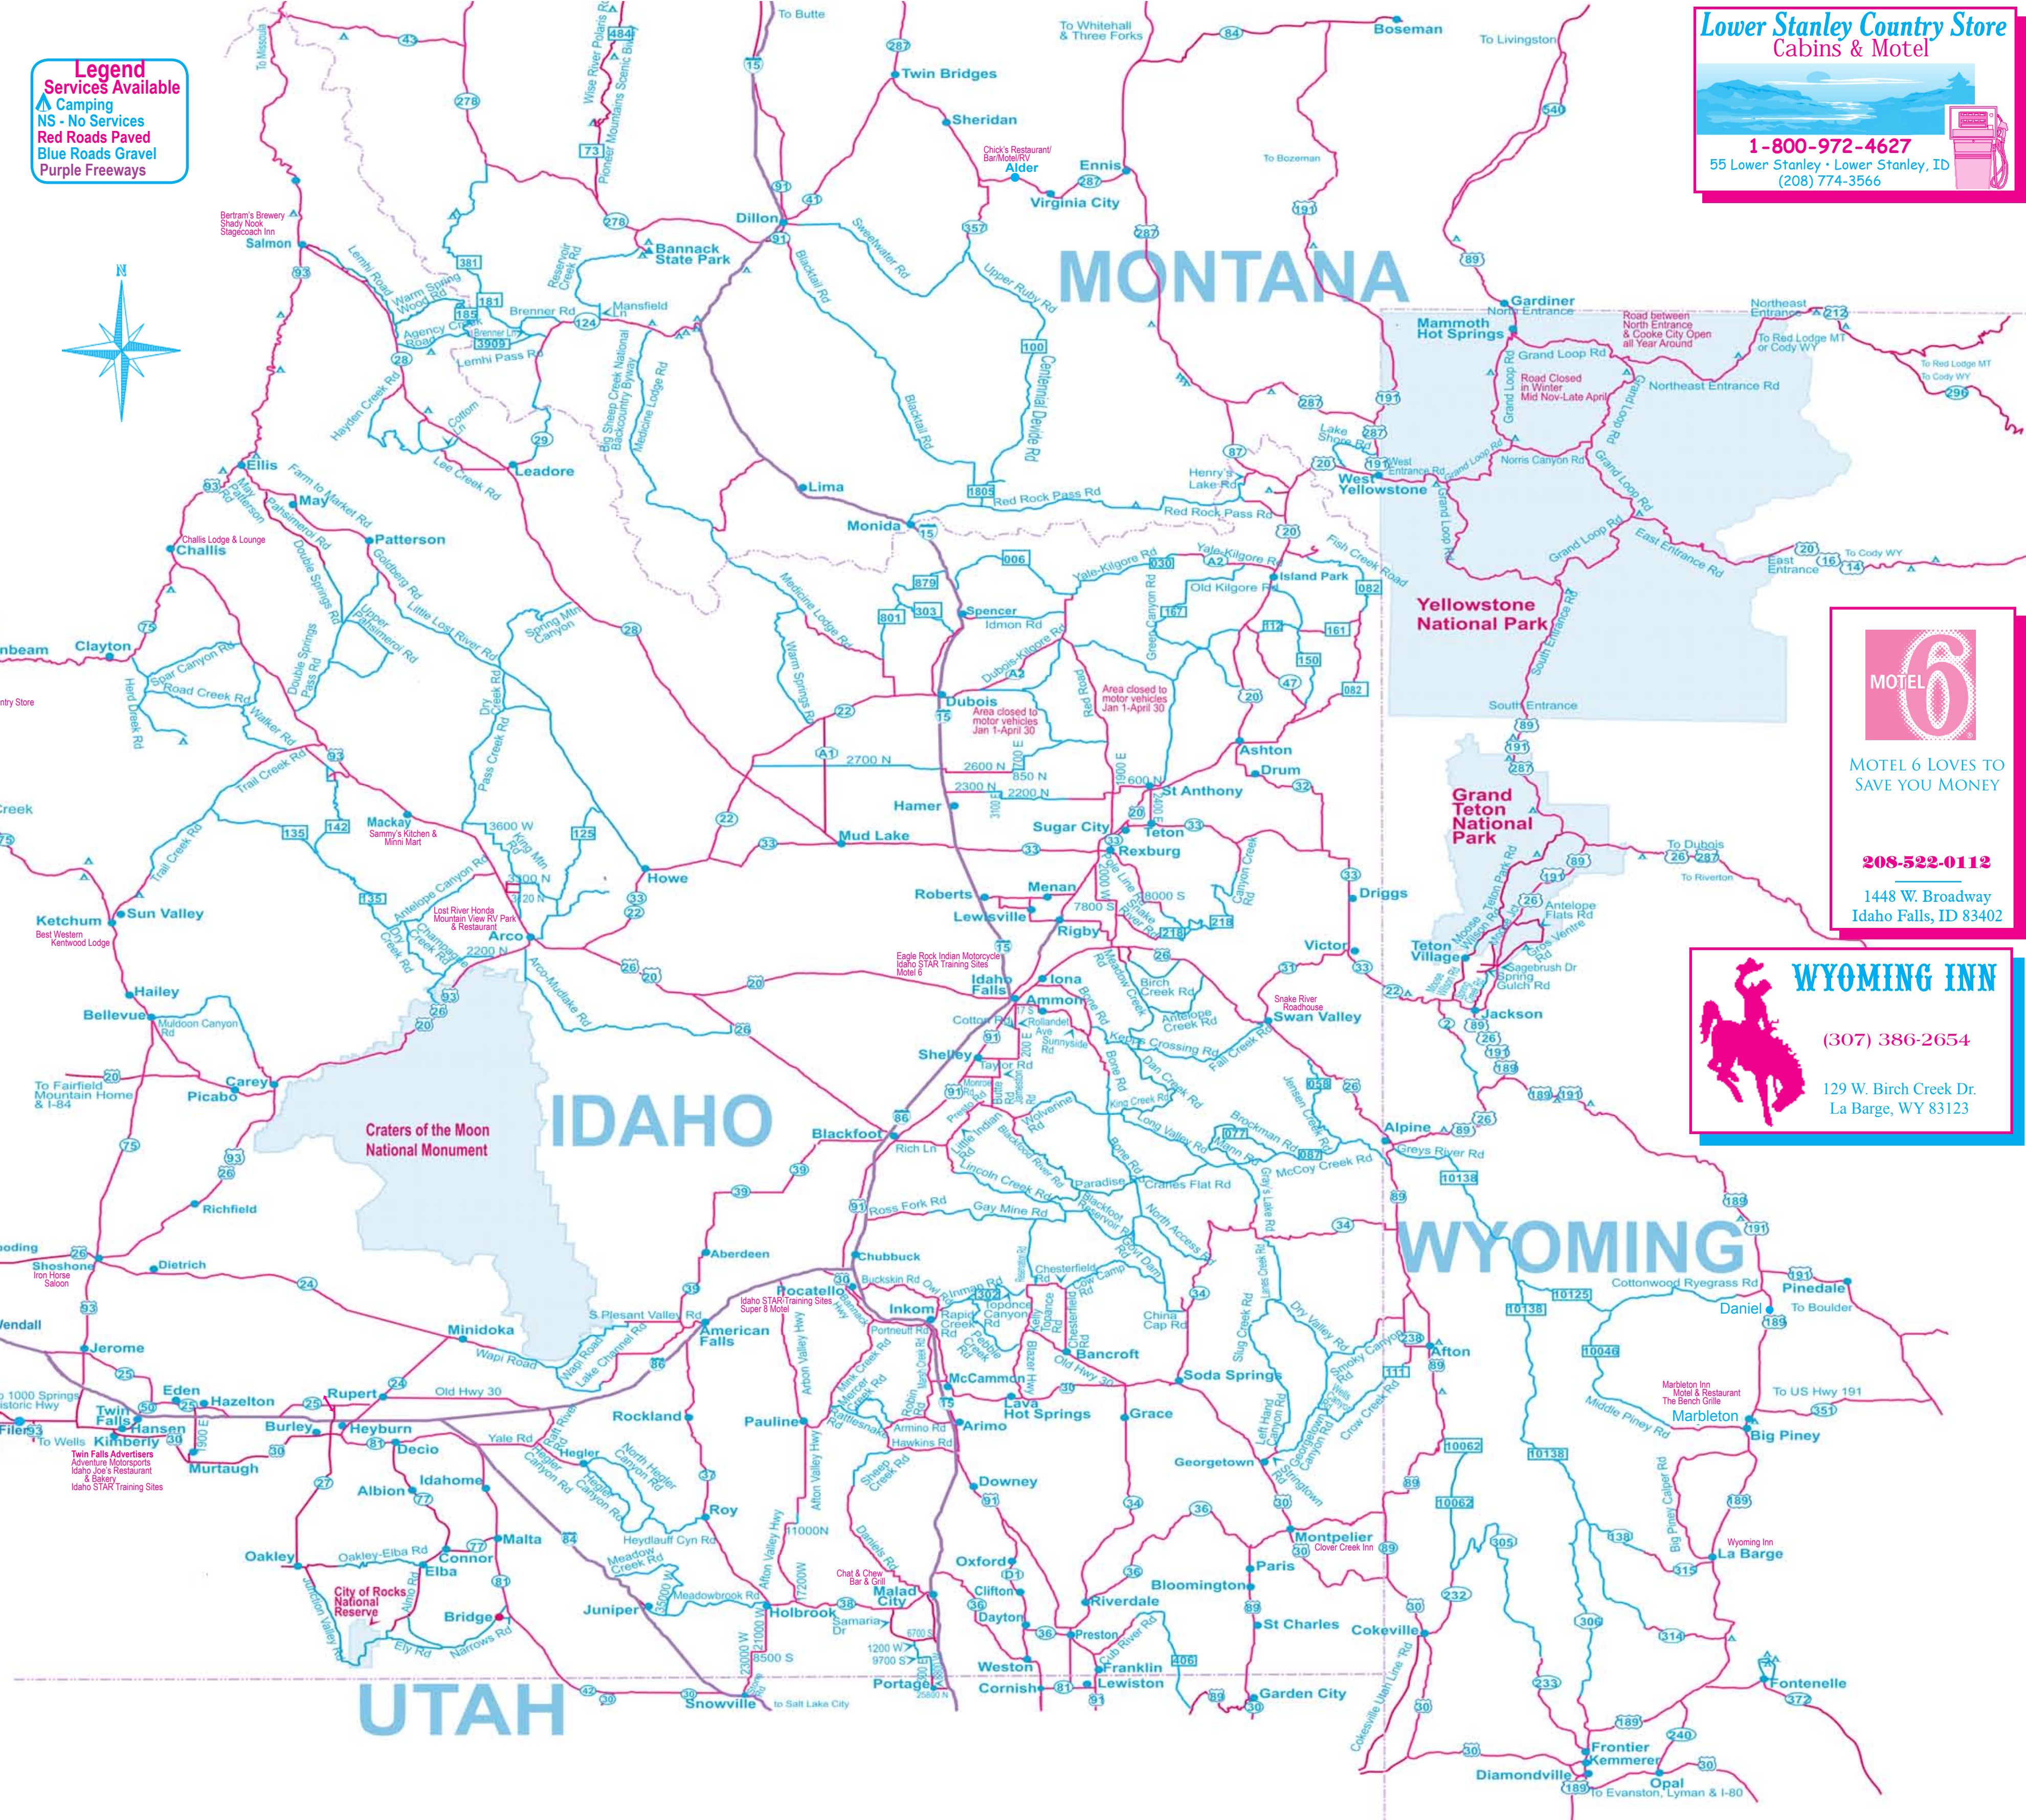

Lower Stanley Country Store
 Cabins & Motel
 1-800-972-4627
 55 Lower Stanley · Lower Stanley, ID
 (208) 774-3566

WILSON CLUB
 200 S State St
 Hagerman, Id
 1st Sat Live Music
 3rd Sat Karoke
 4th Sat Music Bingo
 Coming soon
 Wood Fired Pizza
 The oldest
 Continues run
 Bar in Id. Open
 since 1943
 208-720-6484

To "Come Ride With Us"
 Central Idaho Map

Please tell our
 advertisers you
 found them on
 the map.

Reproductions for commercial use strictly prohibited
 Copyright 2018 Come Ride With Us Motorcycle Maps™
 (541) 620-2848

Please Note: When traveling in large
 groups, our restaurants would appreciate
 to know ahead of time so they can better
 serve you.

To "Come Ride With Us"
 Central Idaho Map

IRON HORSE SALOON
 SHOSHONE
 IDAHO
 NO STRANGERS... ONLY FRIENDS THAT HAVEN'T MET