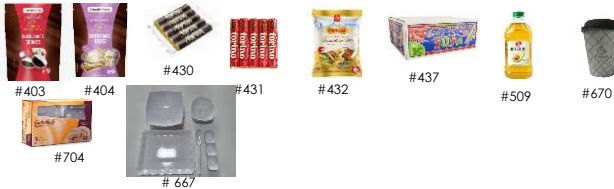

#	Item	Description	Cost	Unit Price	Qty.	Total
Plastic Tablecloths	800	66 x 72 Pre-Cut Heavy Duty Tablecloth	10 x 20 per box	$61.00	$6.10/box	1 2 3	$
	801	66 x 90 Pre-Cut Heavy Duty Tablecloth	10 x 20 per box	$61.00	$6.10/box	1 2 3	$
	802	66 x 108 Pre-Cut Heavy Duty Tablecloth	10 x16 per box	$61.00	$6.10/box	1 2 3	$
	803	66 x 120 Pre-Cut Heavy Duty Tablecloth	10 x14 per box	$61.00	$6.10/box	1 2 3	$
	804	66 x 140 Pre-Cut Heavy Duty Tablecloth	10 x12 per box	$61.00	$6.10/box	1 2 3	$
	805	66 x 160 Pre-Cut Heavy Duty Tablecloth	10 x10 per box	$61.00	$6.10/box	1 2 3	$
	806	66 x 180 Pre-Cut Heavy Duty Tablecloth	10 x 8 per box	$61.00	$6.10/box	1 2 3	$
	807	60 x 90 Extra Heavy Duty Tablecloth Roll	apx 105 pcs	$43.25		1 2 3	$
	808	60 x 108 Extra Heavy Duty Tablecloth Roll	aprx 88 pcs	$43.25		1 2 3	$
	809	70 x 120 Extra Heavy Duty Tablecloth Roll	aprx 68 pcs	$43.25		1 2 3	$
	810	70 x 144 Extra Heavy Duty Tablecloth Roll	aprx 56 pcs	$43.25		1 2 3	$
811	70 x 700 Extra Heavy Duty Tablecloth Roll	70 x 700 - non-perforated	$43.25		1 2 3	$	
Household	848	Lieber's Sack-n-Boil Veg. Bags	24 x 8 per bag	$33.25	$1.38/bag	1 2 3 4	$
	849	Thank You Plastic Shopping Bags	400 bags per case	$18.25		1 2 3 4	$
	850	Bread Bags - Bakery Style	700 bags	$10.50		1 2 3 4	$
	851	Plastimade Zip n' Close Sandwich Bags	6 boxes x 100 count	$12.00	$2.00/box	1 2 3 4	$
	852	Plastimade Zip n' Close 1 Gallon Storage Bags	6 boxes x 40 count	$13.00	$2.16/box	1 2 3 4	$
	853	Plastimade Zip n' Close 2 Gallon Challah Bags	6 boxes x 36 count	$15.75	$2.62/box	1 2 3 4	$
	854	Garbage Bags - 13 Gallon - Heavy Duty - Black	250 bags per case	$19.50		1 2 3 4	$
	855	Garbage Bags - 13 Gallon - Heavy Duty - Drawstring White	200 bags per case	$14.75		1 2 3 4	$
	856	Garbage Bags - 33 Gallon - Heavy Duty	150 bags per case	$18.75		1 2 3 4	$
	857	Garbage Bags - 33 Gallon - Heavy Duty - Drawstring Black	100 count	$18.25		1 2 3 4	$
	858	Garbage Bags - 13 Gallon - Heavy Duty - Drawstring Black	200 bags per case	$21.25		1 2 3 4	$
	859	Garbage Bags - 4 Gallon - Heavy Duty - Drawstring	200 bags per case	$7.50		1 2 3 4	$
	860	Ohr Candles - 3 hour	8 boxes x 72 candles	$33.75	$4.21/box	1 2 3	$
	861	Ohr Deluxe Candles - 4 hour	8 boxes x 72 candles	$44.25	$5.53/box	1 2 3	$
	862	Neronim Candles (Glass Inserts) - 4 hour	12 boxes x 72 candles	$82.00	$6.83/box	1 2 3	$
	863	Ner Mitzva Tea Lights	200 Pack	$6.75		1 2 3	$
	864	Palisades Parchment Paper	6 rolls 12" x 50 feet	$18.75	$3.12/roll	1 2 3	$
	865	Pizza Maker Parchment Paper	5 x 20 per box	$17.50	$3.50/box	1 2 3	$
	866	Vinyl powder free Gloves - M	10 boxes x 100 count	$18.00	$1.80/box	1 2 3	$
	867	Vinyl powder free Gloves - L	10 boxes x 100 count	$18.00	$1.80/box	1 2 3	$
868	Scotties Tissues	20 x 126 count	$21.00	$1.05/box	1 2 3	$	
869	Laura Stein Linen Feel Disposable Guest Towel Napkins	6 x 50 count	$20.00	$3.33/pkg	1 2 3	$	
870	Palmolive Dish Soap with Heimishe Hechsher **New Item**	10 x 25 oz bottles	$29.50	$2.95/bottle	1 2 3	$	

R' U. Eckstein
Badatz Eidah Chareidis
Skvere Bais Din
Star-K
Tarnopol
Volover
Nirbater
Mechon L'Horaya of Monsey
R' Weissmandel
Hisachdus Harabonim
R' Binyomin Gruber

Please place your order by _____
Pickup is scheduled for _____