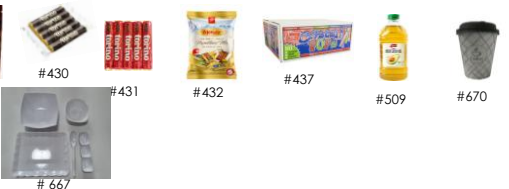

#	Item	Description	Cost	Unit Price	Qty.	Total
Plastic Tablecloths	800	66 x 72 Pre-Cut Heavy Duty Tablecloth	10 x 20 per box	$61.00	$6.10/box	1 2 3	$
	801	66 x 90 Pre-Cut Heavy Duty Tablecloth	10 x 20 per box	$61.00	$6.10/box	1 2 3	$
	802	66 x 108 Pre-Cut Heavy Duty Tablecloth	10 x16 per box	$61.00	$6.10/box	1 2 3	$
	803	66 x 120 Pre-Cut Heavy Duty Tablecloth	10 x14 per box	$61.00	$6.10/box	1 2 3	$
	804	66 x 140 Pre-Cut Heavy Duty Tablecloth	10 x12 per box	$61.00	$6.10/box	1 2 3	$
	805	66 x 160 Pre-Cut Heavy Duty Tablecloth	10 x10 per box	$61.00	$6.10/box	1 2 3	$
	806	66 x 180 Pre-Cut Heavy Duty Tablecloth	10 x 8 per box	$61.00	$6.10/box	1 2 3	$
	807	60 x 90 Extra Heavy Duty Tablecloth Roll	aprx 105 pcs	$43.25		1 2 3	$
	808	60 x 108 Extra Heavy Duty Tablecloth Roll	aprx 88 pcs	$43.25		1 2 3	$
	809	70 x 120 Extra Heavy Duty Tablecloth Roll	aprx 68 pcs	$43.25		1 2 3	$
	810	70 x 144 Extra Heavy Duty Tablecloth Roll	aprx 56 pcs	$43.25		1 2 3	$
811	70 x 700 Extra Heavy Duty Tablecloth Roll	70 x 700 - non-perforated	$43.25		1 2 3	$	
Household	848	Lieber's Sack-n-Boil Veg. Bags	24 x 8 per bag	$33.25	$1.38/bag	1 2 3 4	$
	849	Thank You Plastic Shopping Bags	400 bags per case	$18.25		1 2 3 4	$
	850	Bread Bags - Bakery Style	700 bags	$10.50		1 2 3 4	$
	851	Plastimade Zip n' Close Sandwich Bags	6 boxes x 100 count	$12.00	$2.00/box	1 2 3 4	$
	852	Plastimade Zip n' Close 1 Gallon Storage Bags	6 boxes x 40 count	$13.00	$2.16/box	1 2 3 4	$
	853	Plastimade Zip n' Close 2 Gallon Challah Bags	6 boxes x 36 count	$15.75	$2.62/box	1 2 3 4	$
	854	Garbage Bags - 13 Gallon - Heavy Duty - Black	250 bags per case	$19.50		1 2 3 4	$
	855	Garbage Bags - 13 Gallon - Heavy Duty - Drawstring White	200 bags per case	$14.75		1 2 3 4	$
	856	Garbage Bags - 33 Gallon - Heavy Duty	150 bags per case	$18.75		1 2 3 4	$
	857	Garbage Bags - 33 Gallon - Heavy Duty - Drawstring Black	100 count	$18.25		1 2 3 4	$
	858	Garbage Bags - 13 Gallon - Heavy Duty - Drawstring Black	200 bags per case	$21.25		1 2 3 4	$
	859	Garbage Bags - 4 Gallon - Heavy Duty - Drawstring	200 bags per case	$7.50		1 2 3 4	$
	860	Ohr Candles - 3 hour	8 boxes x 72 candles	$33.75	$4.21/box	1 2 3	$
	861	Ohr Deluxe Candles - 4 hour	8 boxes x 72 candles	$44.25	$5.53/box	1 2 3	$
	862	Neronim Candles (Glass Inserts) - 4 hour	12 boxes x 72 candles	$82.00	$6.83/box	1 2 3	$
	863	Ner Mitzva Tea Lights	200 Pack	$6.75		1 2 3	$
	864	Palisades Parchment Paper	6 rolls 12" x 50 feet	$18.75	$3.12/roll	1 2 3	$
	865	Pizza Maker Parchment Paper	5 x 20 per box	$17.50	$3.50/box	1 2 3	$
	866	Vinyl powder free Gloves - M	10 boxes x 100 count	$18.00	$1.80/box	1 2 3	$
	867	Vinyl powder free Gloves - L	10 boxes x 100 count	$18.00	$1.80/box	1 2 3	$
868	Scotties Tissues	20 x 126 count	$21.00	$1.05/box	1 2 3	$	
869	Laura Stein Linen Feel Disposable Guest Towel Napkins	6 x 50 count	$20.00	$3.33/pkg	1 2 3	$	
870	Palmolive Dish Soap with Heimishe Hechsher **New Item**	10 x 25 oz bottles	$29.50	$2.95/bottle	1 2 3	$	

Please place your order by Sunday, March 2nd

Pickup scheduled tentatively approx. 3 weeks before Pesach - last week of March