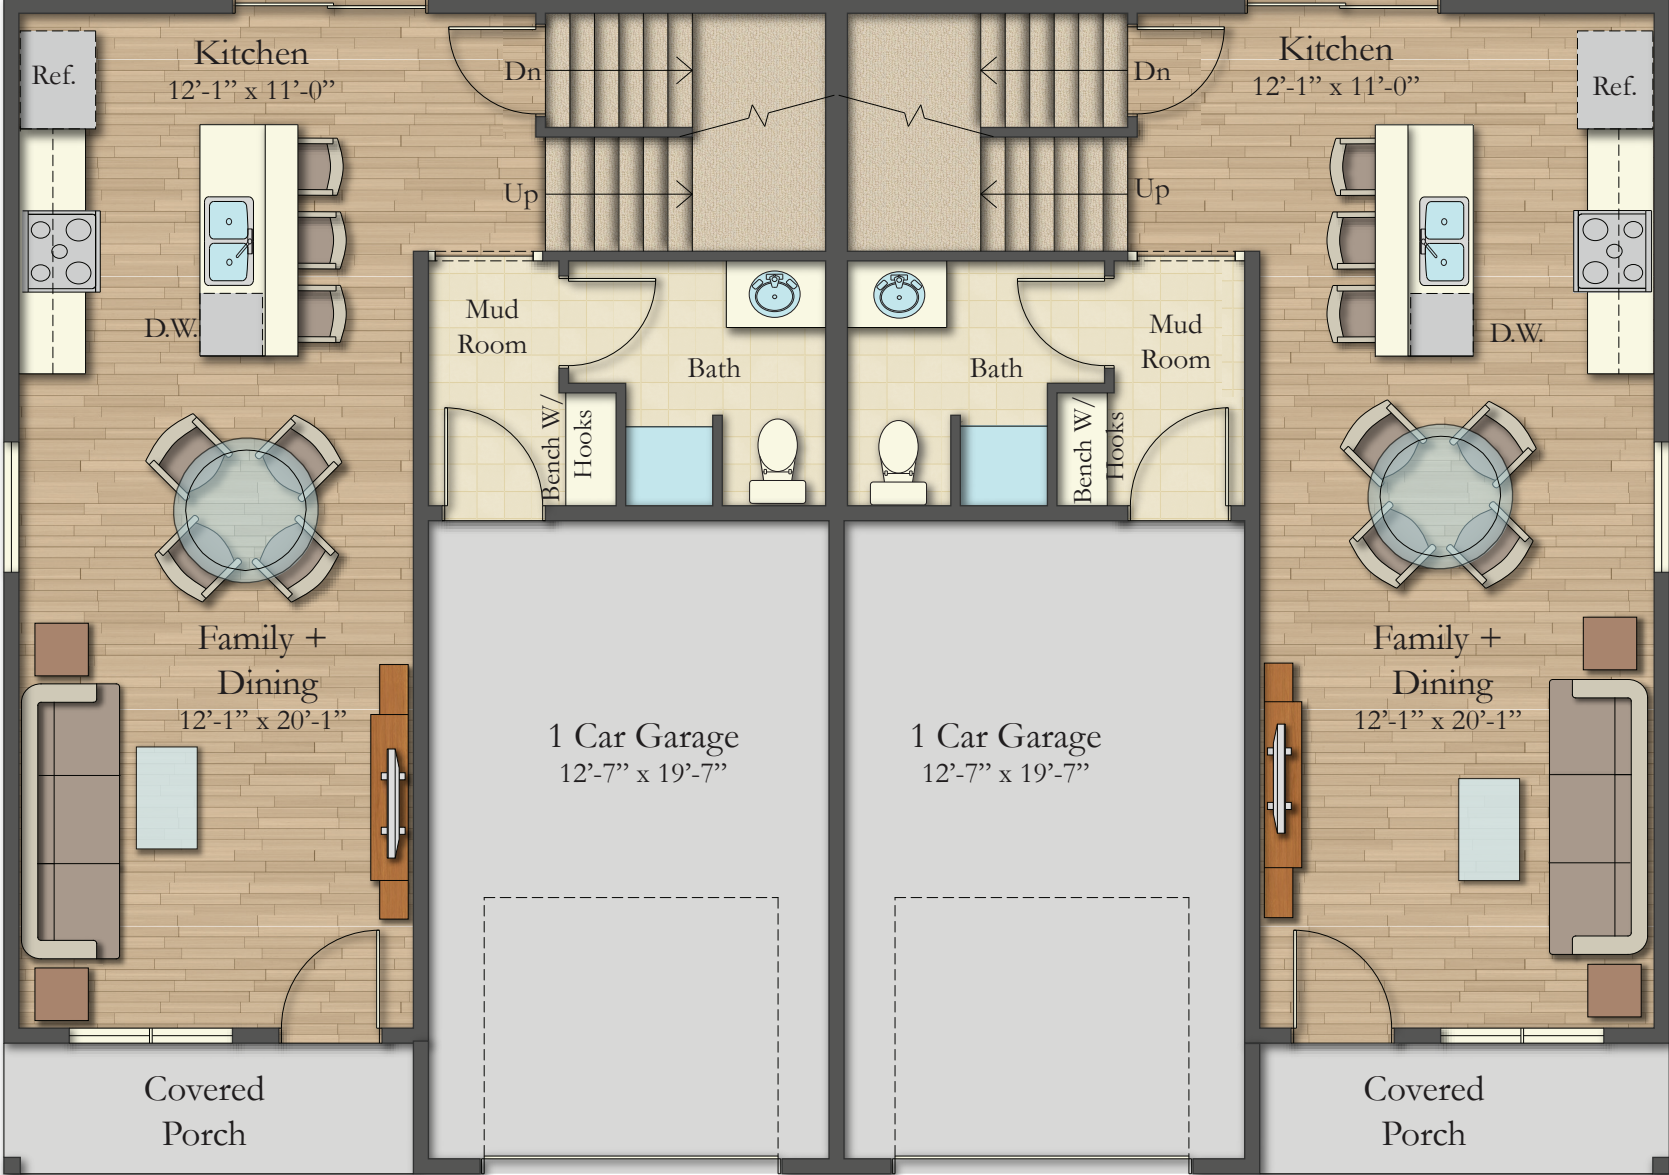

Bluebell Duplex 1,266 Sq Ft

Main Floor

Second Floor

Basement Floor