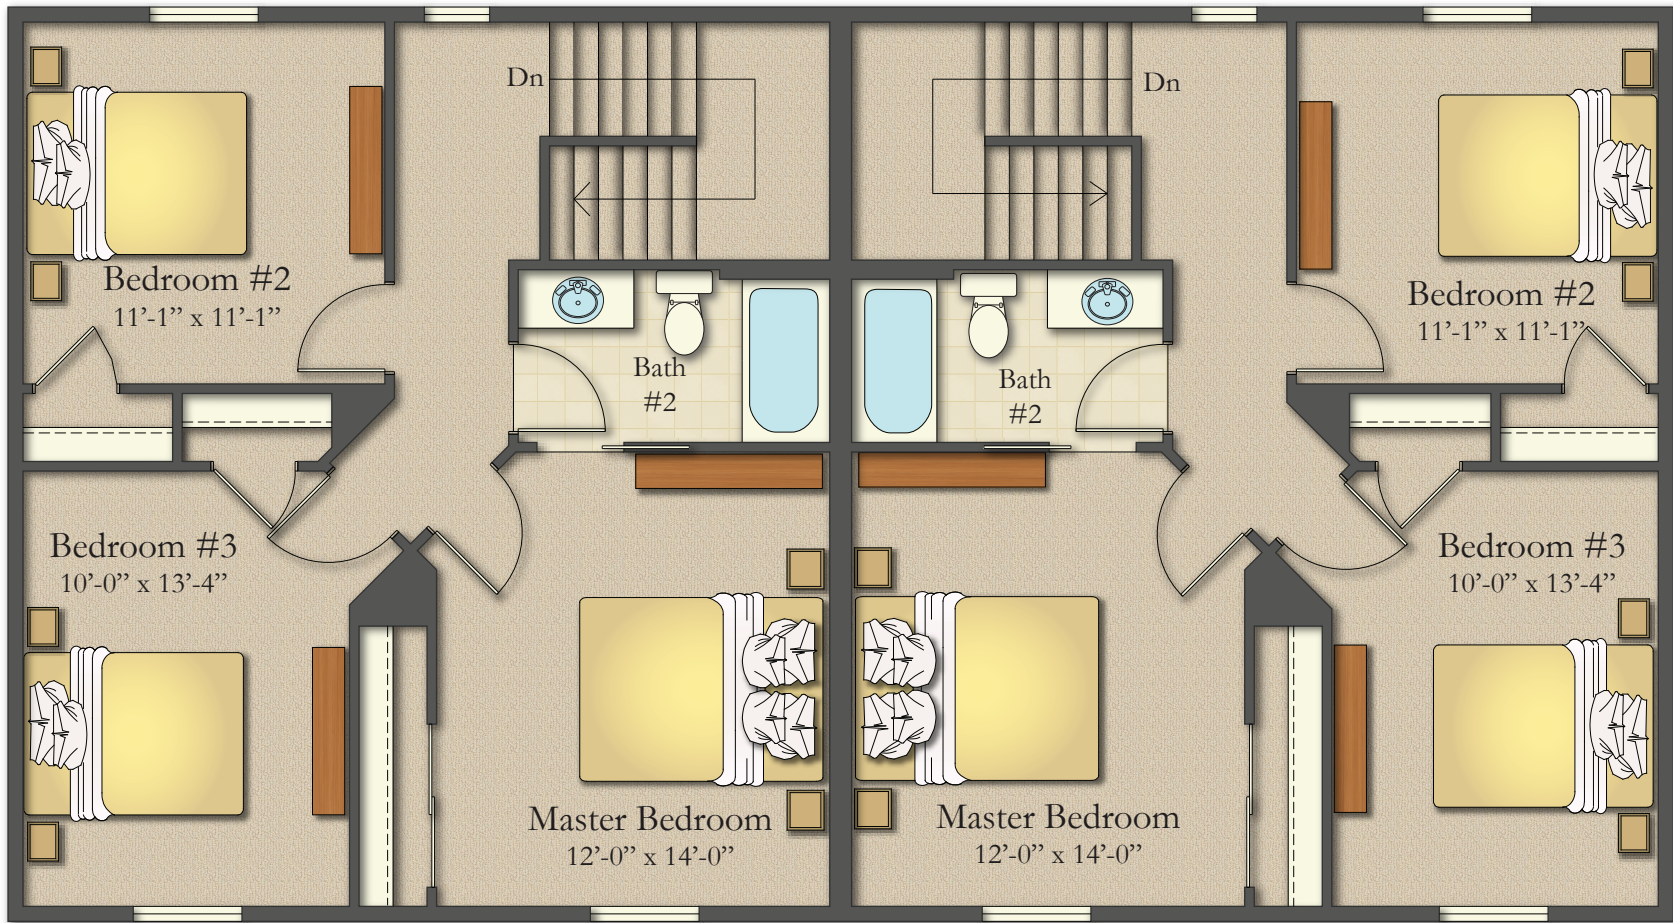

Bluebell Duplex 1,266 Sq Ft

Main Floor

Second Floor

Basement Floor