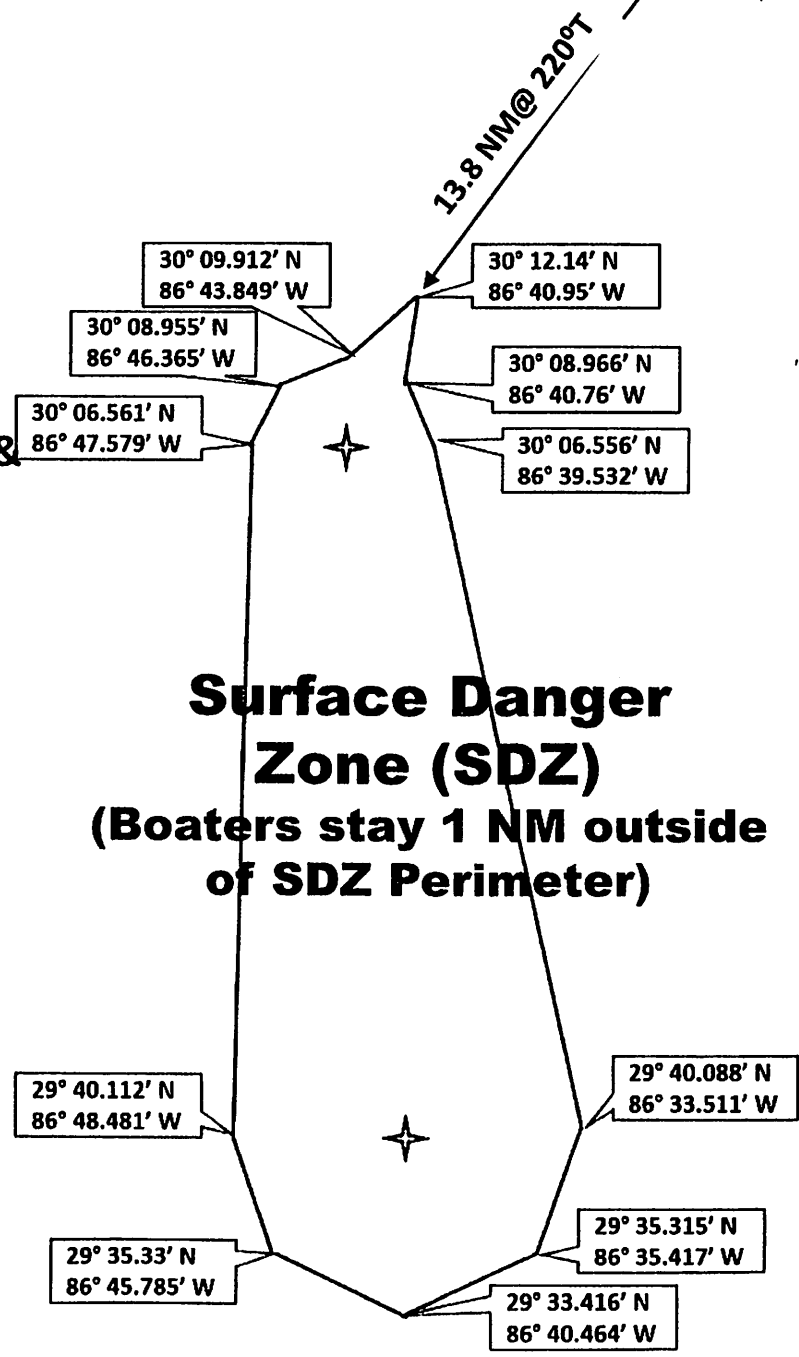

Mariner's Handout

US Air Force Mission

Approx Dates: 11-14 Jun 2024

Approx: 0800-1300 hours

POC: Eglin JTTOCC 850-882-5800;

Hail: Marine band VHF Channel 16 &

Upper Side Band 2182KHz

Call Sign Wolfcall

Reference JON AFZC0326

Contact Range Clearance vessels

MB VHF Ch 82a

Date of Latest update: 23 May 24

Surface Danger Zone (SDZ)

(Boaters stay 1 NM outside of SDZ Perimeter)