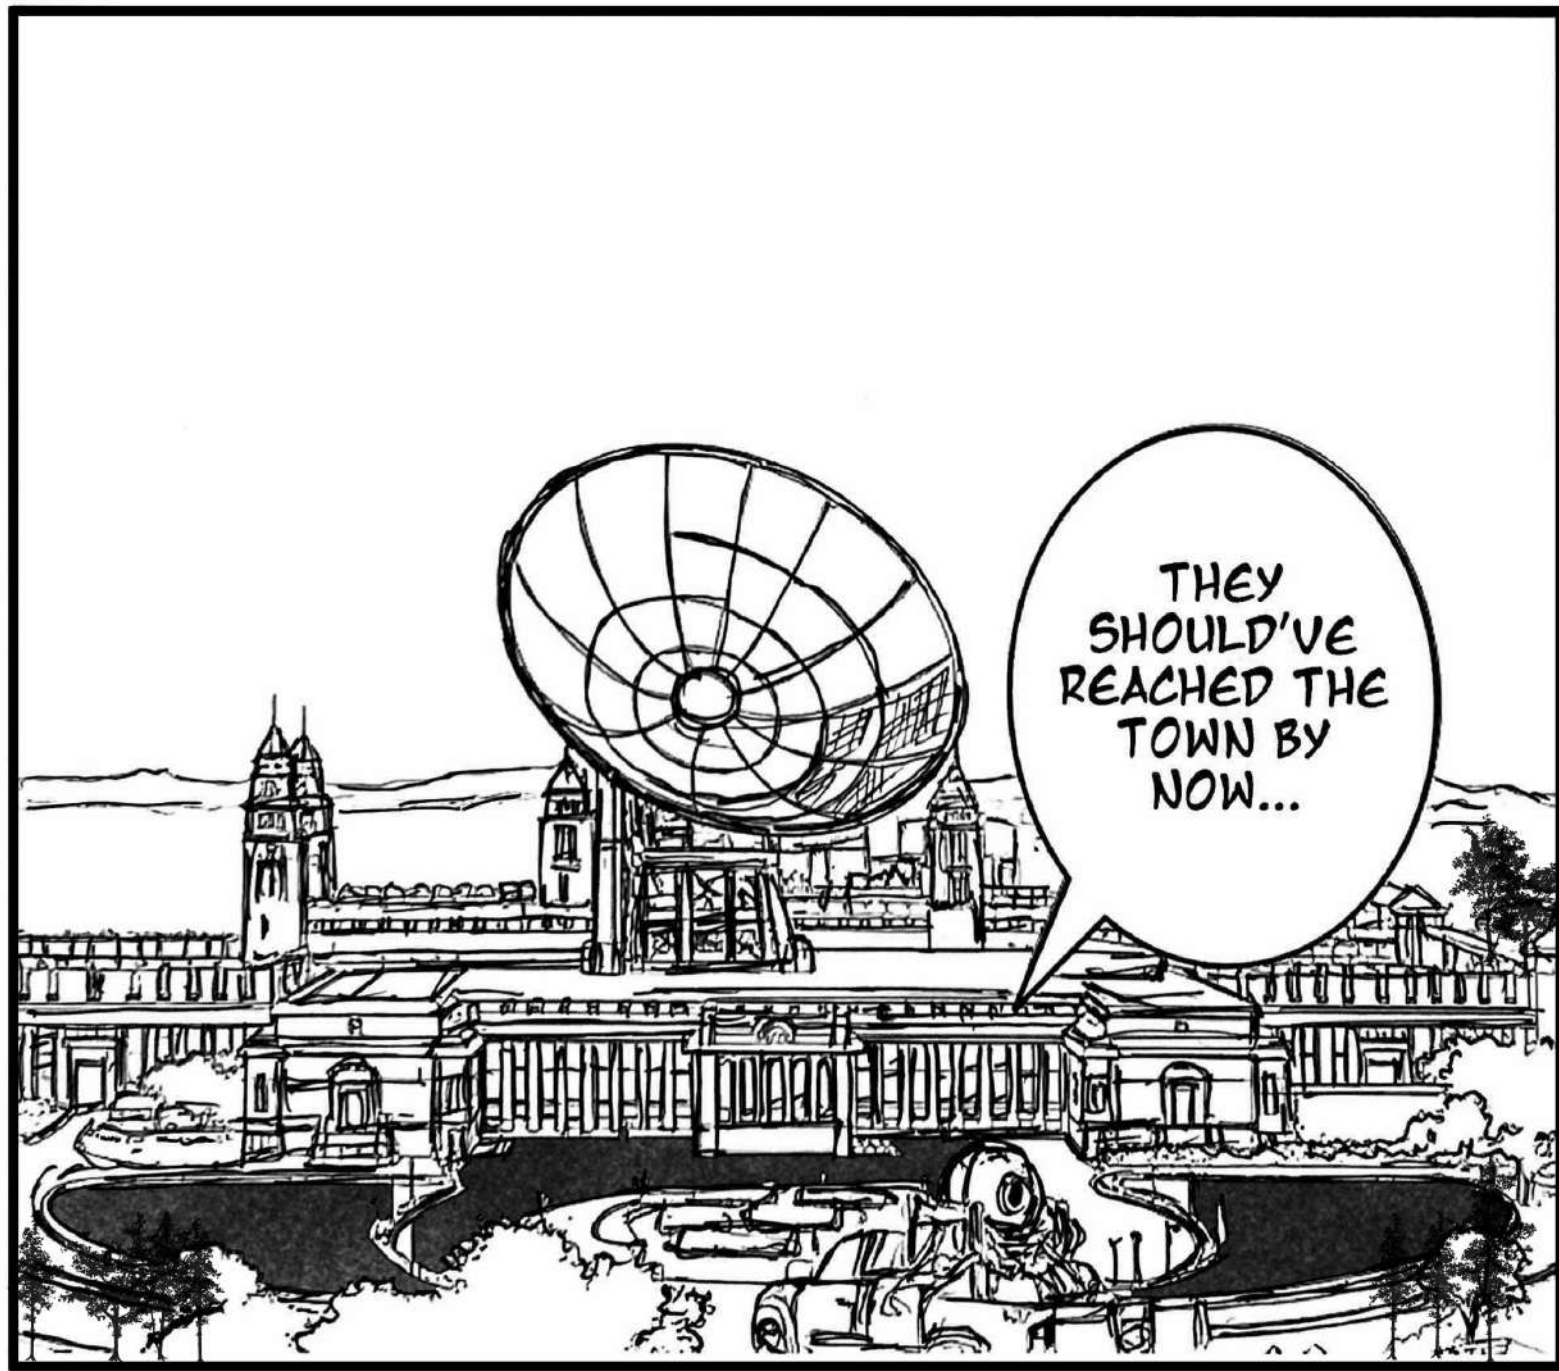

THEY
SHOULD'VE
REACHED THE
TOWN BY
NOW...