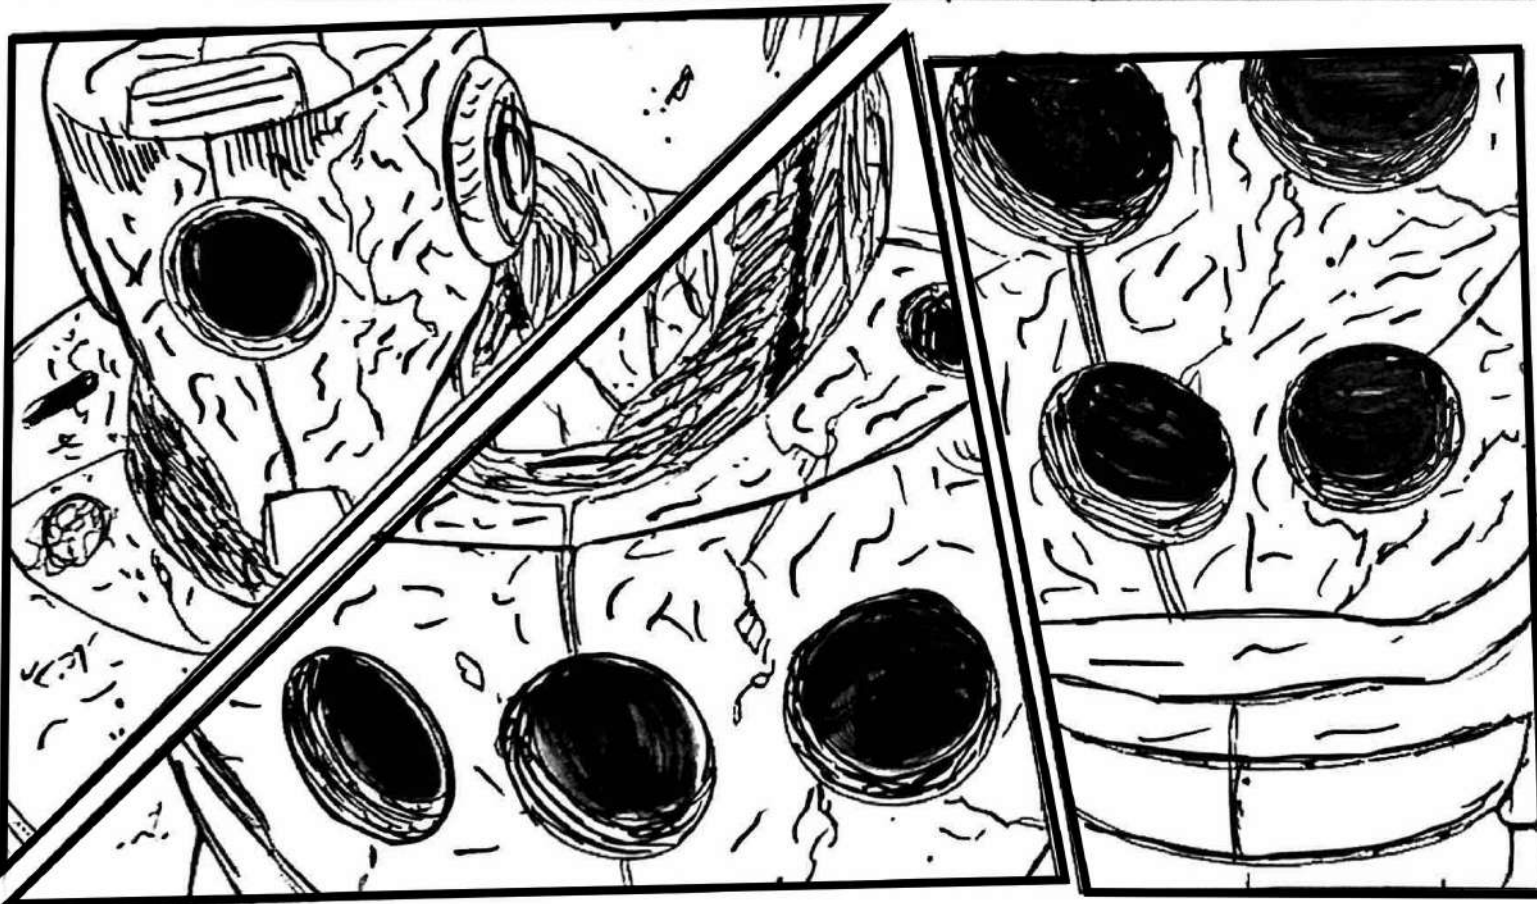

A black and white manga-style illustration of a woman's face. She has long, dark hair and wide, staring eyes. A single drop of sweat is visible on her forehead. Her expression is one of shock or realization.

SO THAT MEANS... THOSE
HOLLOW SPACES ON ITS
BODY...

A black and white manga-style illustration of the same woman's face as in the first panel. She has the same shocked expression, with wide eyes and a single drop of sweat on her forehead.

THEY'RE ALL PORTS
FOR THE LIVESTONES.