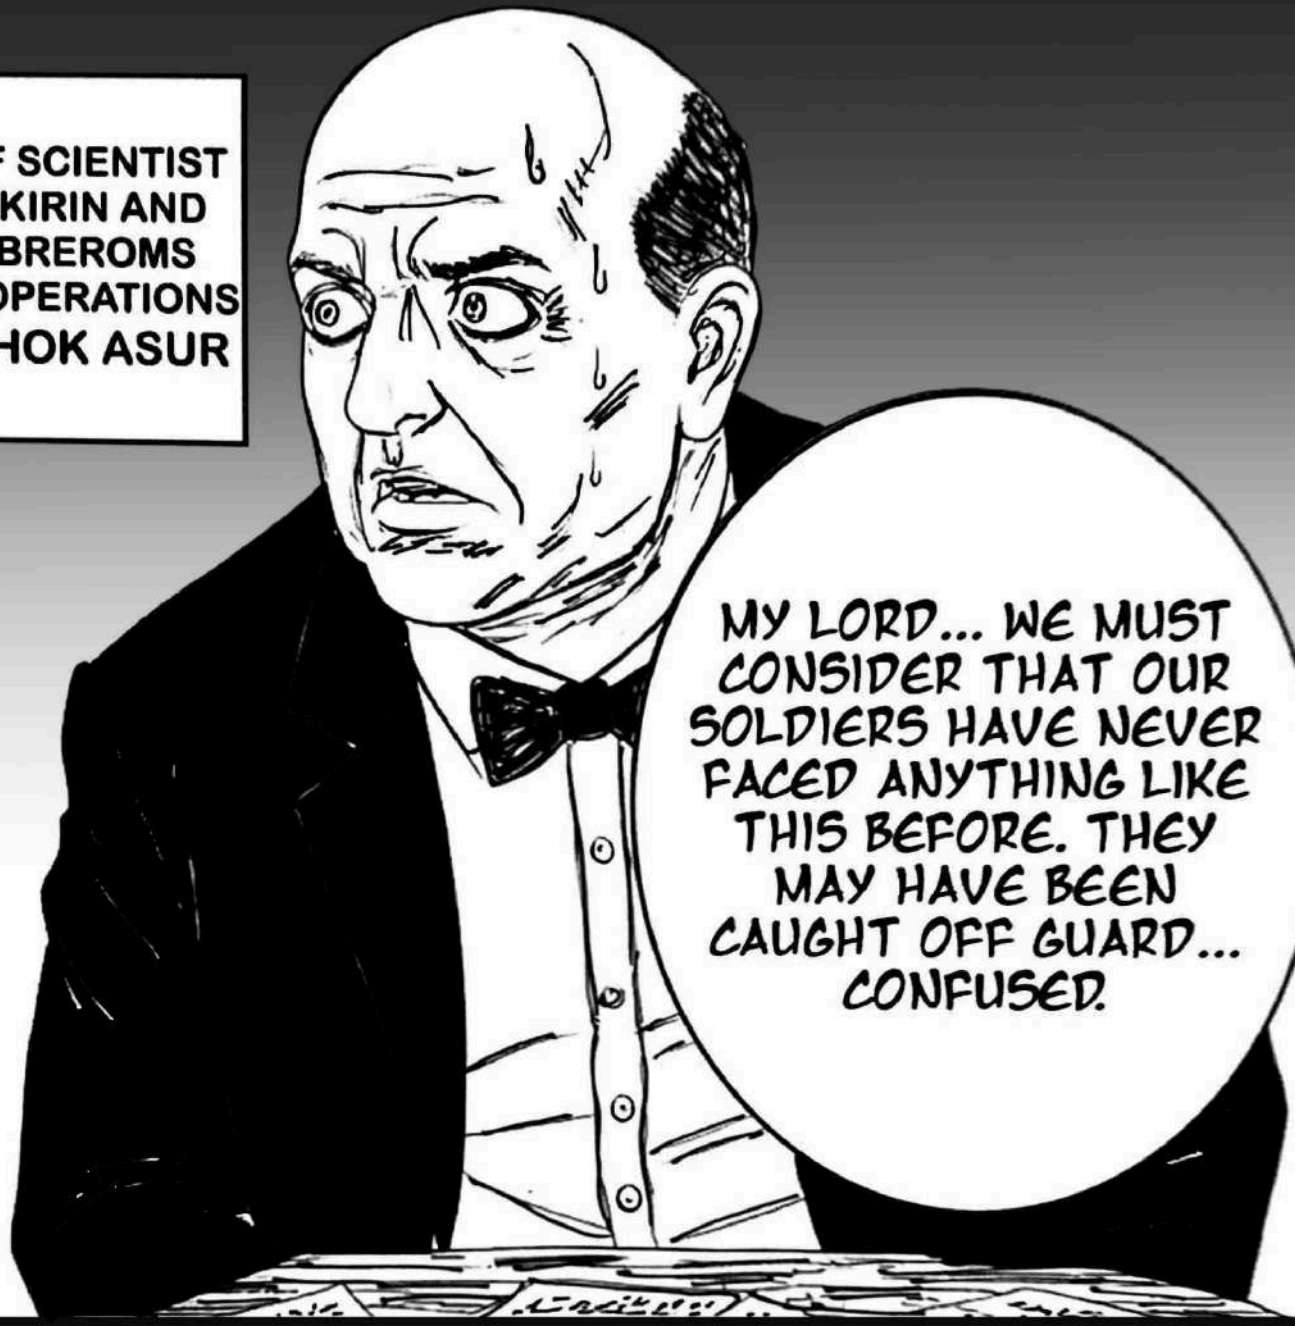

#003

CELESTIAN CENTRAL

SO THIS IS
IT... WE'RE
ABOUT TO
KNOCK ON
THE DEVIL'S
DOOR.

THEY MADE
KIRIN LOOK LIKE
NOTHING MORE
THAN A SHADOW

DECADES
OF TRAINING ALL
FOR NOTHING..

..OR ARE THEY
TRYING TO
BECOME ANOTHER
EDVAR? TELL ME,
AIESHOK- WHAT
DO YOU MAKE OF
THIS?

CHIEF SCIENTIST
FOR KIRIN AND
CELBREROMS
UNIT OPERATIONS
AIESHOK ASUR

MY LORD... WE MUST
CONSIDER THAT OUR
SOLDIERS HAVE NEVER
FACED ANYTHING LIKE
THIS BEFORE. THEY
MAY HAVE BEEN
CAUGHT OFF GUARD...
CONFUSED.

GRIP!

**SUPREME RULER OF
CELESTIA - MATEW FESTO**

HHMHMM

MY LORD... MY CALCULATIONS AREN'T PRODUCING A STABLE NETTING. THE FALLEN UNIT HAS CREATED A VOID, AND THE CURRENT BALANCE IS ONLY TEMPORARY.

A FEW MORE FAILURES COULD TRIGGER AN UNCONTROLLED RELEASE OF BROM ENERGY. HOW SHALL WE PROCEED, MY LORD?