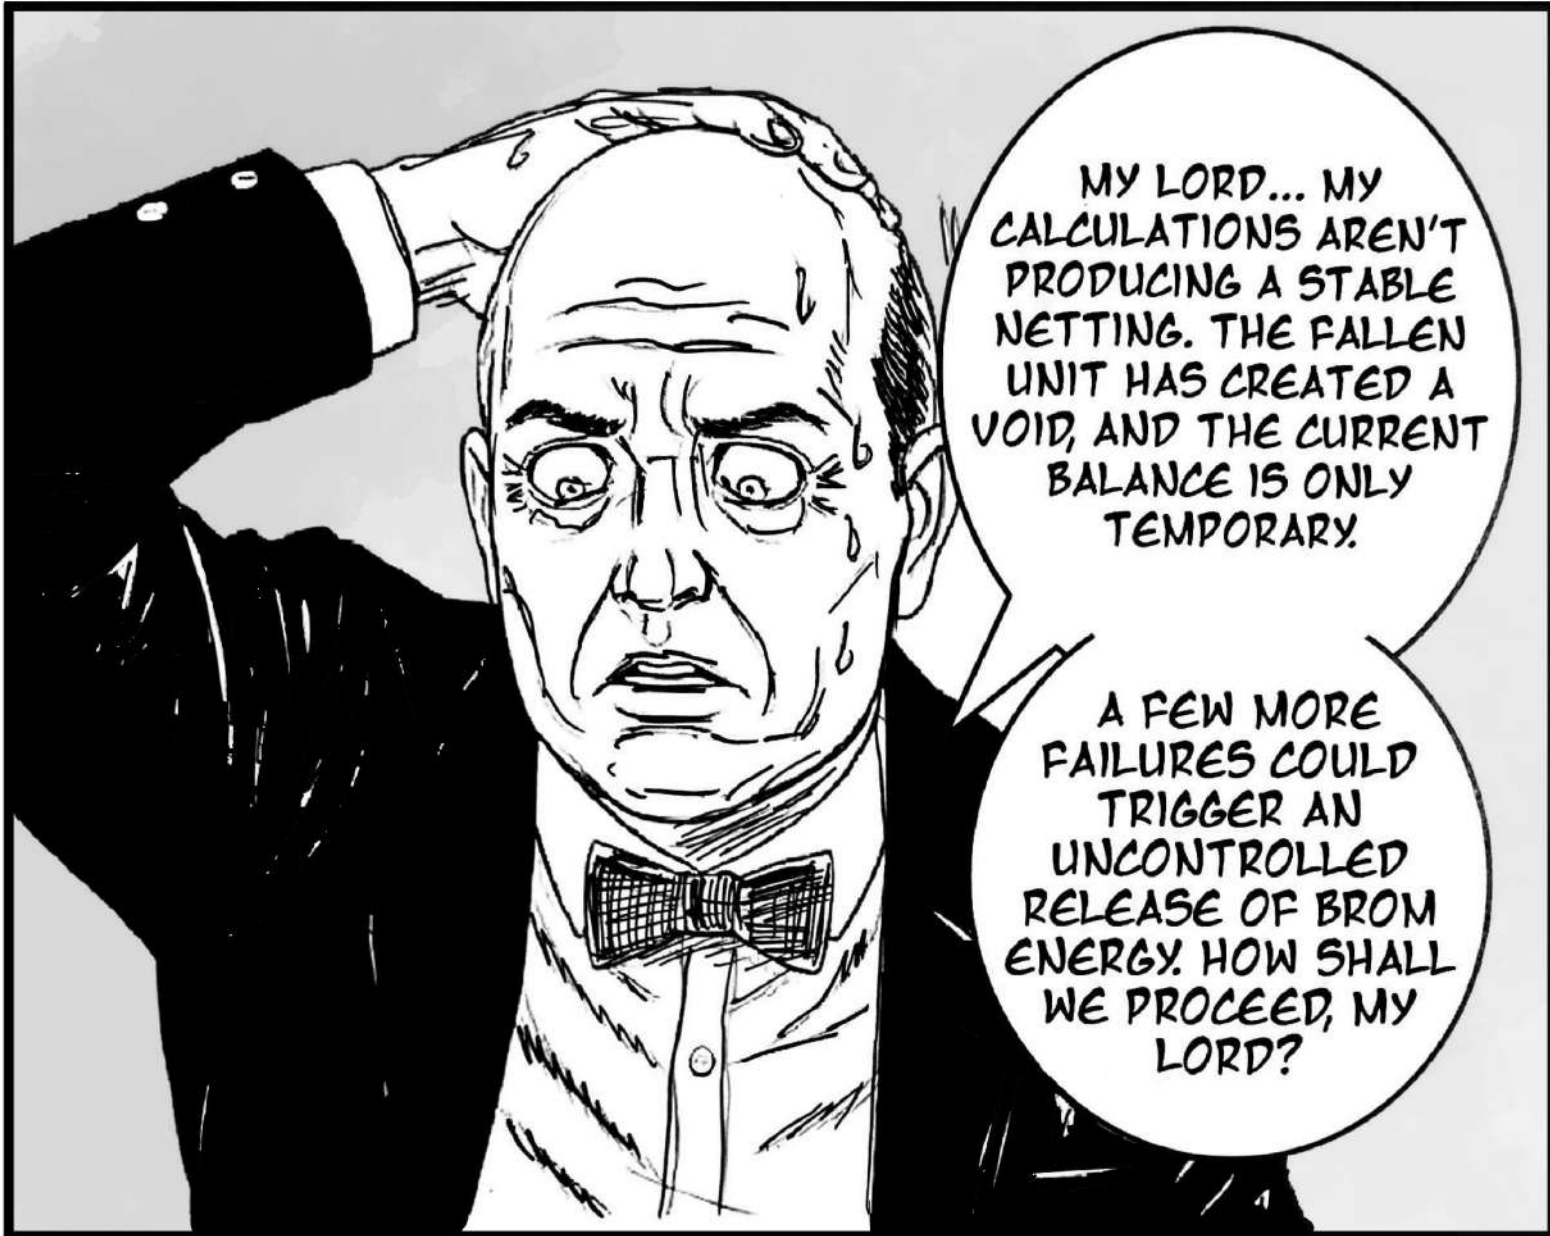

#003

CELESTIAN CENTRAL

SO THIS IS
IT... WE'RE
ABOUT TO
KNOCK ON
THE DEVIL'S
DOOR.

THEY MADE
KIRIN LOOK LIKE
NOTHING MORE
THAN A SHADOW

DECADES
OF TRAINING ALL
FOR NOTHING..

..OR ARE THEY
TRYING TO
BECOME ANOTHER
EDVAR? TELL ME,
AIESHOK- WHAT
DO YOU MAKE OF
THIS?

GRIP!

**SUPREME RULER OF
CELESTIA - MATEW FESTO**

HHMHMM

MY LORD... MY CALCULATIONS AREN'T PRODUCING A STABLE NETTING. THE FALLEN UNIT HAS CREATED A VOID, AND THE CURRENT BALANCE IS ONLY TEMPORARY.

A FEW MORE FAILURES COULD TRIGGER AN UNCONTROLLED RELEASE OF BROM ENERGY. HOW SHALL WE PROCEED, MY LORD?