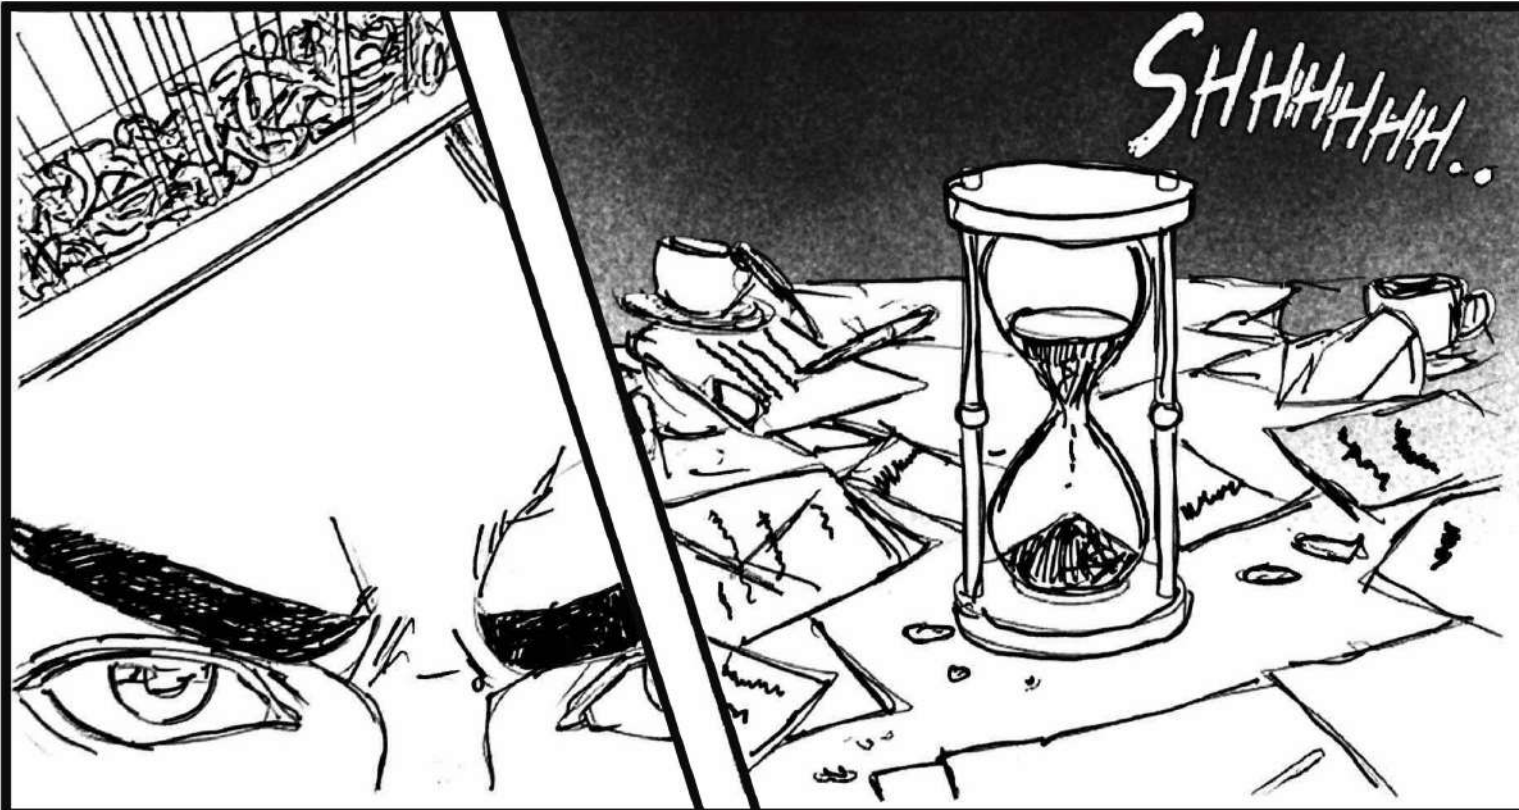

#003

CELESTIAN CENTRAL

SO THIS IS
IT... WE'RE
ABOUT TO
KNOCK ON
THE DEVIL'S
DOOR.

THEY MADE
KIRIN LOOK LIKE
NOTHING MORE
THAN A SHADOW

DECADES
OF TRAINING ALL
FOR NOTHING..

..OR ARE THEY
TRYING TO
BECOME ANOTHER
EDVAR? TELL ME,
AIESHOK- WHAT
DO YOU MAKE OF
THIS?

CHIEF SCIENTIST
FOR KIRIN AND
CELBREROMS
UNIT OPERATIONS
AIESHOK ASUR

MY LORD... WE MUST
CONSIDER THAT OUR
SOLDIERS HAVE NEVER
FACED ANYTHING LIKE
THIS BEFORE. THEY
MAY HAVE BEEN
CAUGHT OFF GUARD...
CONFUSED.