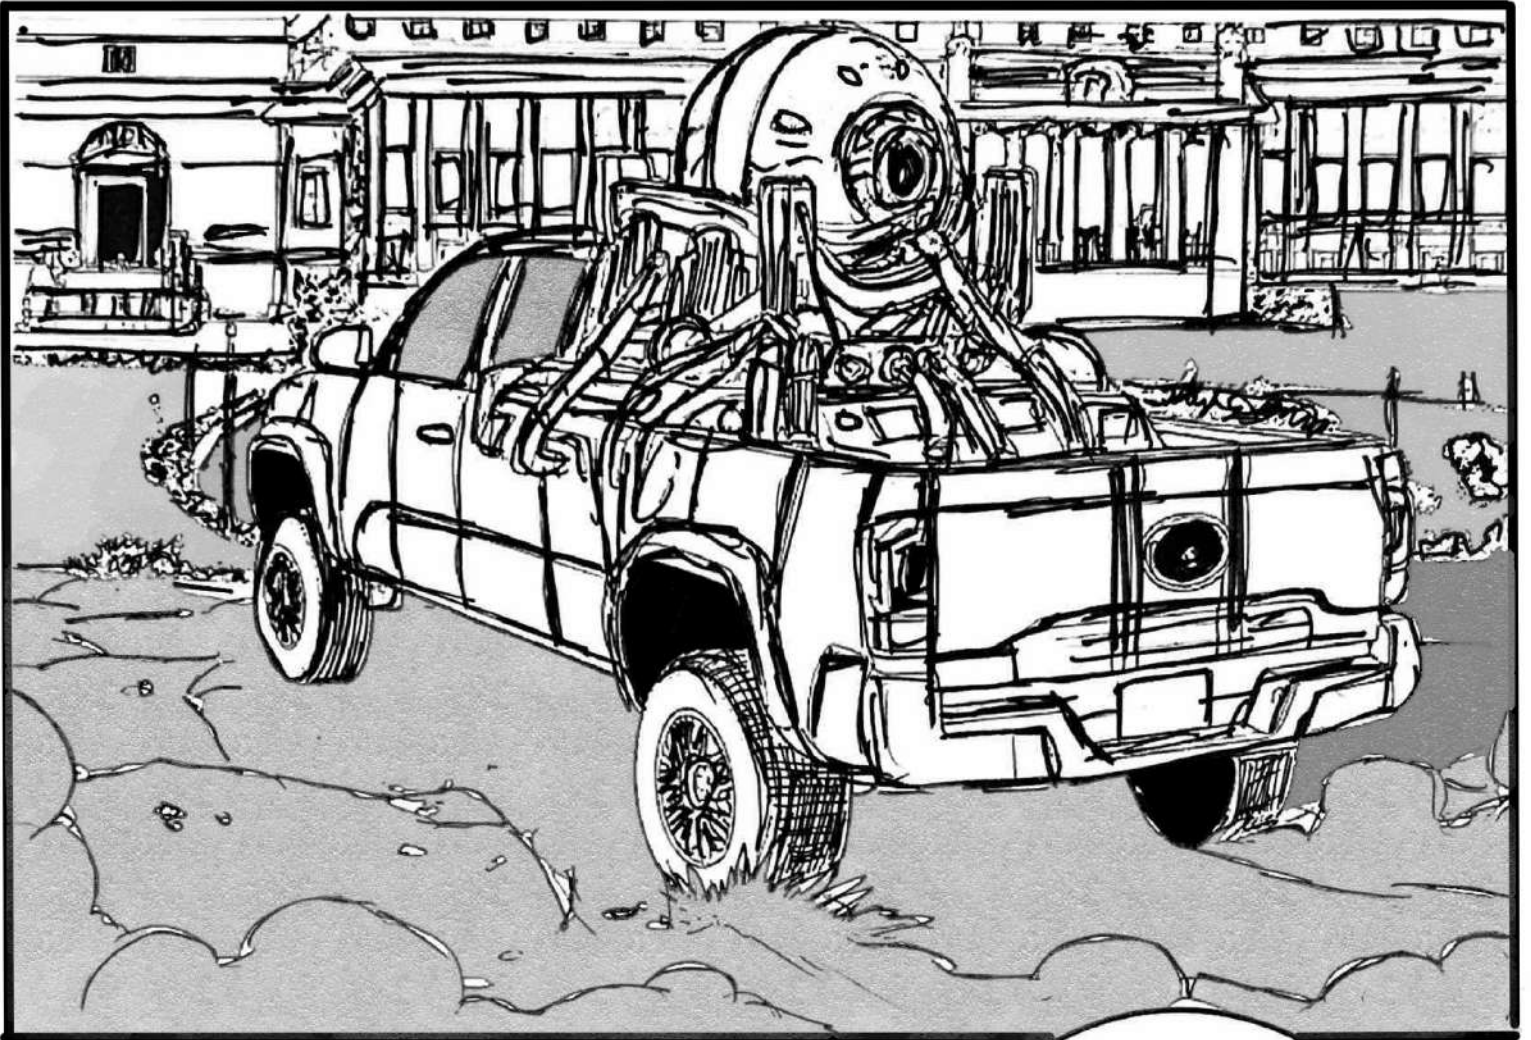

#003

CELESTIAN CENTRAL

SO THIS IS
IT... WE'RE
ABOUT TO
KNOCK ON
THE DEVIL'S
DOOR.

THEY MADE
KIRIN LOOK LIKE
NOTHING MORE
THAN A SHADOW

DECADES
OF TRAINING ALL
FOR NOTHING..

..OR ARE THEY
TRYING TO
BECOME ANOTHER
EDVAR? TELL ME,
AIESHOK- WHAT
DO YOU MAKE OF
THIS?

CHIEF SCIENTIST
FOR KIRIN AND
CELBREROMS
UNIT OPERATIONS
AIESHOK ASUR

MY LORD... WE MUST
CONSIDER THAT OUR
SOLDIERS HAVE NEVER
FACED ANYTHING LIKE
THIS BEFORE. THEY
MAY HAVE BEEN
CAUGHT OFF GUARD...
CONFUSED.