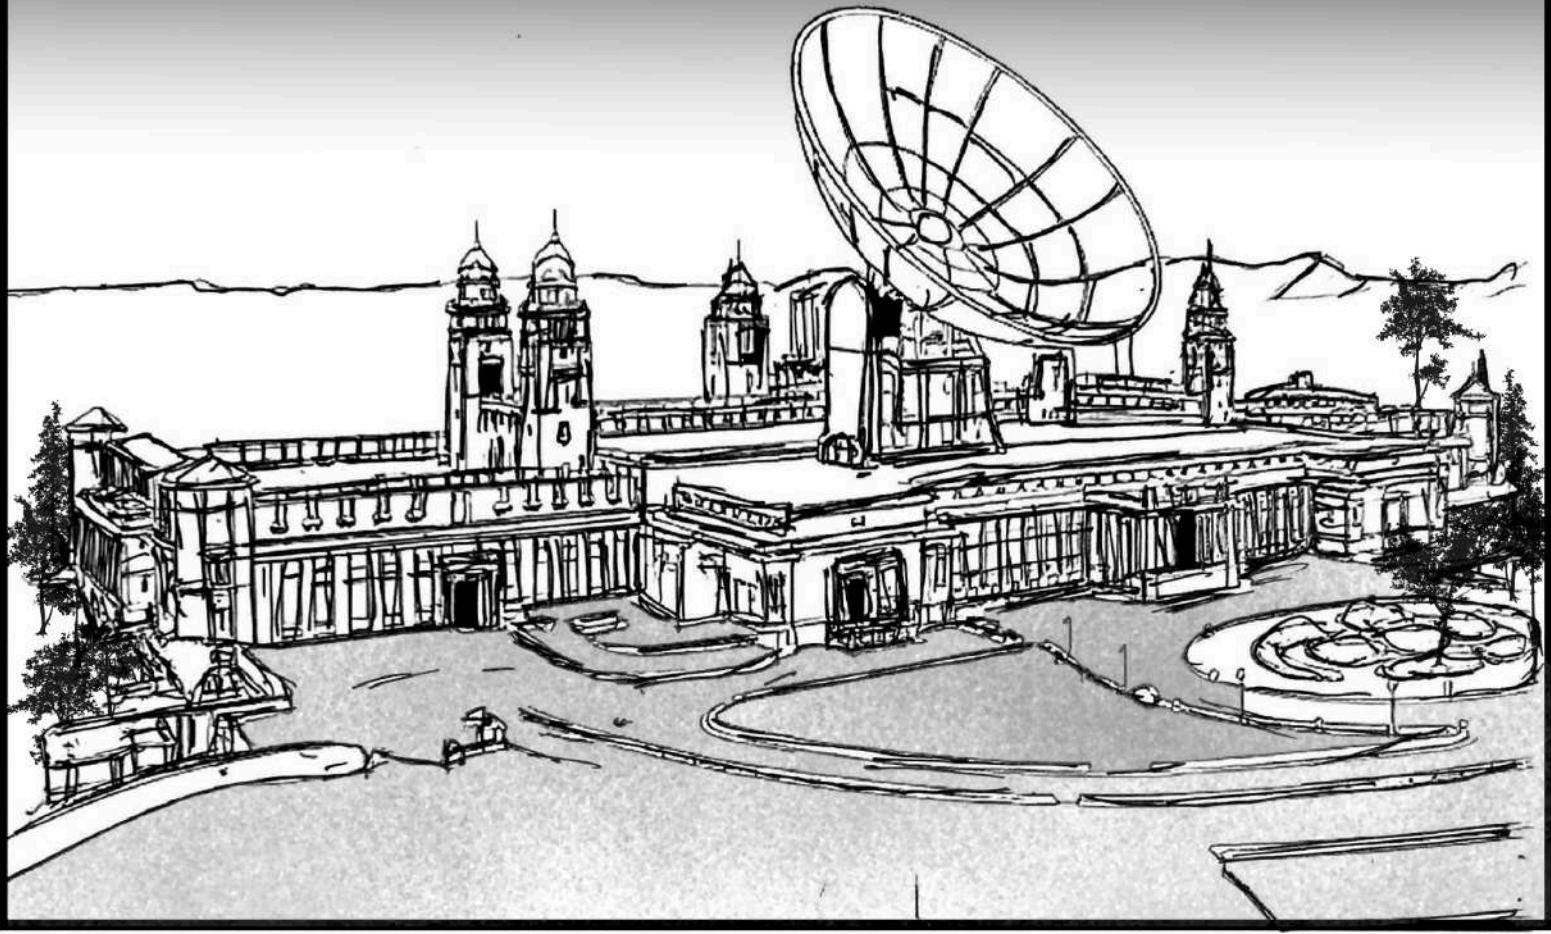

#003

CELESTIAN CENTRAL

SO THIS IS
IT... WE'RE
ABOUT TO
KNOCK ON
THE DEVIL'S
DOOR.

THEY MADE
KIRIN LOOK LIKE
NOTHING MORE
THAN A SHADOW

DECADES
OF TRAINING ALL
FOR NOTHING..

..OR ARE THEY
TRYING TO
BECOME ANOTHER
EDVAR? TELL ME,
AIESHOK- WHAT
DO YOU MAKE OF
THIS?

GRIP!

**SUPREME RULER OF
CELESTIA - MATEW FESTO**

HHMHMM

MY LORD... MY CALCULATIONS AREN'T PRODUCING A STABLE NETTING. THE FALLEN UNIT HAS CREATED A VOID, AND THE CURRENT BALANCE IS ONLY TEMPORARY.

A FEW MORE FAILURES COULD TRIGGER AN UNCONTROLLED RELEASE OF BROM ENERGY. HOW SHALL WE PROCEED, MY LORD?