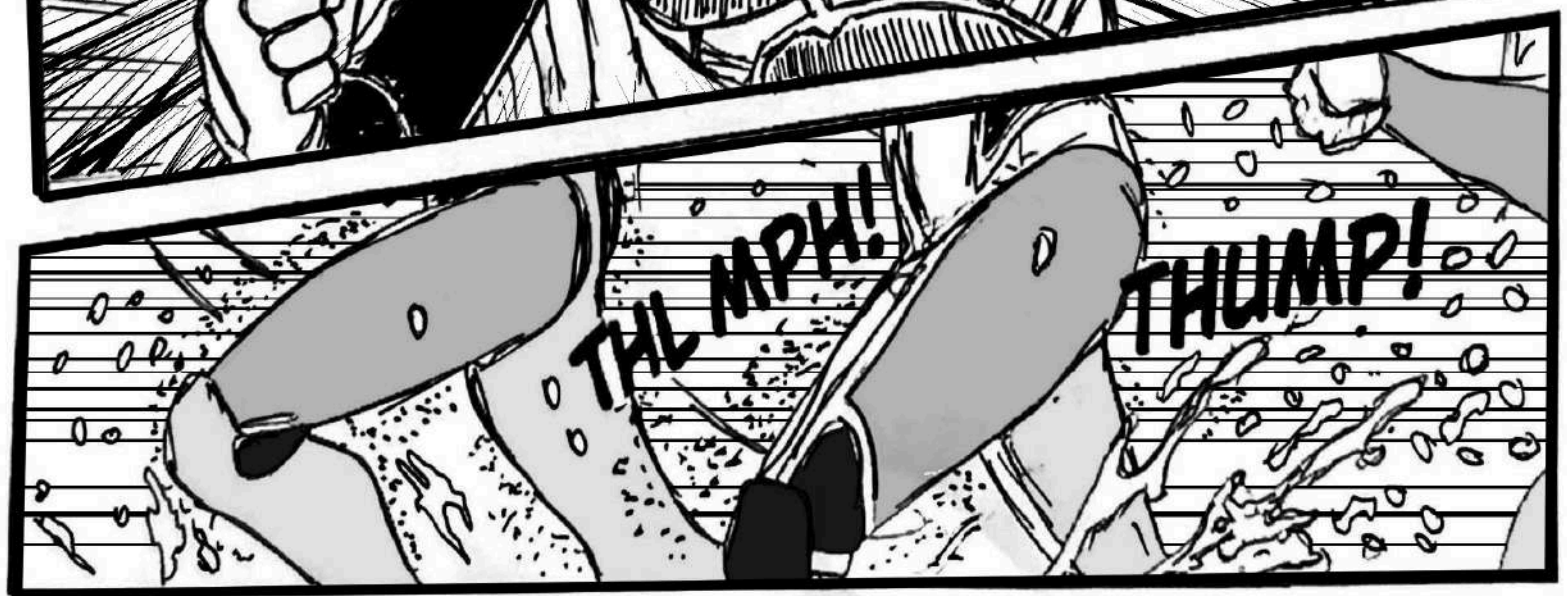

#002

WHAT IS THAT JONN!!!

I DON'T KNOW COMMANDER..

THWAP!

THUMP!

IT'S NOT  
MOVING  
SEEMS  
LIKE  
IT  
TURNED  
OFF  
ITSELF.

**SPLISH!**  
**SPLOSH!**

**Brother!**

THE WHITE LIGHT FROM  
ITS HEAD...  
ITS GONE.. AS I  
ATTEMPT TO  
SOMETHING FAILED

BROTHER...  
I THINK  
WE SHOULD  
GO BACK  
TO THE  
CENTRAL..

WE  
CAN  
LEAVE  
FEW  
SOLDIERS  
HERE...

WE MUST SEND A  
REPORT TO AIESHOK  
AS SOON AS POSSIBLE.  
THIS IS GIVING ME A  
BAD FEELING...I THINK  
MALICE IS RIGHT  
WE SHOULD RETURN TO  
THE CENTRAL...!!!