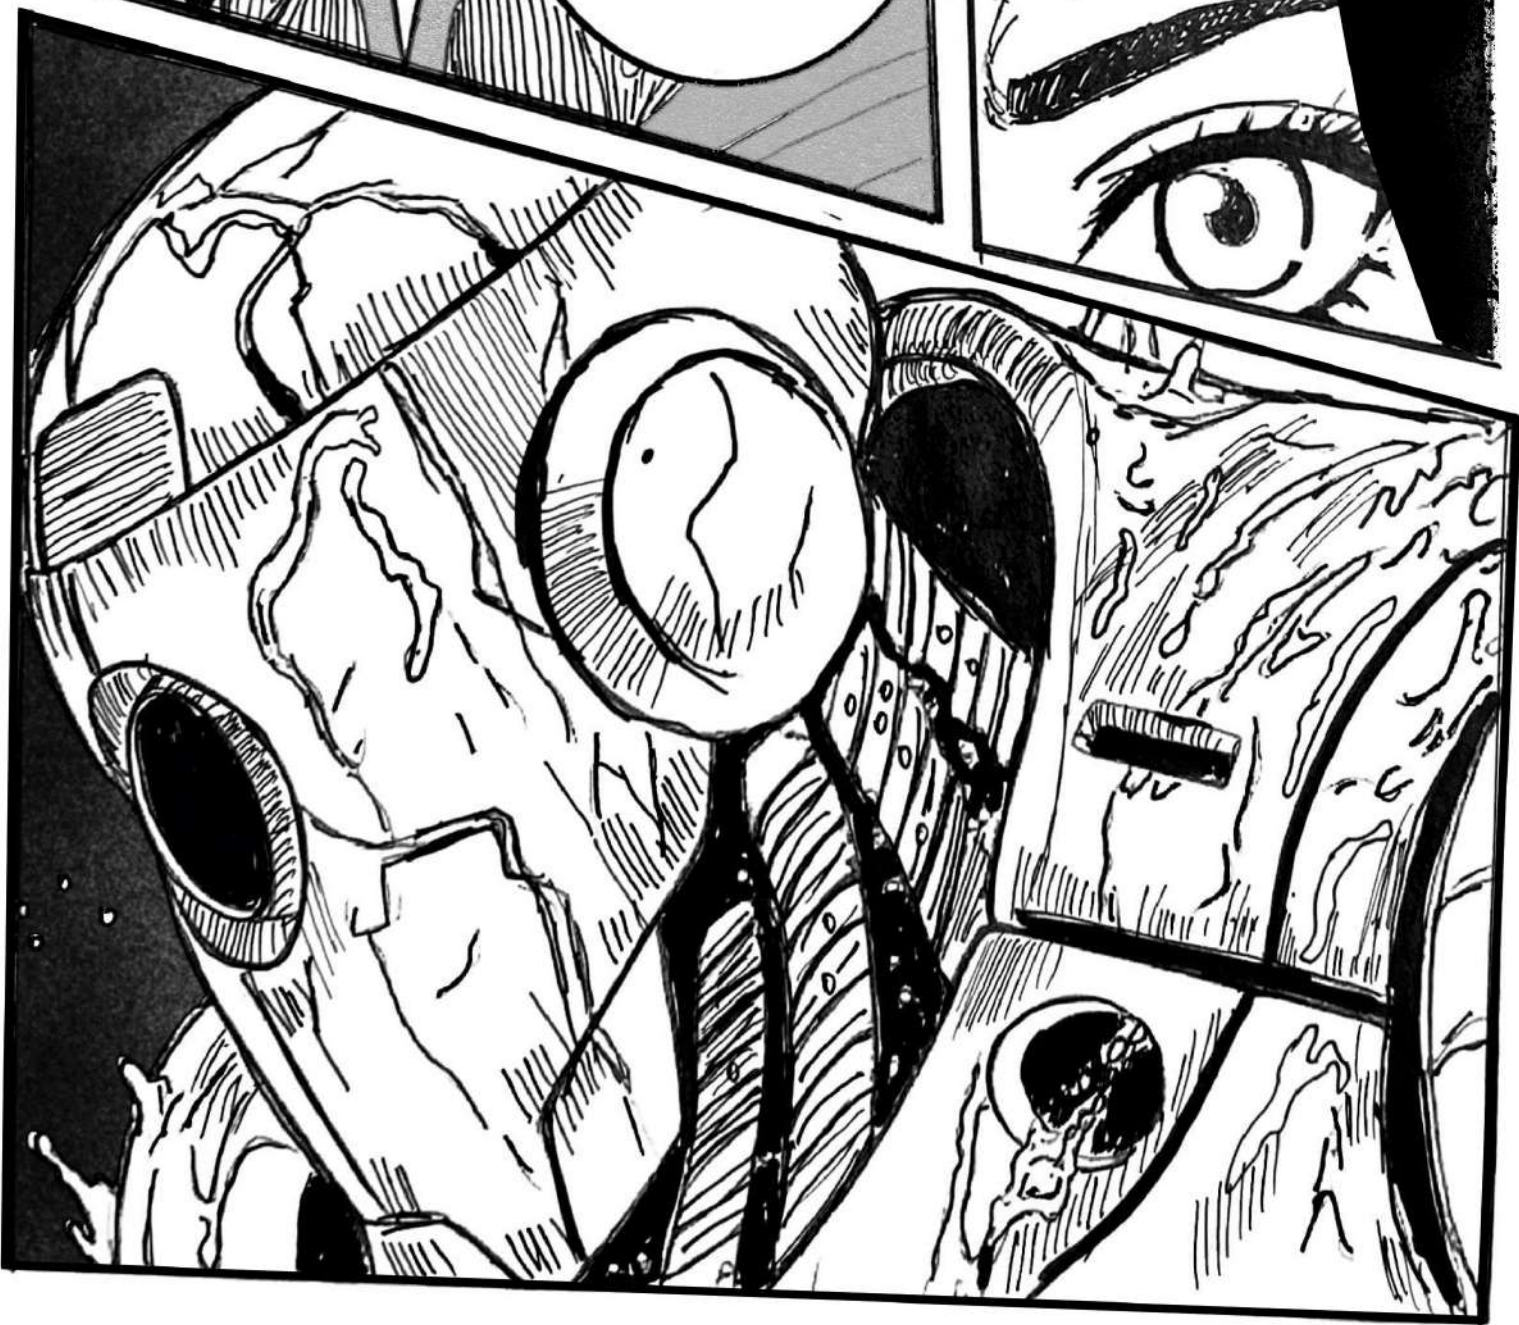

#002

WHAT IS THAT JONN!!!

I DON'T KNOW COMMANDER..

THWAP!

THUMP!

IT'S NOT  
MOVING  
SEEMS  
LIKE  
IT  
TURNED  
OFF  
ITSELF.

**SPLISH!**  
**SPLOSH!**

**Brother!**

Malice!

CLENCH!

BARI...

ARE YOU OKEY...  
BROTHER

I AM  
ARE YOU  
OKEY  
MALICE...!

WHAT  
ABOUT  
THE OTHER  
SOILDERS.  
?

WHAT IS  
THAT  
BROTHER!

IF IT WANTED  
TO KILL US.....  
WE WOULD HAVE  
BEEN DEAD  
BY NOW...

THE WHITE LIGHT FROM  
ITS HEAD...  
ITS GONE.. AS I  
ATTEMPT TO  
SOMETHING FAILED

BROTHER...  
I THINK  
WE SHOULD  
GO BACK  
TO THE  
CENTRAL..

WE  
CAN  
LEAVE  
FEW  
SOLDIERS  
HERE...

WE MUST SEND A  
REPORT TO AIESHOK  
AS SOON AS POSSIBLE.  
THIS IS GIVING ME A  
BAD FEELING...I THINK  
MALICE IS RIGHT  
WE SHOULD RETURN TO  
THE CENTRAL...!!!