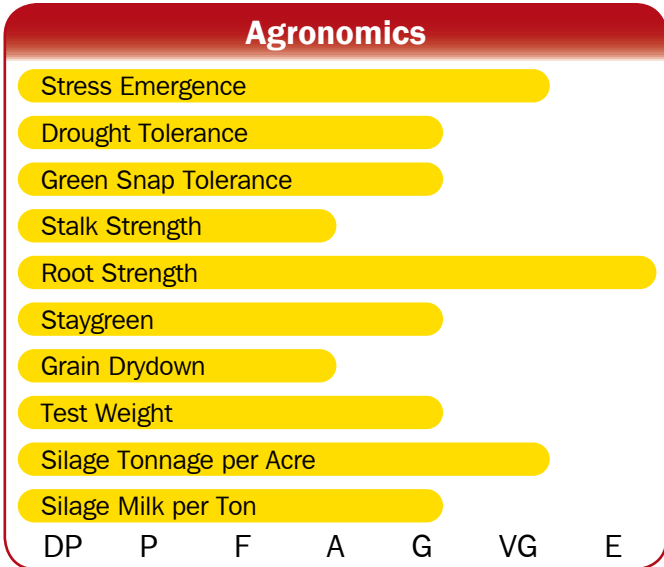

- Impressive Roundup® hybrid with proven performance
- Good overall leaf disease package and staygreen
- Maximize yield potential on irrigated or productive soils
- Very large ear flex with nice grain quality

**AGVENTURE**  
GROW WITH CONFIDENCE

E = Excellent VG = Very Good G = Good A = Average F = Fair P = Poor DP = Data Pending