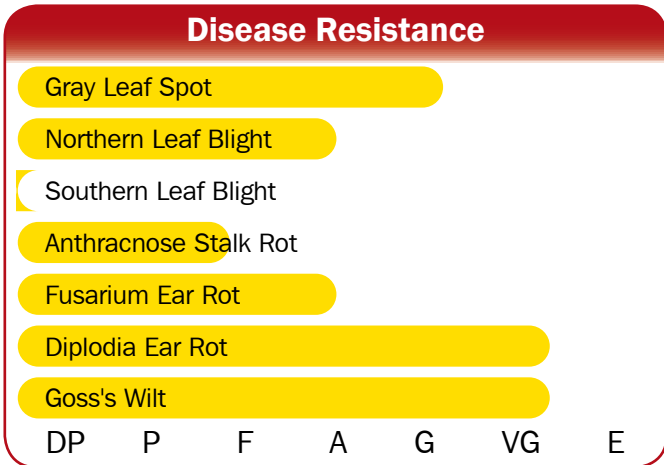

- Impressive Roundup® hybrid with proven performance
- Good overall leaf disease package and staygreen
- Maximize yield potential on irrigated or productive soils
- Very large ear flex with nice grain quality

**AGVENTURE**  
GROW WITH CONFIDENCE

E = Excellent VG = Very Good G = Good A = Average F = Fair P = Poor DP = Data Pending

\*\*\*\* = excellent, \*\*\* = very good, \*\* = good, \* = fair,  
NR = Not Recommended, DP = Data Pending