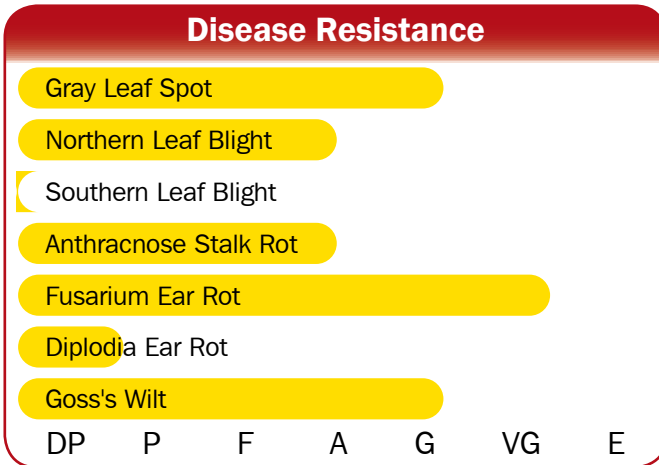

- Impressive high yield hybrid with east and west adaptation
- Nice complement to 8950 base package, same high yield potential
- Good GLS and NCLB disease resistance
- Best adapted in zone and north

AGVENTURE
GROW WITH CONFIDENCE

E = Excellent VG = Very Good G = Good A = Average F = Fair P = Poor DP = Data Pending

Notes

Characteristics

Plant Height	Medium Tall
Ear Height	Medium High
Flex	High
Girth	High
Kernel Rows	16 - 20
Cob Color	Red
Husk Cover	Medium
Flowering for Maturity	Average
Black Layer for Maturity	Average

**** = excellent, *** = very good, ** = good, * = fair,
NR = Not Recommended, DP = Data Pending