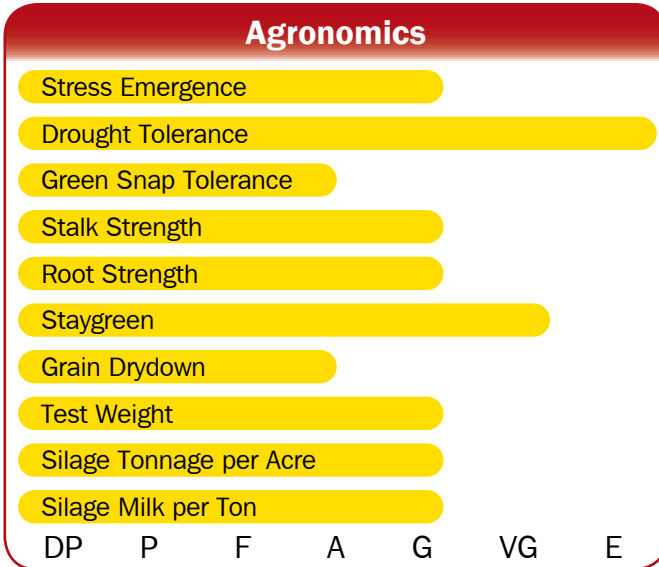

- Impressive high yield hybrid with east and west adaptation
- Nice complement to 8950 base package, same high yield potential
- Good GLS and NCLB disease resistance
- Best adapted in zone and north

AGVENTURE
GROW WITH CONFIDENCE

E = Excellent VG = Very Good G = Good A = Average F = Fair P = Poor DP = Data Pending

Notes

Characteristics

Plant Height	Medium Tall
Ear Height	Medium High
Flex	High
Girth	High
Kernel Rows	16 - 20
Cob Color	Red
Husk Cover	Medium
Flowering for Maturity	Average
Black Layer for Maturity	Average

Management Recommendations

High Input Management	****
Low Input Management	***
Corn after Corn	**
No Till/Limited Tillage	*
Delayed Harvest	***
Silage Use	**
Less Than Optimum Pop	**
Optimum Pop	28,000 - 34,000
More Than Optimum Pop	**

**** = excellent, *** = very good, ** = good, * = fair,
NR = Not Recommended, DP = Data Pending