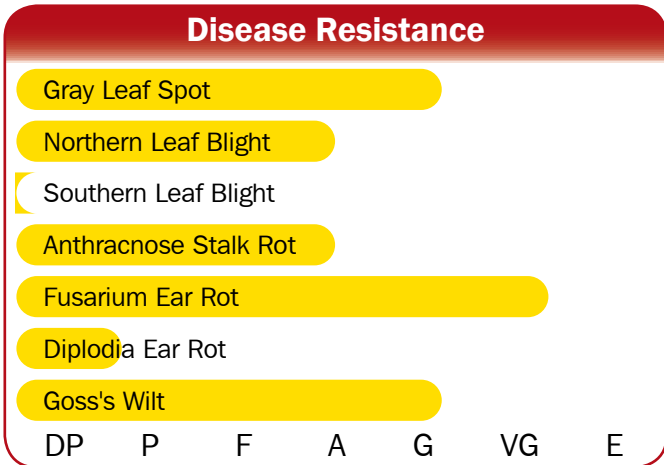

- Big, robust plant type with very large ear size potential
- Herculex® I trait with corn borer protection and dual herbicide
- Impressive high yield potential hybrid with east/west adaptation
- Good GLS and NCLB disease resistance

AGVENTURE
GROW WITH CONFIDENCE

E = Excellent VG = Very Good G = Good A = Average F = Fair P = Poor DP = Data Pending

Notes

Characteristics

Plant Height	Medium Tall
Ear Height	Medium High
Flex	High
Girth	High
Kernel Rows	16 - 20
Cob Color	Red
Husk Cover	Medium
Flowering for Maturity	Average
Black Layer for Maturity	Average

Management Recommendations

High Input Management	****
Low Input Management	***
Corn after Corn	**
No Till/Limited Tillage	*
Delayed Harvest	***
Silage Use	**
Less Than Optimum Pop	**
Optimum Pop	28,000 - 34,000
More Than Optimum Pop	**

**** = excellent, *** = very good, ** = good, * = fair, NR = Not Recommended, DP = Data Pending