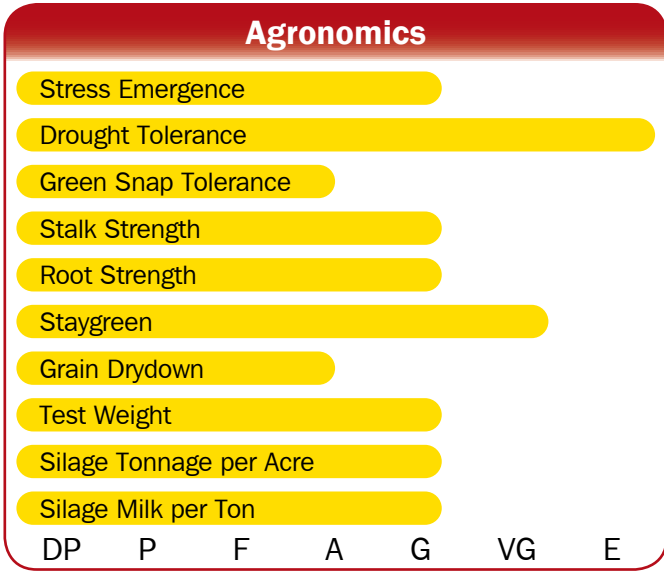

- Big, robust plant type with very large ear size potential
- Herculex® I trait with corn borer protection and dual herbicide
- Impressive high yield potential hybrid with east/west adaptation
- Good GLS and NCLB disease resistance

AGVENTURE
GROW WITH CONFIDENCE

E = Excellent VG = Very Good G = Good A = Average F = Fair P = Poor DP = Data Pending

Notes

Characteristics

Plant Height	Medium Tall
Ear Height	Medium High
Flex	High
Girth	High
Kernel Rows	16 - 20
Cob Color	Red
Husk Cover	Medium
Flowering for Maturity	Average
Black Layer for Maturity	Average

Management Recommendations

High Input Management	****
Low Input Management	***
Corn after Corn	**
No Till/Limited Tillage	*
Delayed Harvest	***
Silage Use	**
Less Than Optimum Pop	**
Optimum Pop	28,000 - 34,000
More Than Optimum Pop	**

**** = excellent, *** = very good, ** = good, * = fair, NR = Not Recommended, DP = Data Pending