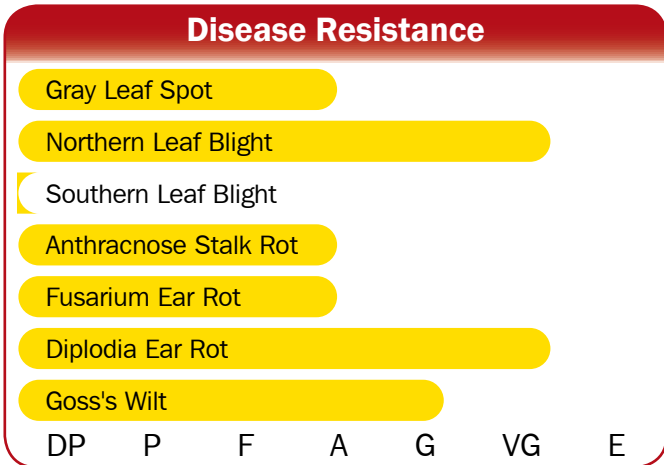

- New Optimum® AQUAmax™ drought tolerance hybrid
- Optimum® Intrasect™ insect protection
- Excellent 2011 performance in high and low stress environments
- Good agronomic package for roots, stalks, and brittle

AGVENTURE
GROW WITH CONFIDENCE

E = Excellent VG = Very Good G = Good A = Average F = Fair P = Poor DP = Data Pending

Characteristics

Plant Height	Medium
Ear Height	Medium
Flex	Medium
Girth	High
Kernel Rows	16 - 18
Cob Color	Red
Husk Cover	Medium Short
Flowering for Maturity	Early
Black Layer for Maturity	Early

Management Recommendations

High Input Management	****
Low Input Management	****
Corn after Corn	**
No Till/Limited Tillage	**
Delayed Harvest	***
Silage Use	***
Less Than Optimum Pop	***
Optimum Pop	26,000 - 34,000
More Than Optimum Pop	**

**** = excellent, *** = very good, ** = good, * = fair, NR = Not Recommended, DP = Data Pending

Notes