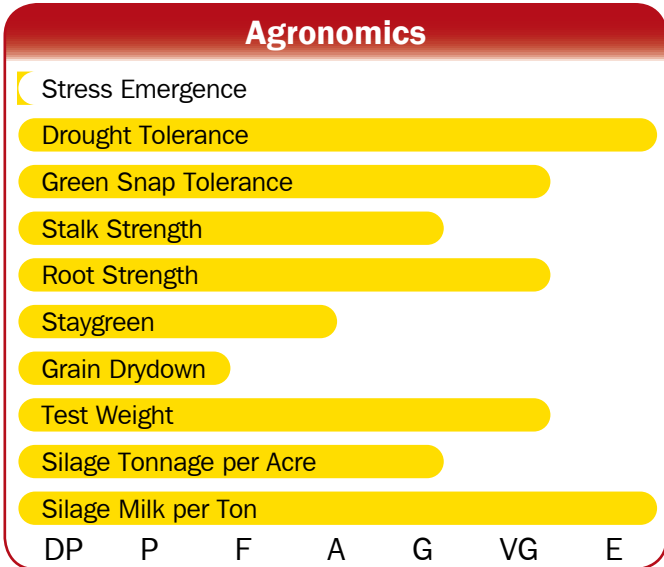

- New Optimum® AQUAmax™ drought tolerance hybrid
- Optimum® Intrasect™ insect protection
- Excellent 2011 performance in high and low stress environments
- Good agronomic package for roots, stalks, and brittle

AGVENTURE
GROW WITH CONFIDENCE

E = Excellent VG = Very Good G = Good A = Average F = Fair P = Poor DP = Data Pending

Characteristics

Plant Height	Medium
Ear Height	Medium
Flex	Medium
Girth	High
Kernel Rows	16 - 18
Cob Color	Red
Husk Cover	Medium Short
Flowering for Maturity	Early
Black Layer for Maturity	Early

Management Recommendations

High Input Management	****
Low Input Management	****
Corn after Corn	**
No Till/Limited Tillage	**
Delayed Harvest	***
Silage Use	***
Less Than Optimum Pop	***
Optimum Pop	26,000 - 34,000
More Than Optimum Pop	**

**** = excellent, *** = very good, ** = good, * = fair, NR = Not Recommended, DP = Data Pending

Notes