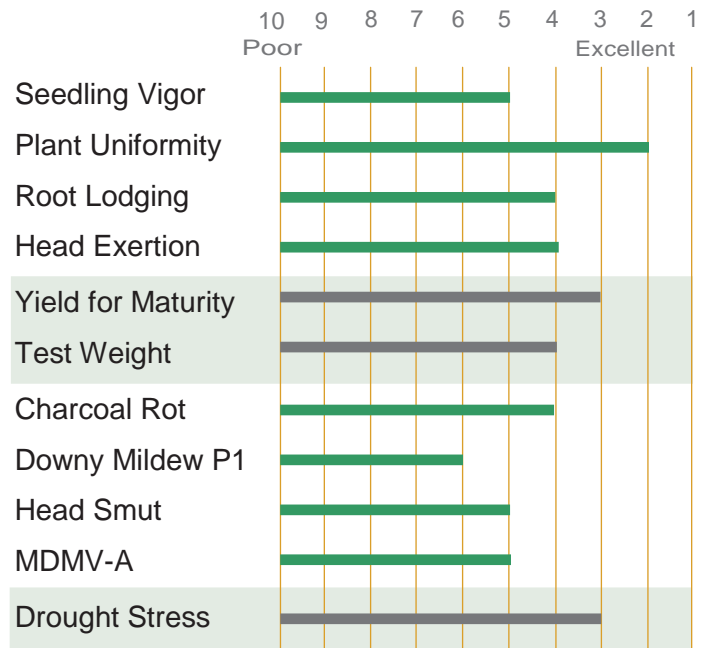

FRONTIER[®]
HYBRIDS

Phone: 806-298-2595
www.FrontierHybrids.com

GRAIN SORGHUM

F-235

- Excellent yield for maturity
- Very uniform
- Strong drought tolerance
- Excellent for areas needing early maturity or for double cropping situations
- Intense Bronze colored grain

Relative Maturity	Early
Days to Mid Bloom	55 Days
Grain Color	Bronze
Head Type	Semi-open
Approx. Seeds / Lb.	13-15K
Plant Height (inches)	28-34
Greenbug Resistance	Biotype C

KEY FEATURES

Note: Ratings are based upon a number of years testing in numerous locations. Adverse environmental conditions and planting dates may alter a hybrid's performance, maturity, and resistance to certain diseases and insects.