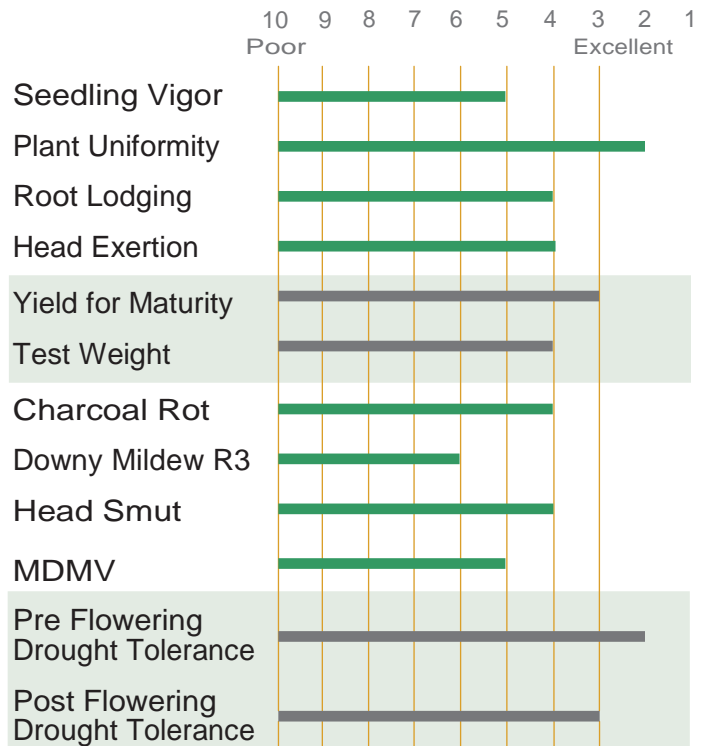

FRONTIER[®]
HYBRIDS

Phone: 806-298-2595
www.FrontierHybrids.com

GRAIN SORGHUM

F-279

- Excellent yield for maturity
- Strong drought tolerance
- Adaptable across a wide range of growing conditions

Relative Maturity	Early
Days to Mid Bloom	60 Days
Grain color	Bronze
Head Type	Semi-open
Approx. Seeds/lb.	13,000-15,000
Plant Height (inches)	30-36
Greenbug Resistance	None

KEY FEATURES

Note: Ratings are based upon a number of years testing in numerous locations. Adverse environmental conditions and planting dates may alter a hybrid's performance, maturity, and resistance to certain diseases and insects.