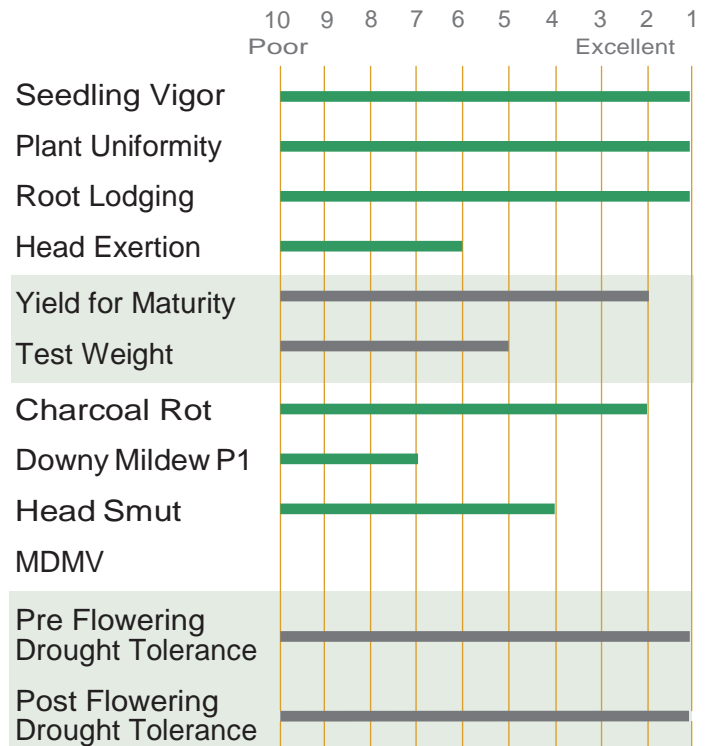

Phone: 806-298-2595
www.FrontierHybrids.com

GRAIN SORGHUM

F-305C

- Great drought tolerance
- Excellent staygreen
- Very good plant uniformity

Relative Maturity	Medium-early
Days to Mid Bloom	63 Days
Grain color	Cream
Head Type	Semi-compact
Approx. Seeds/Lb.	17,500
Plant Height (inches)	40-46
Greenbug Resistance	Biotype C

KEY FEATURES

Note: Ratings are based upon a number of years testing in numerous locations. Adverse environmental conditions and planting dates may alter a hybrid's performance, maturity, and resistance to certain diseases and insects.