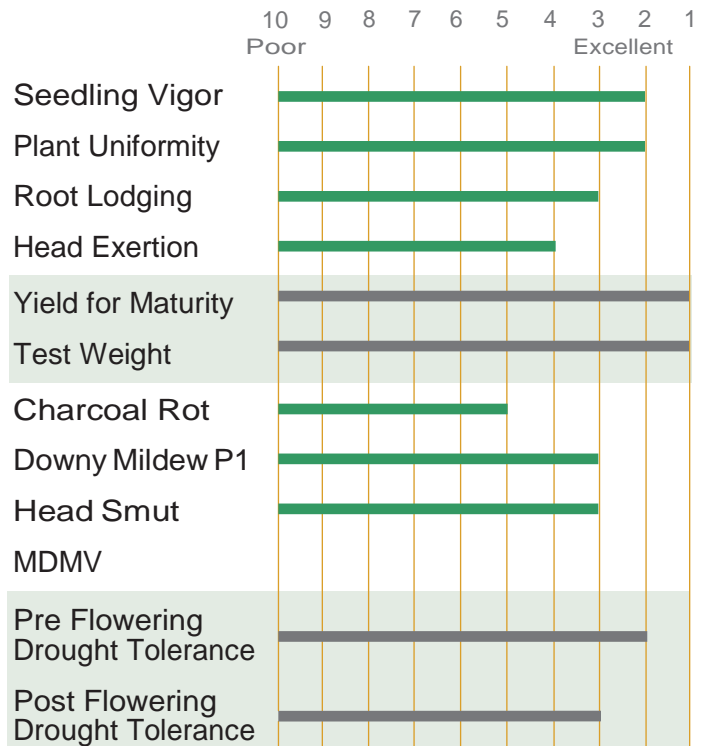

FRONTIER[®]
HYBRIDS

Phone: 806-298-2595
www.FrontierHybrids.com

GRAIN SORGHUM

F-700E

- Excellent yield for maturity
- Uniform plant height
- High test weights

Relative Maturity	Medium
Days to Mid Bloom	67 Days
Grain color	Red
Head Type	Semi-compact
Approx. Seeds/lb.	12,000
Plant Height (inches)	45-50
Greenbug Resistance	Biotype E

KEY FEATURES

Note: Ratings are based upon a number of years testing in numerous locations. Adverse environmental conditions and planting dates may alter a hybrid's performance, maturity, and resistance to certain diseases and insects.