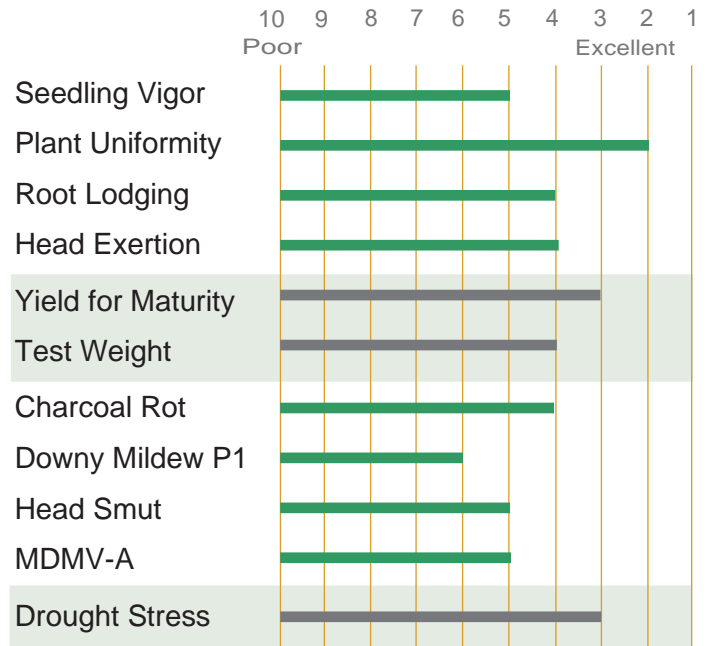

FRONTIER[®]
HYBRIDS

Phone: 806-298-2595
www.FrontierHybrids.com

GRAIN SORGHUM

F 22-250

- Excellent yield for maturity
- Very uniform
- Strong drought tolerance
- Excellent for areas needing early maturity or for double cropping situations
- High Sugar Cane Aphid tolerance

Relative Maturity	Early
Days to Mid Bloom	55 Days
Grain Color	Cream
Head Type	Semi-open
Approx. Seeds / Lb.	14-16K
Plant Height (inches)	30-36
Greenbug Resistance	Biotype C

KEY FEATURES

Note: Ratings are based upon a number of years testing in numerous locations. Adverse environmental conditions and planting dates may alter a hybrid's performance, maturity, and resistance to certain diseases and insects.