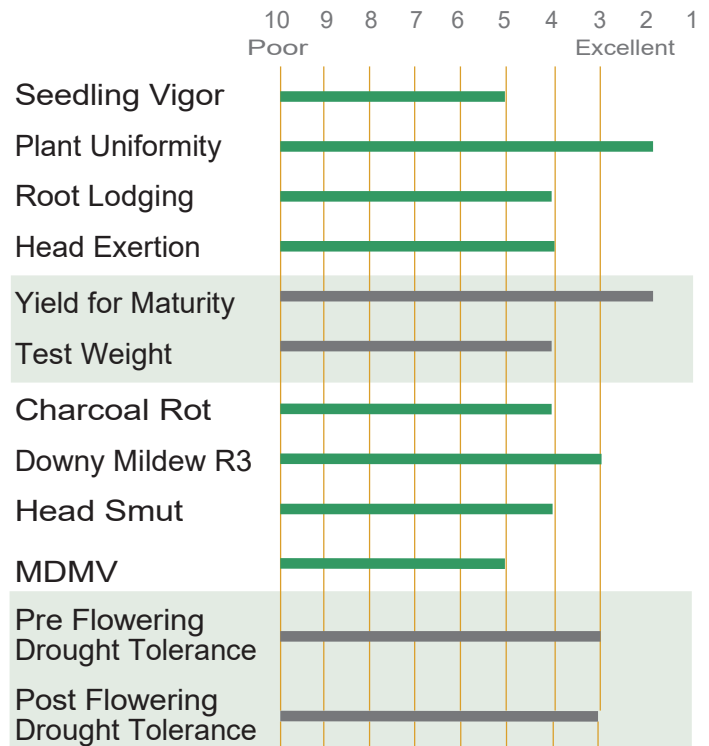

FRONTIER[®]
HYBRIDS

Phone: 806-298-2595
www.FrontierHybrids.com

GRAIN SORGHUM

F-505E

- Excellent yield for maturity
- Strong drought tolerance
- Adaptable across a wide range of growing conditions
- Excellent plant uniformity

Relative Maturity	Med. Early
Days to Mid Bloom	62 Days
Grain color	Red
Head Type	Semi-open
Approx. Seeds/lb.	13,000-15,000
Plant Height (inches)	36-48
Greenbug Resistance	BioType E

KEY FEATURES

Note: Ratings are based upon a number of years testing in numerous locations. Adverse environmental conditions and planting dates may alter a hybrid's performance, maturity, and resistance to certain diseases and insects.