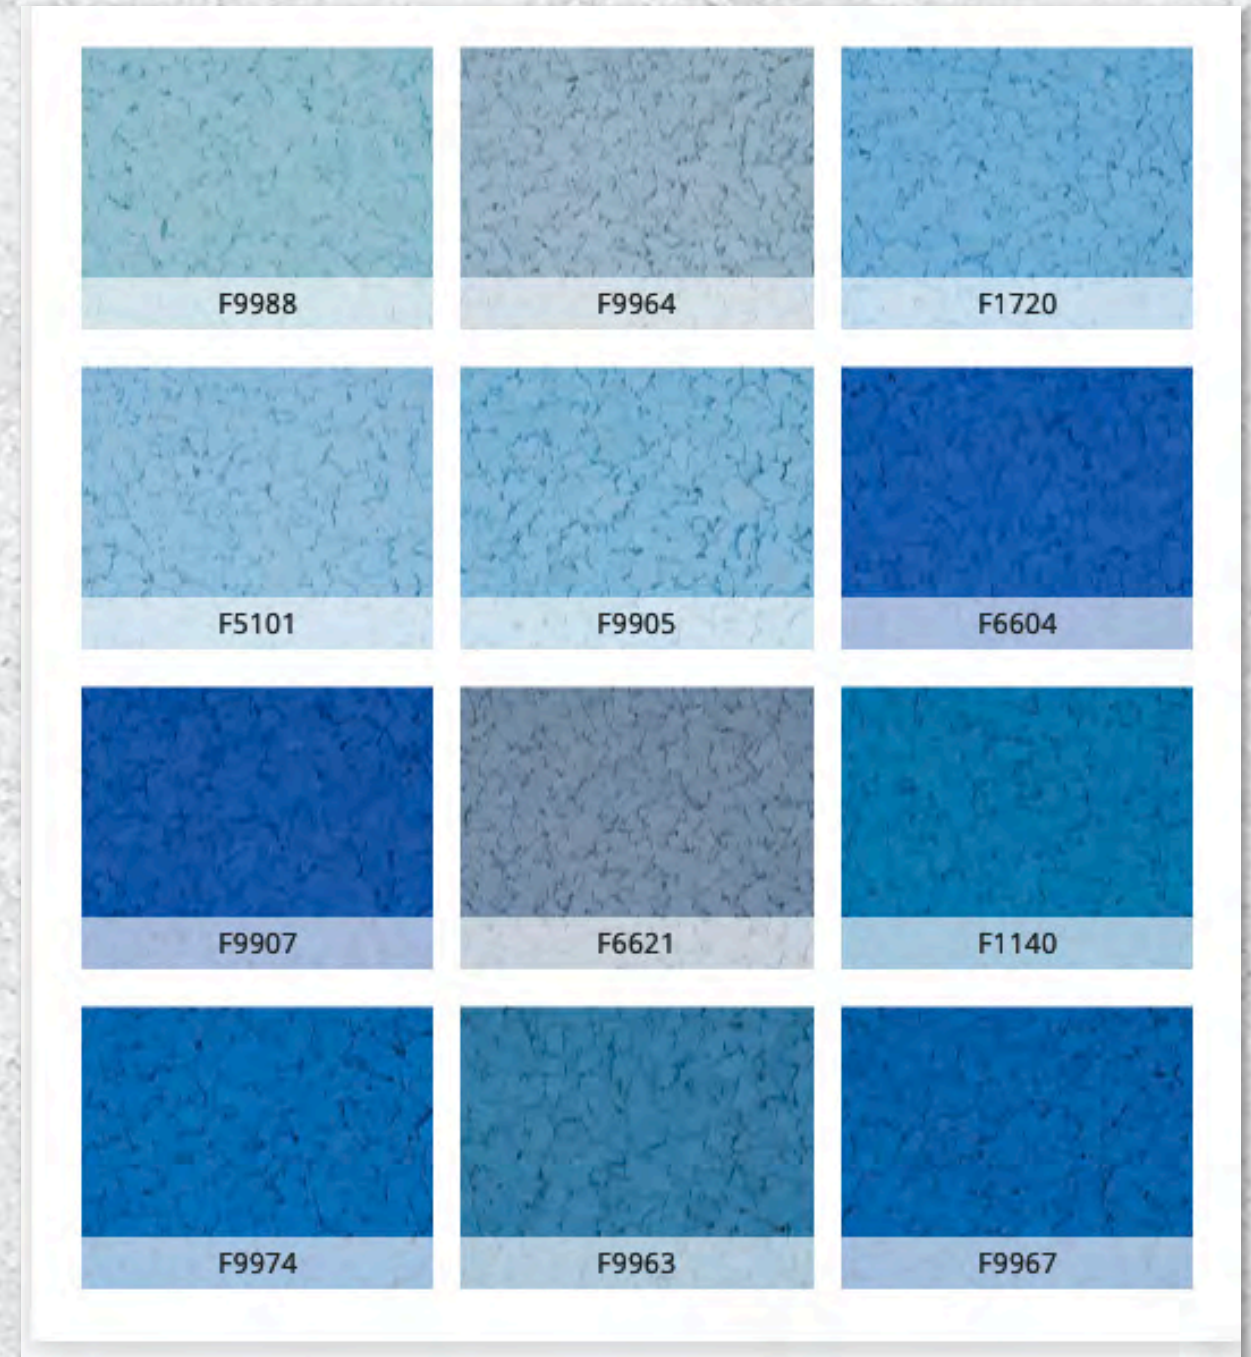

**EVOLUTION  
CONCRETE  
AND CONSTRUCTION**

**Flake | Color Palettes**

## Fluorescent\*

\*Fluorescent colors are not UV stable and are intended for indoor use only.

## Varicolored