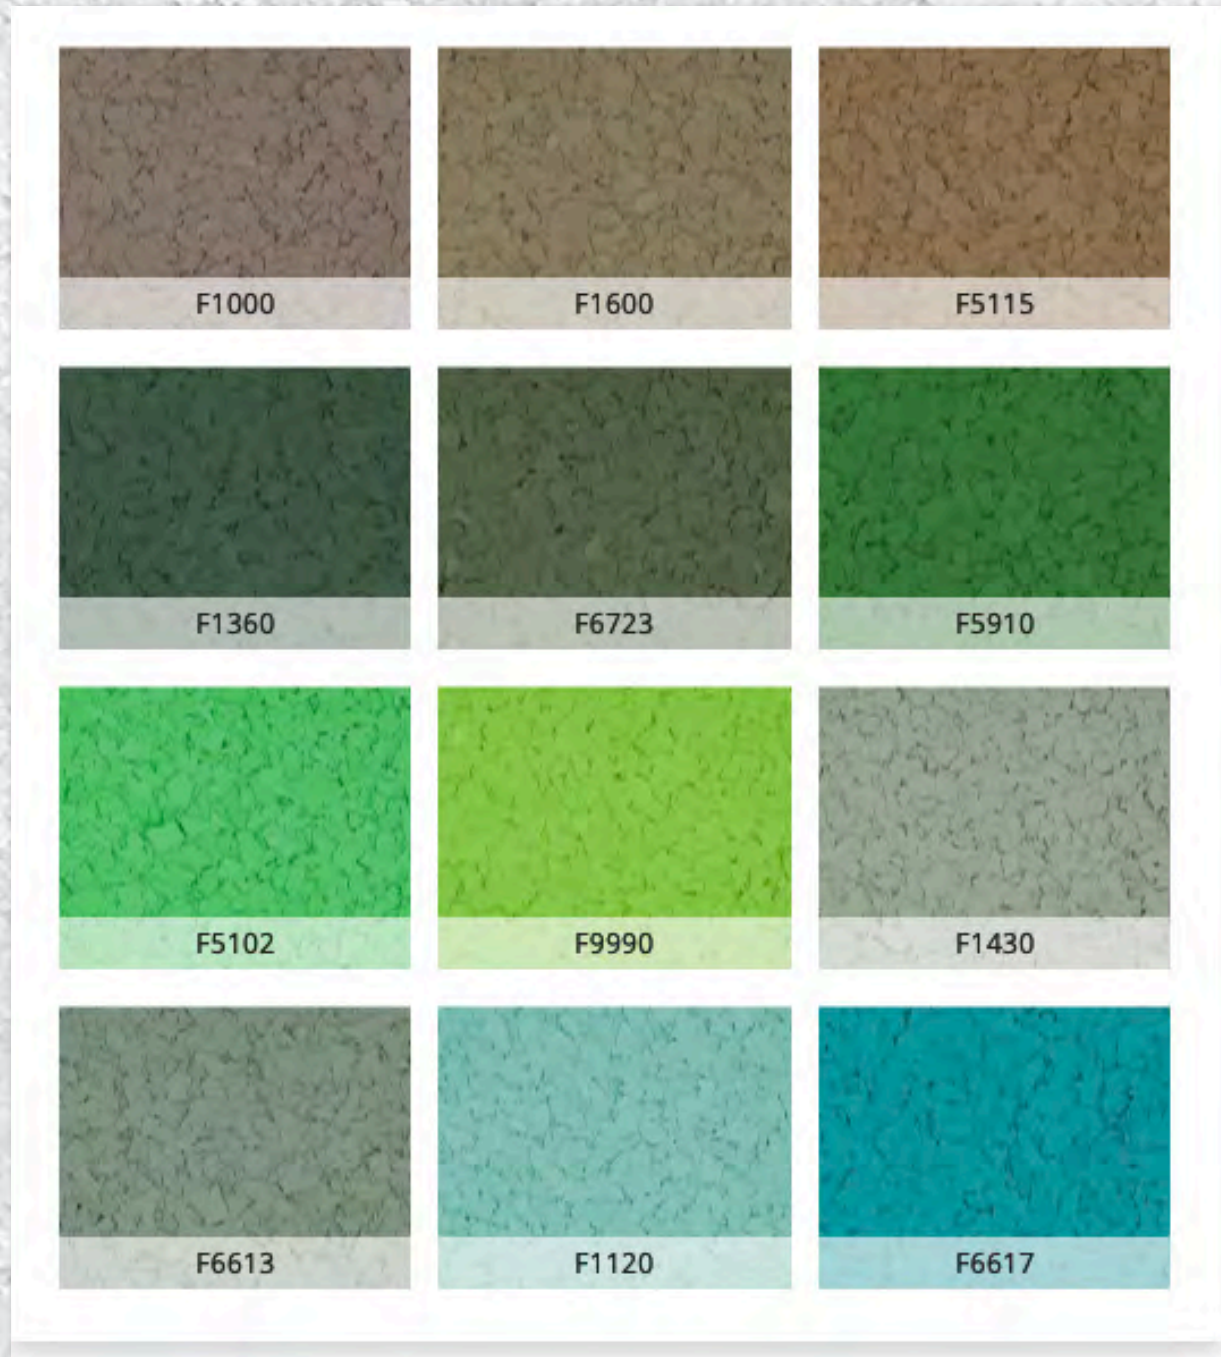

**EVOLUTION  
CONCRETE  
AND CONSTRUCTION**

**Flake | Color Palettes**

## Fluorescent\*

\*Fluorescent colors are not UV stable and are intended for indoor use only.

## Varicolored