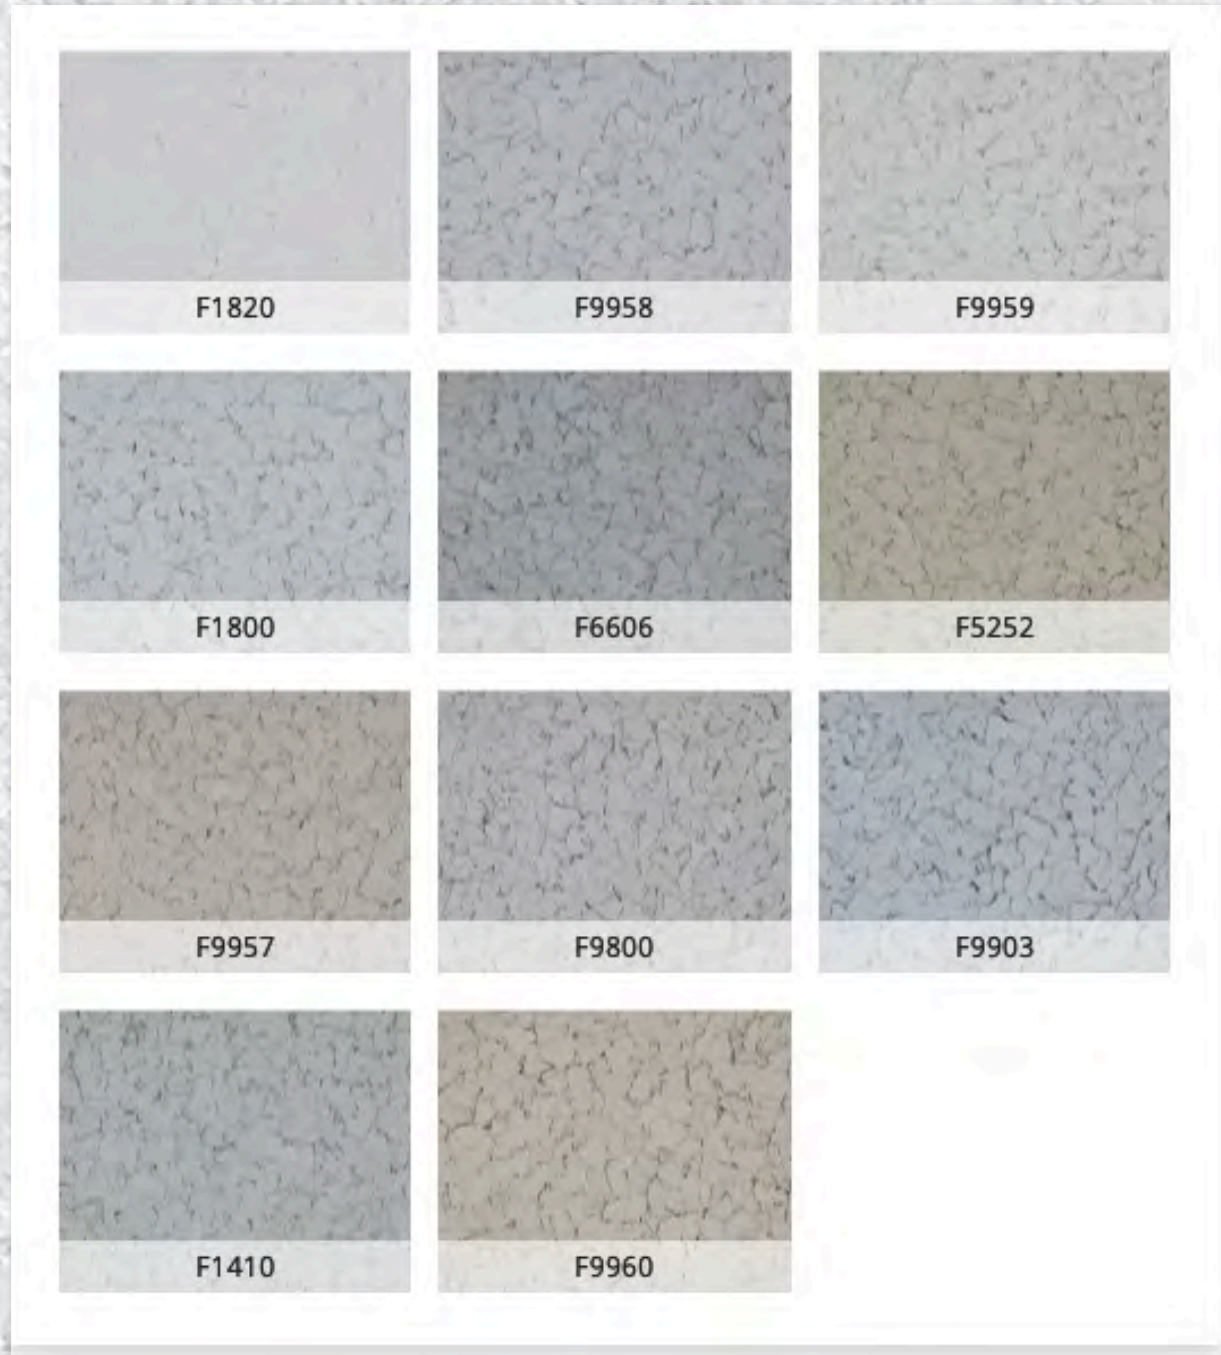

**EVOLUTION  
CONCRETE  
AND CONSTRUCTION**

**Flake | Color Palettes**

## Fluorescent\*

\*Fluorescent colors are not UV stable and are intended for indoor use only.