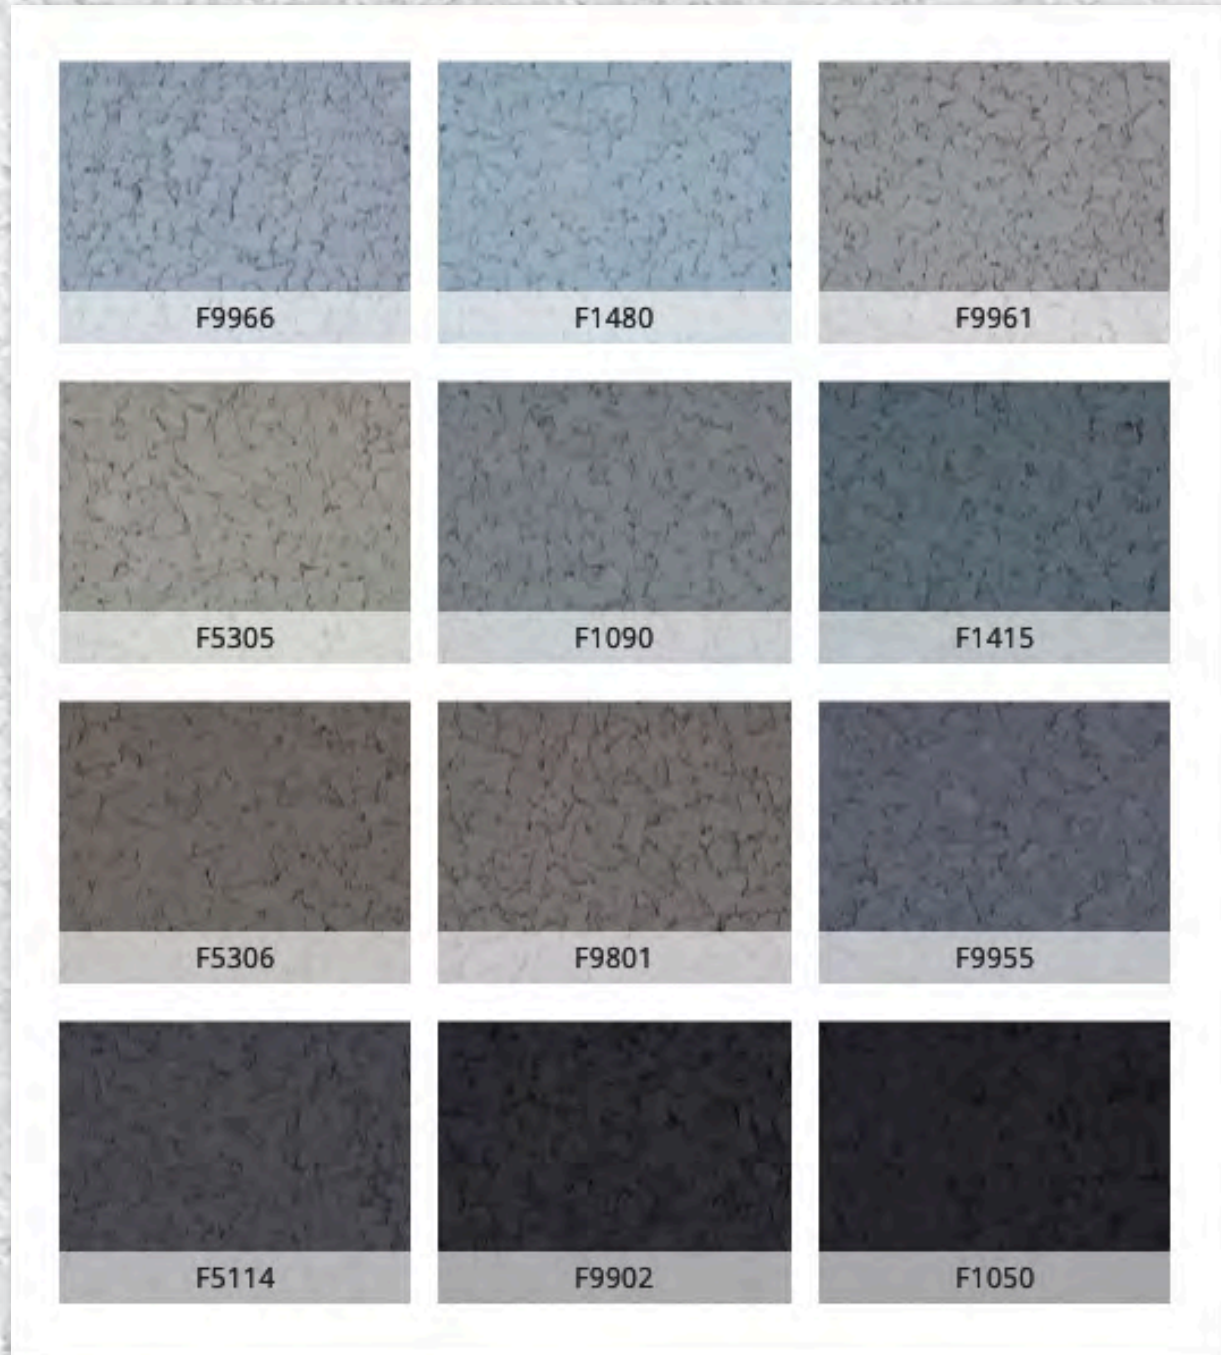

**EVOLUTION  
CONCRETE  
AND CONSTRUCTION**

**Flake | Color Palettes**

## Fluorescent\*

\*Fluorescent colors are not UV stable and are intended for indoor use only.

## Varicolored