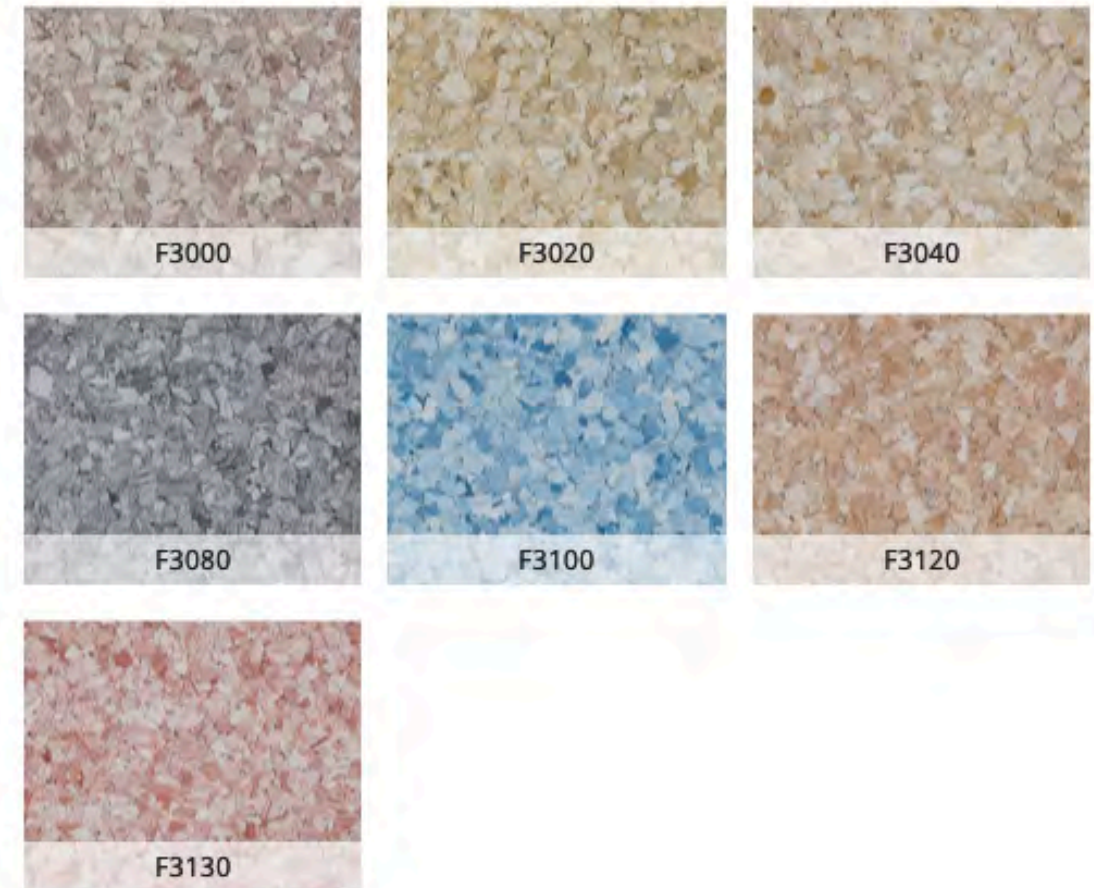

**EVOLUTION  
CONCRETE  
AND CONSTRUCTION**

**Flake | Color Palettes**

## Fluorescent\*

\*Fluorescent colors are not UV stable and are intended for indoor use only.

## Varicolored