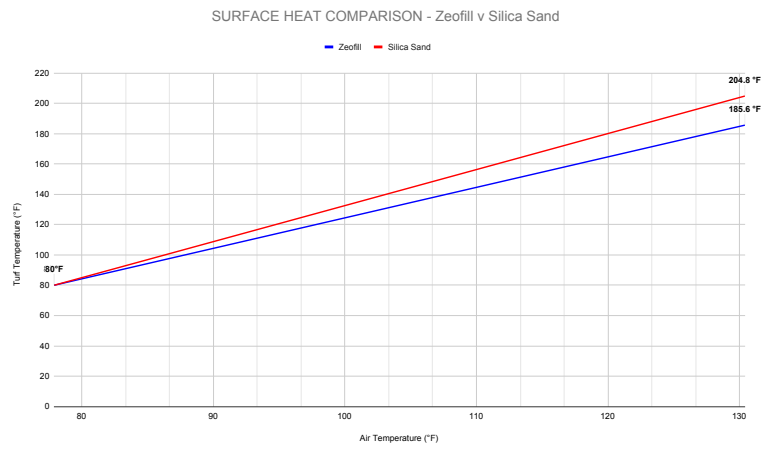

## HOT ODOR TEST

An internal testing method that determines the odor rating on a scale of 1-5 where 5 indicates no noticeable odor and 1 indicates a strong offensive odor.

*ZeoFill Infill Result - 4 | Silica Sand Result - 2*

## SIMULATED HEAT TEST

Artificial turf was filled with ZeoFill and a calibrated temperature probe was positioned approximately 1/4" above the pile yarn height, as to not touch the turf blade, resulting in radiant heat readings emitting slightly above the turf system.

*ZeoFill measured 19.2° F cooler than silica sand infill*