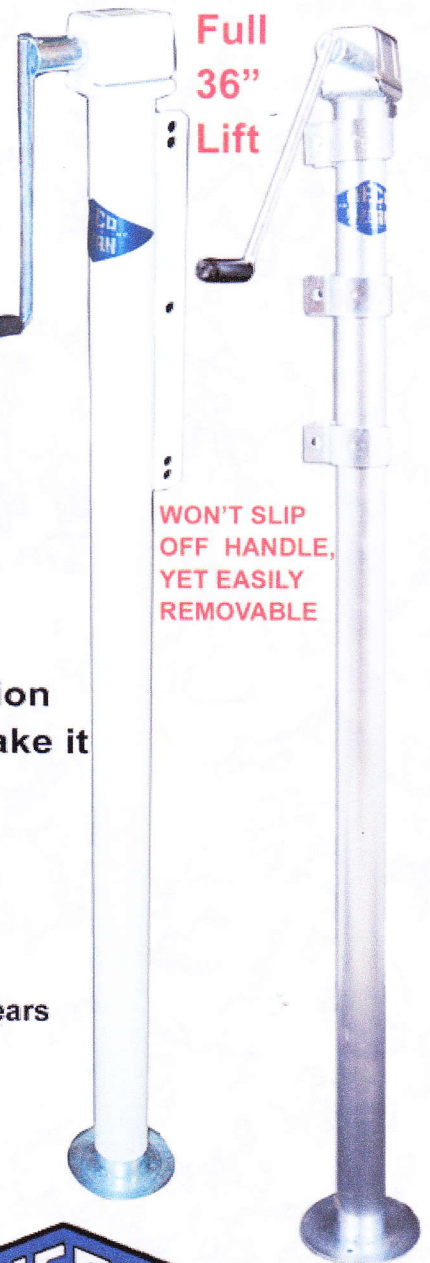

**RIECO
TITAN**

4-Corner Mechanical

CAMPER JACKS

**The All American-Made Jack
with proven performance and
dependability**

***All American Made - No delivery or parts replacement problems**

***Engineered for long life & troublefree operation**

***Heavy Duty, all steel construction - Built to take it 2000 lb. capacity per jack**

***Performs with precision in all climates**

***Large foot pad for added stability**

GEARS - Large, heat-treated, tungsten-steel, full 18 tooth gears for added strength and durability

BEARINGS - 3 permanently lubricated guide bearings plus one master thrust bearing

CONSTRUCTION - Strong, electronically controlled welds give added strength, yet maintain a neat appearance

965 Lambrecht Road Frankfort, Illinois 60423
Phone: Toll-Free 866.403.9803 Fax: 815.469.4705 www.riecotitan.com
email: customerservice@riecotitan.com