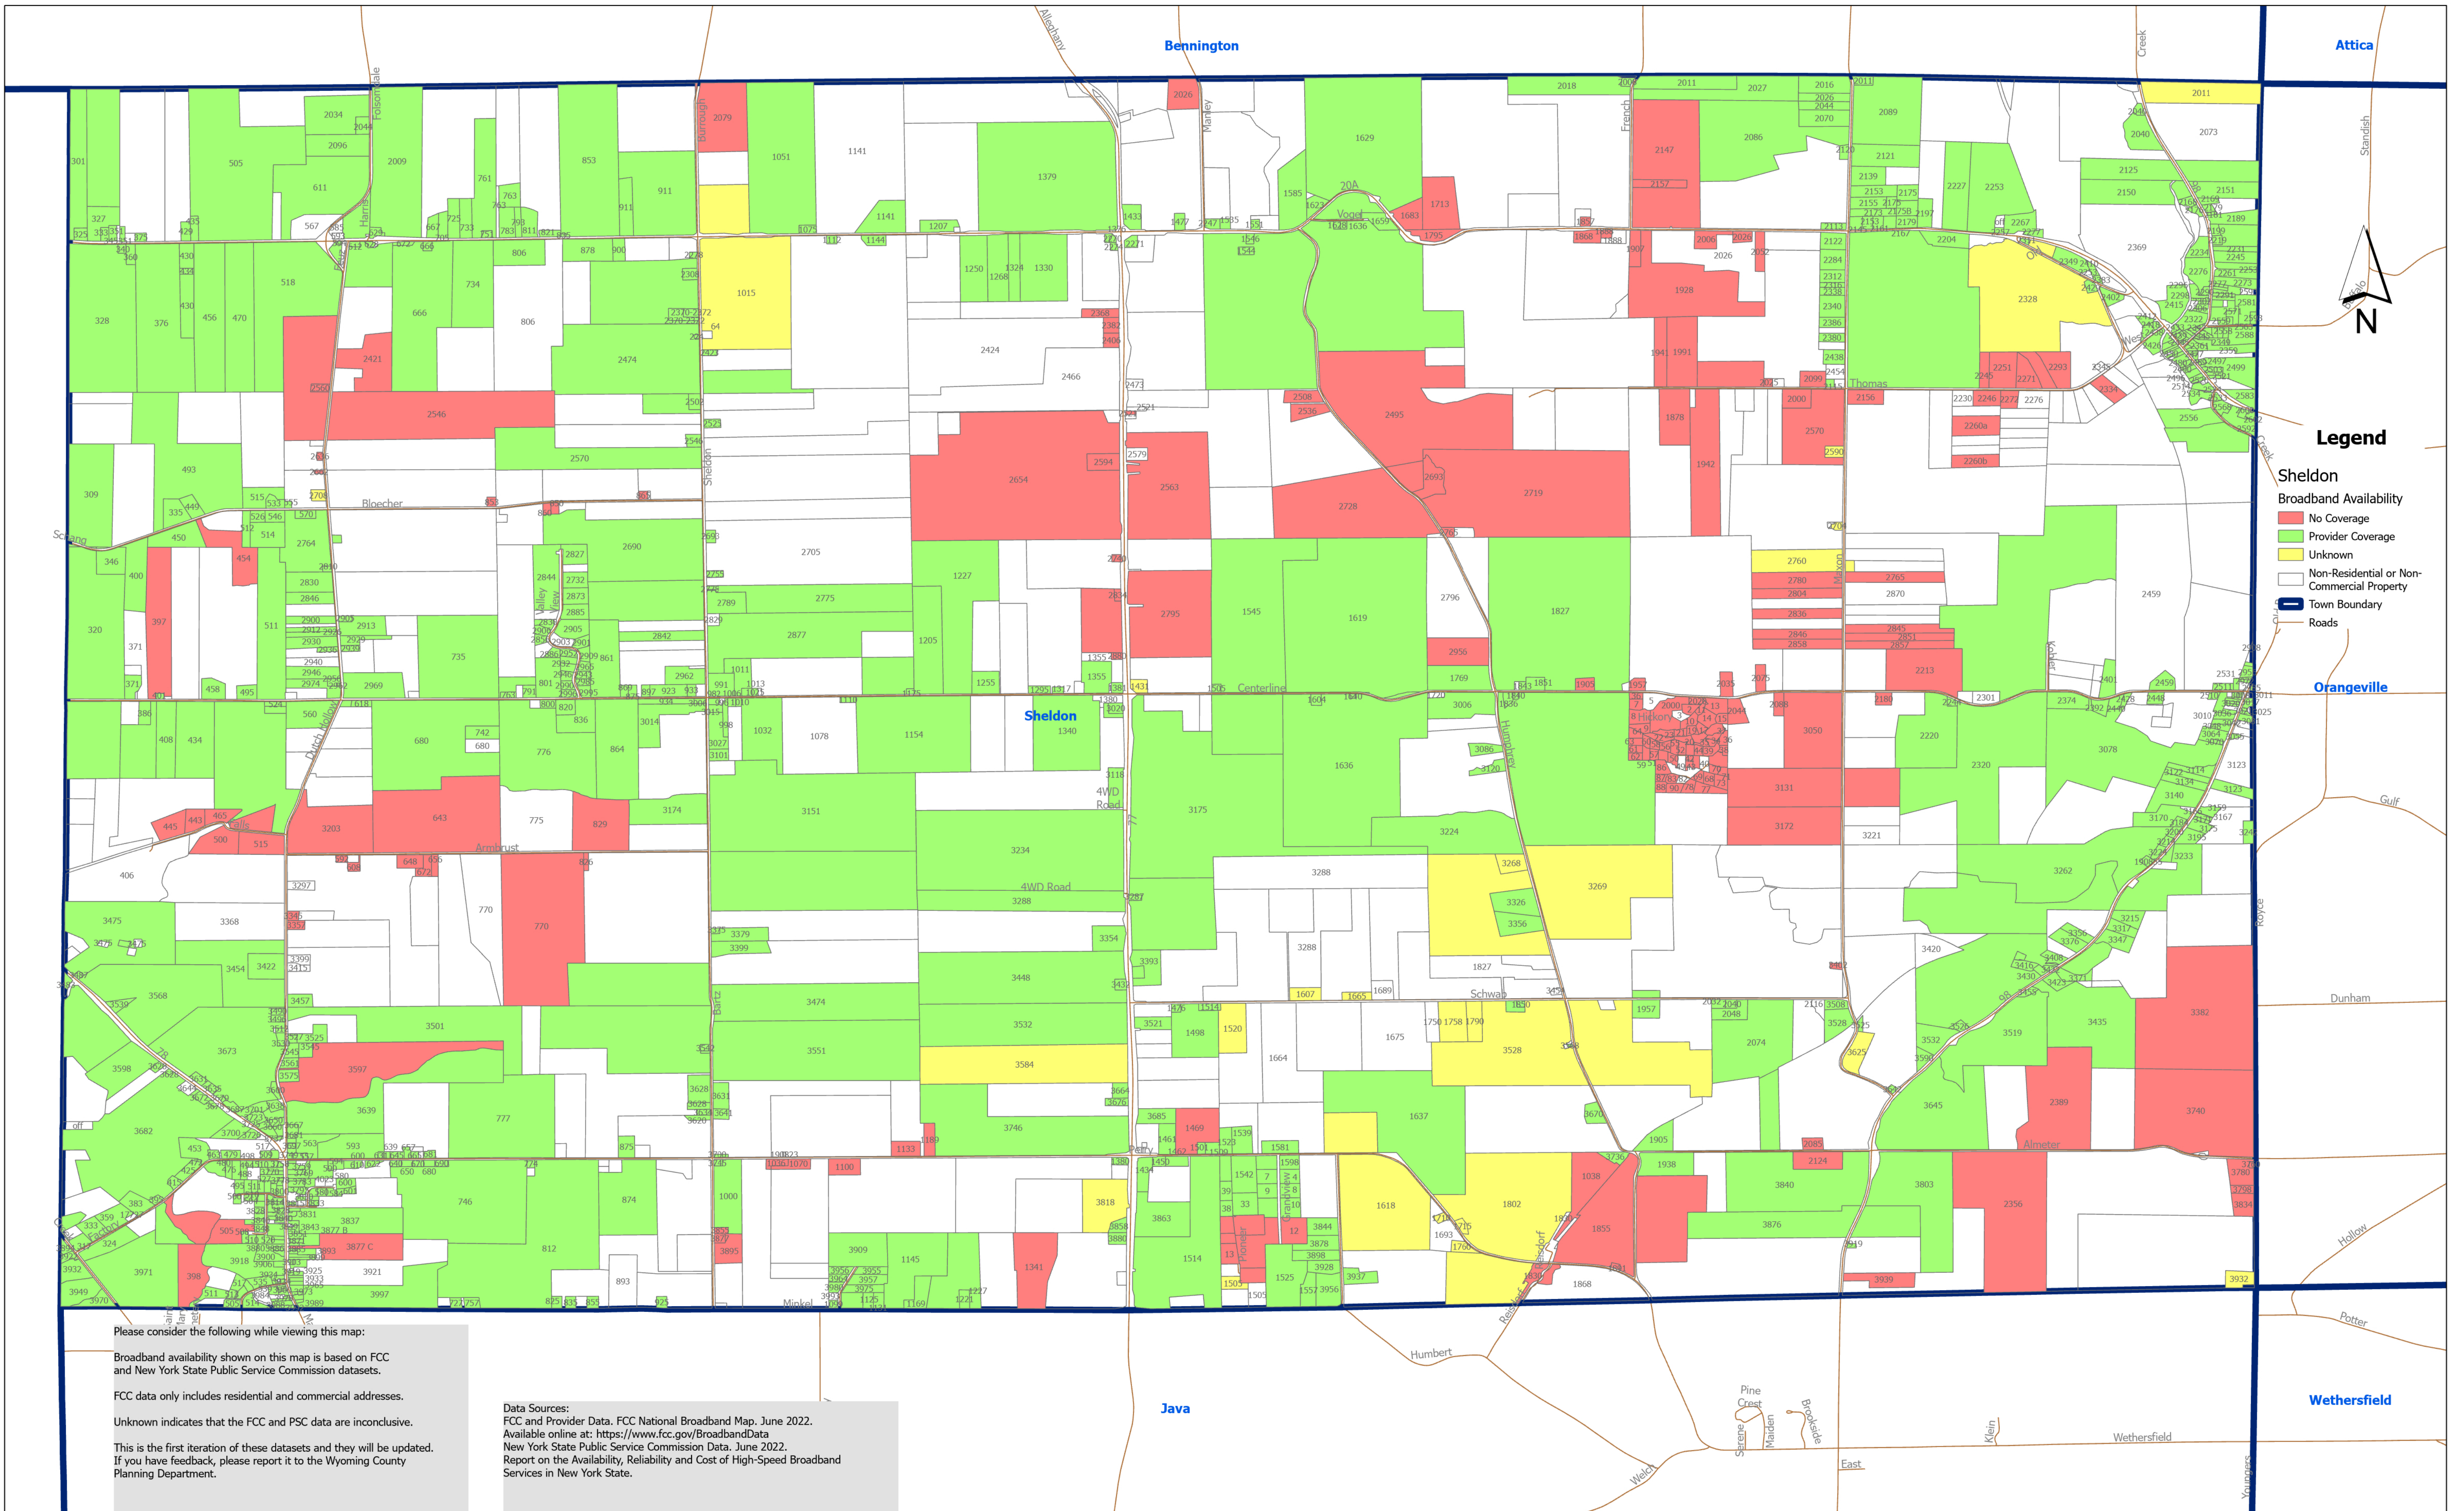

# Town of Sheldon Broadband Availability (Based on FCC and NYSPSC Data)

**Legend**

**Sheldon**

**Broadband Availability**

- No Coverage
- Provider Coverage
- Unknown
- Non-Residential or Non-Commercial Property
- Town Boundary
- Roads

Please consider the following while viewing this map:

Broadband availability shown on this map is based on FCC and New York State Public Service Commission datasets.

FCC data only includes residential and commercial addresses.

Unknown indicates that the FCC and PSC data are inconclusive.

This is the first iteration of these datasets and they will be updated. If you have feedback, please report it to the Wyoming County Planning Department.

**Data Sources:**  
 FCC and Provider Data. FCC National Broadband Map. June 2022. Available online at: <https://www.fcc.gov/BroadbandData>  
 New York State Public Service Commission Data. June 2022. Report on the Availability, Reliability and Cost of High-Speed Broadband Services in New York State.