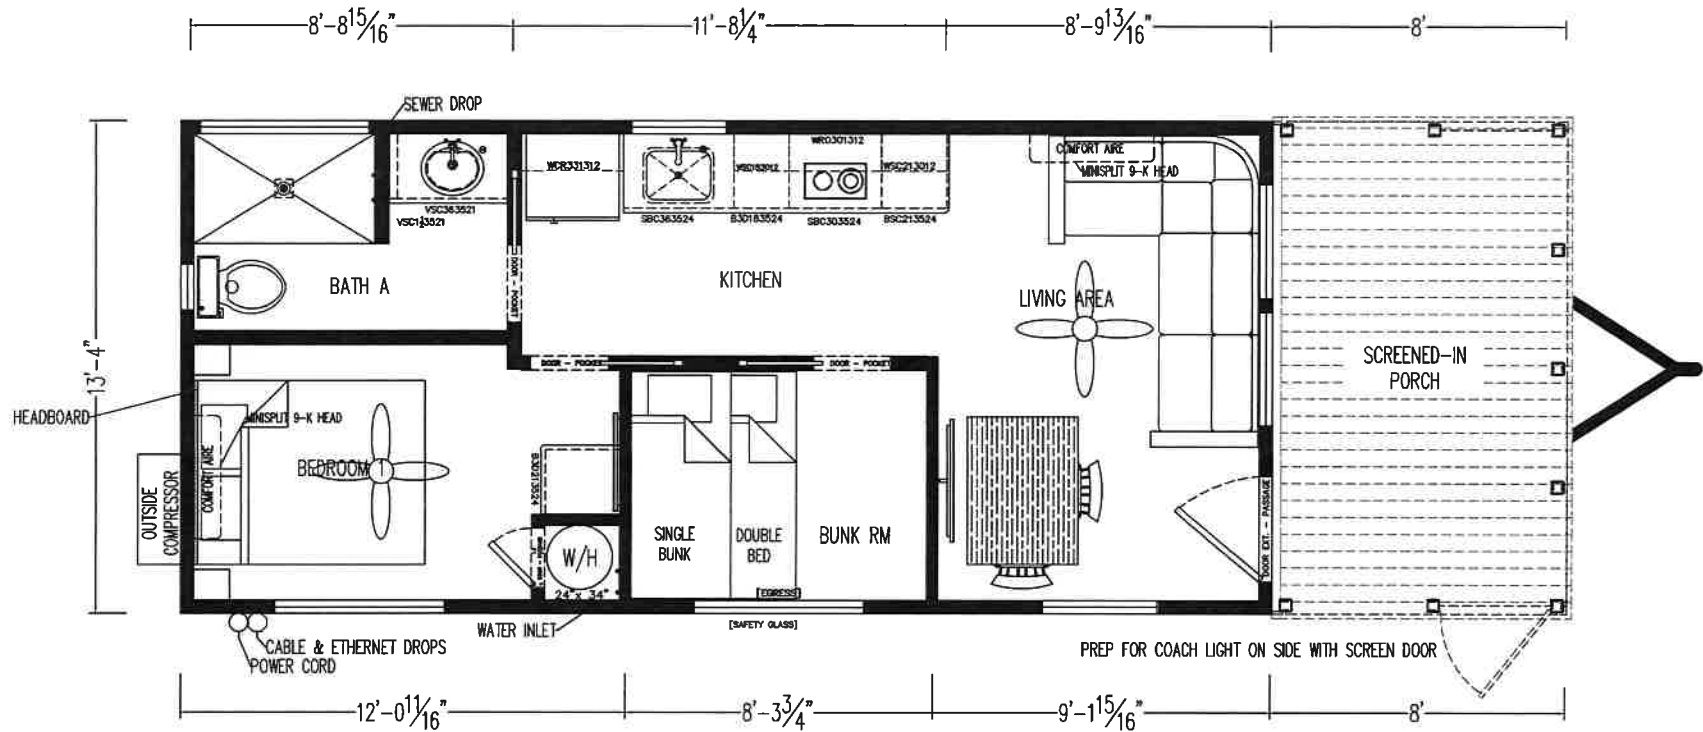

LAKE VIEW | 2112 BW : DEALER INK

DESCRIPTION:

Lake View | 2112BW

CUSTOMIZATIONS:

DRAWN BY: KLS	BOX SIZE: 37'7" x 13'4"
DATE: 11-11-2022	WIND ZONE: 400sqft @ 1-5/16" C.L.
DRAW NO.: LV-2112BW_INK	ROOF LOAD: 5/12; 30#